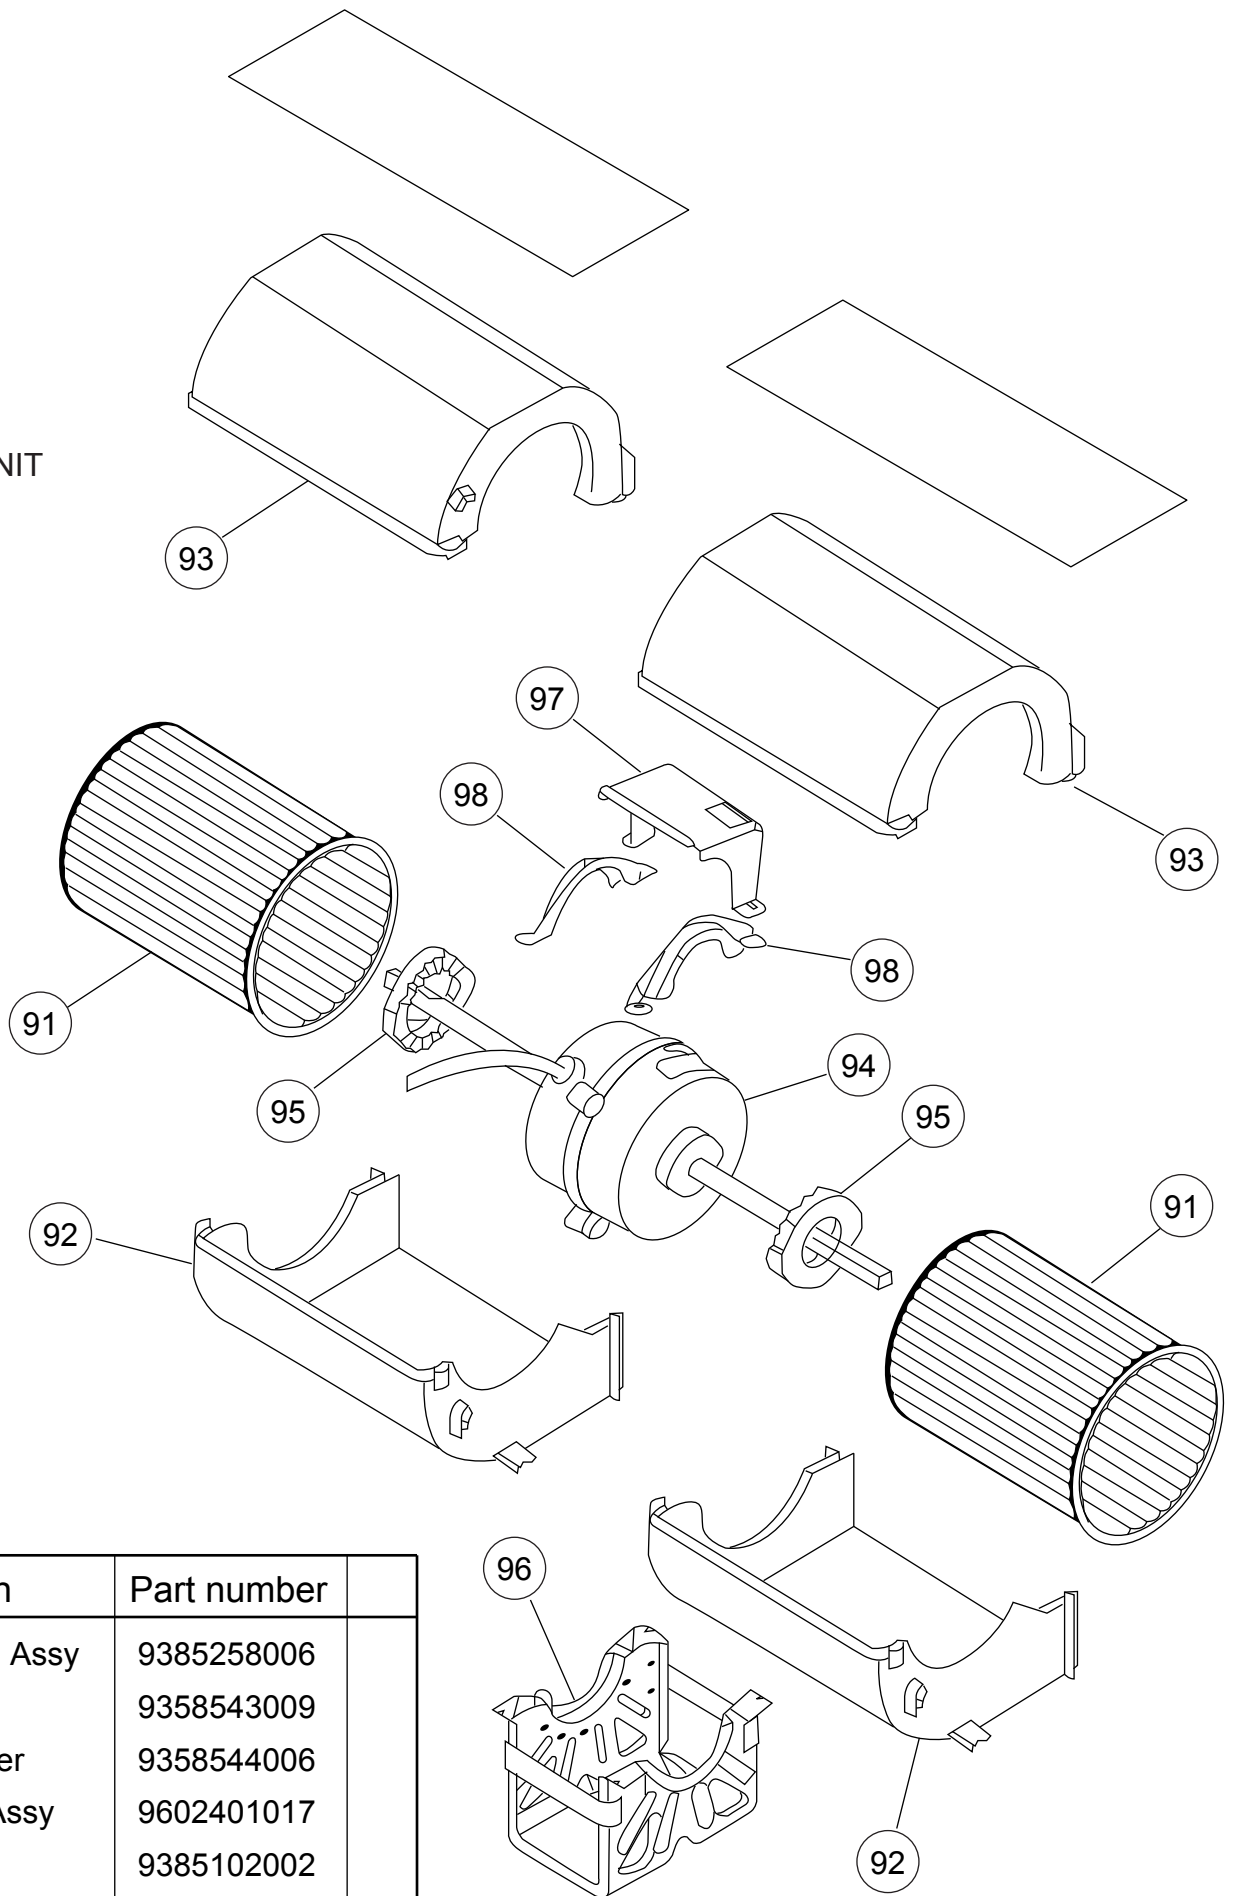

INDOOR UNIT
Fan motor

Ref.	Description	Part number	
91	Sirocco Fan Assy	9385258006	
92	Casing	9358543009	
93	Casing Cover	9358544006	
94	Fan Motor Assy	9602401017	
95	Rubber	9385102002	
96	Motor Fixing Table	9358591000	
97	Protector	9359282006	
98	Motor Fixture	9358594001