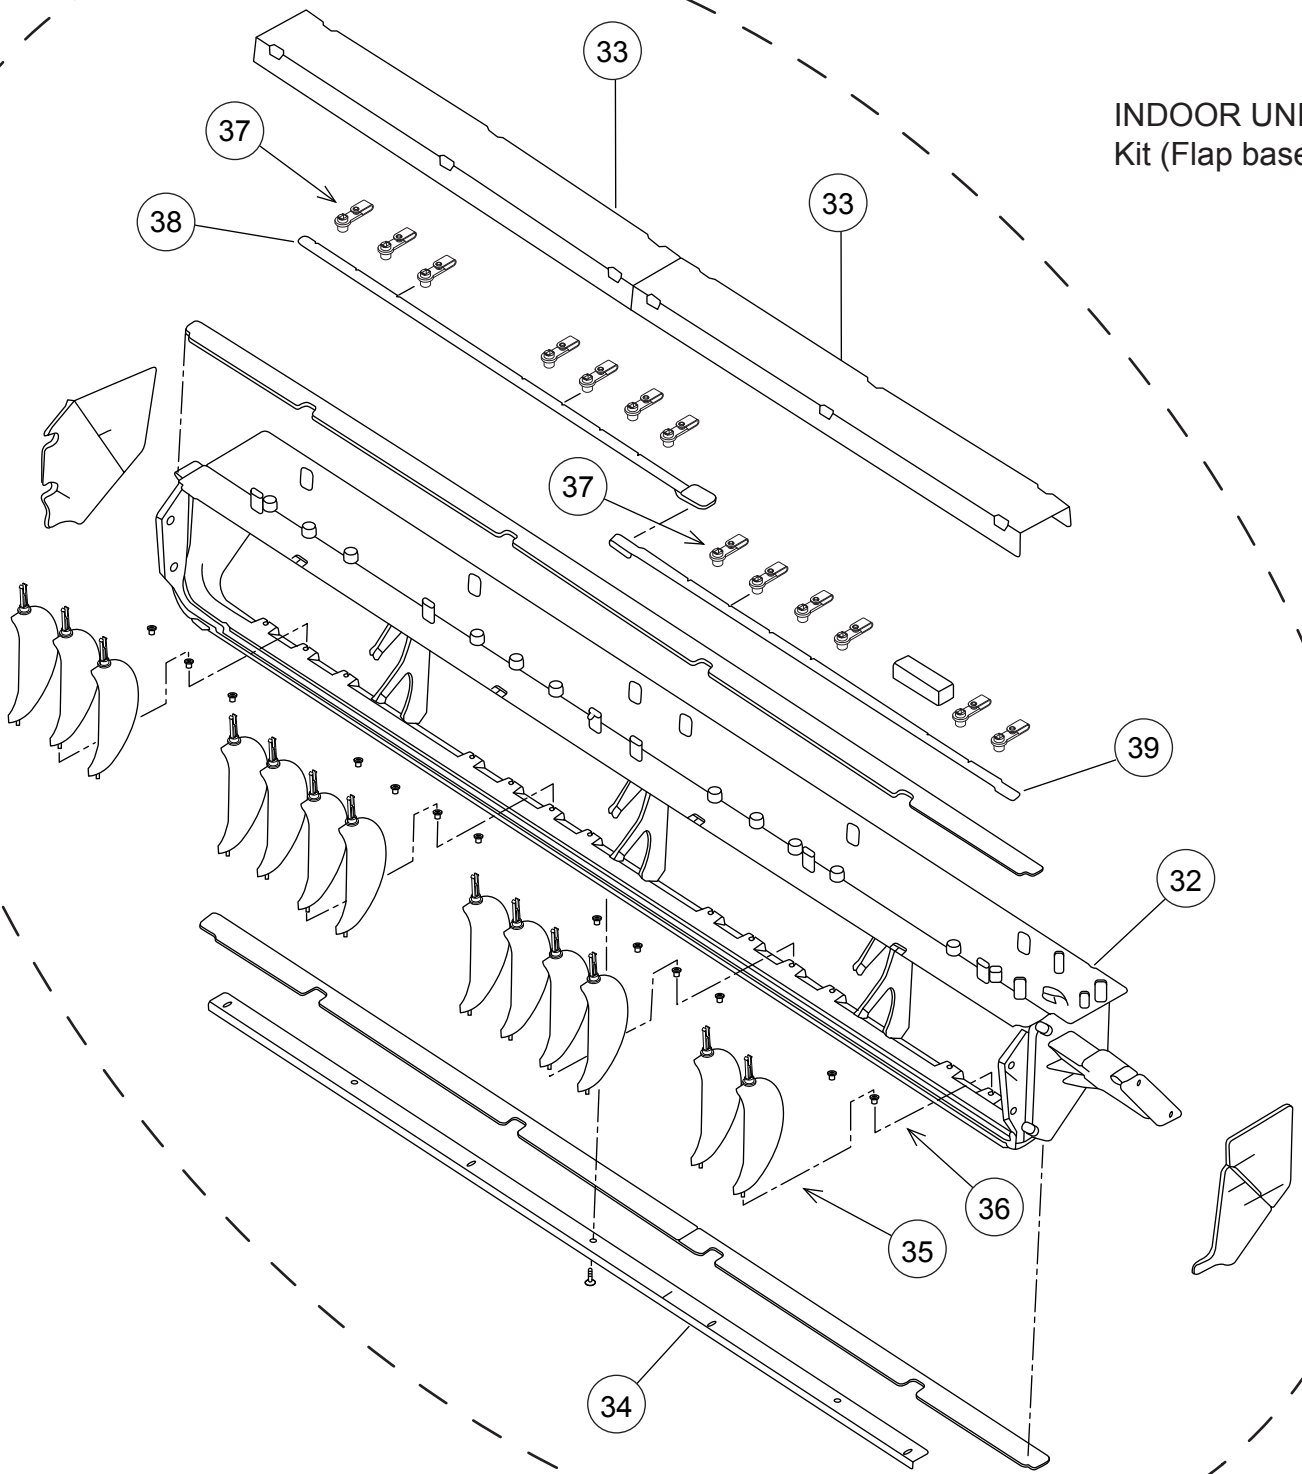

PARTS

INDOOR UNIT

Ref.	Description	Part number
1	Remote Control	9315885012
2	Remote Control Holder	9305642045
3	Top Cover	9358534014
4	Arm	9358565001
5	Hanger Bracket L	9358596005
6	Hanger Bracket R	9358595008
7	Cosmetic Panel R	9358535011
8	Cosmetic Panel L	9358536018

INDOOR UNIT
Panel assy

Ref.	Description	Part number	
11	Panel	9358531150	
12	Side Cover R Assy	9359069041	
13	Indicator PCB Assy	9705798052	
14	Insulation (Panel) A	9358574003	
15	Insulation (Panel) B	9358914007	
--	Panel Assy (with side cover R)	9359076186	

Ref.	Description	Part number	
31	Kit (Flap Base)	9372670019	
32	Flap Base	9358537015	
33	Protect Cover	9358564004	
34	Support Stay	9358599006	
35	Louver	9358561010	
36	Bushing B	9358554005	
37	Louver Stopper	9358555002	
38	Louver Rod	9358559000	
39	Motor Rod	9358560006	