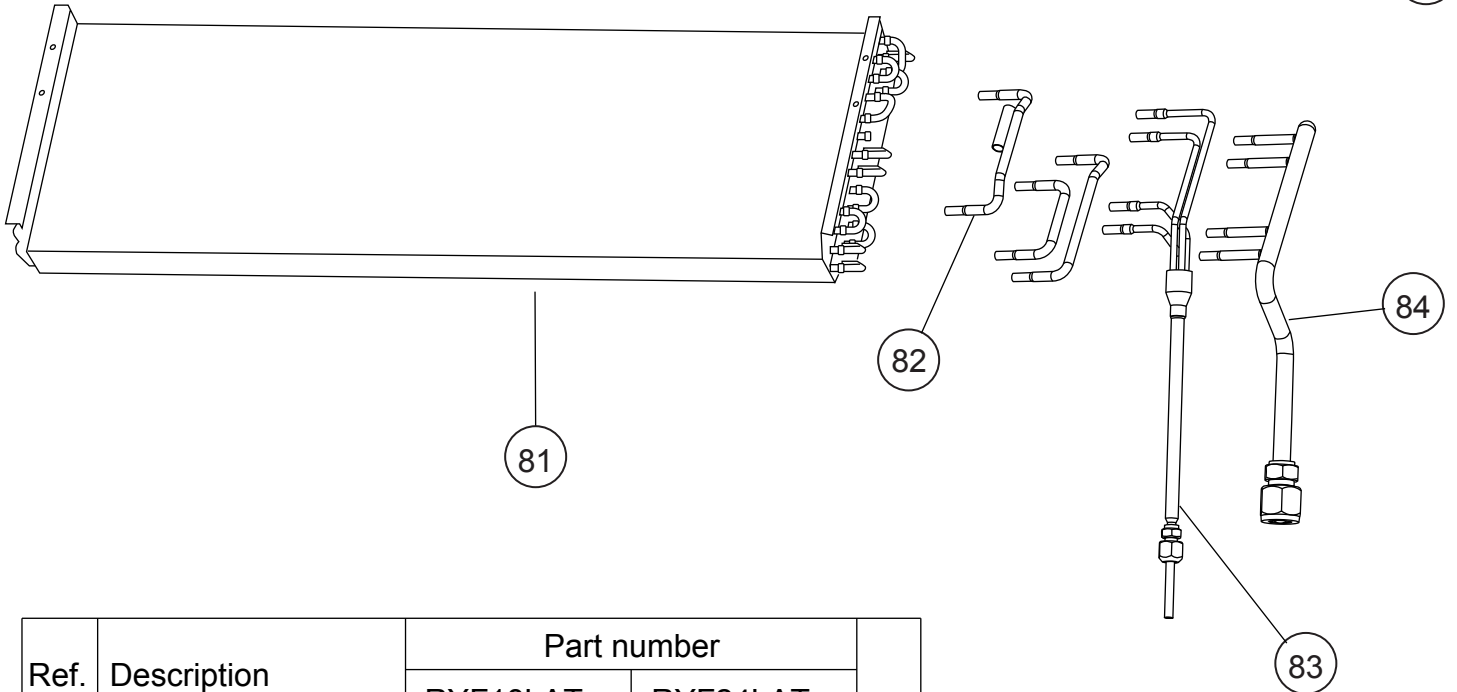

Ref.	Description	Part number	
		RYF18LAT	RYF24LAT
81	Evaporator Assy	9362513043	9362513050
82	Bypass Pipe Assy	9377819017	9377821010
83	Distributor Assy	9371325354	9371325361
84	Coupling Pipe Assy	9373038382	9373038399