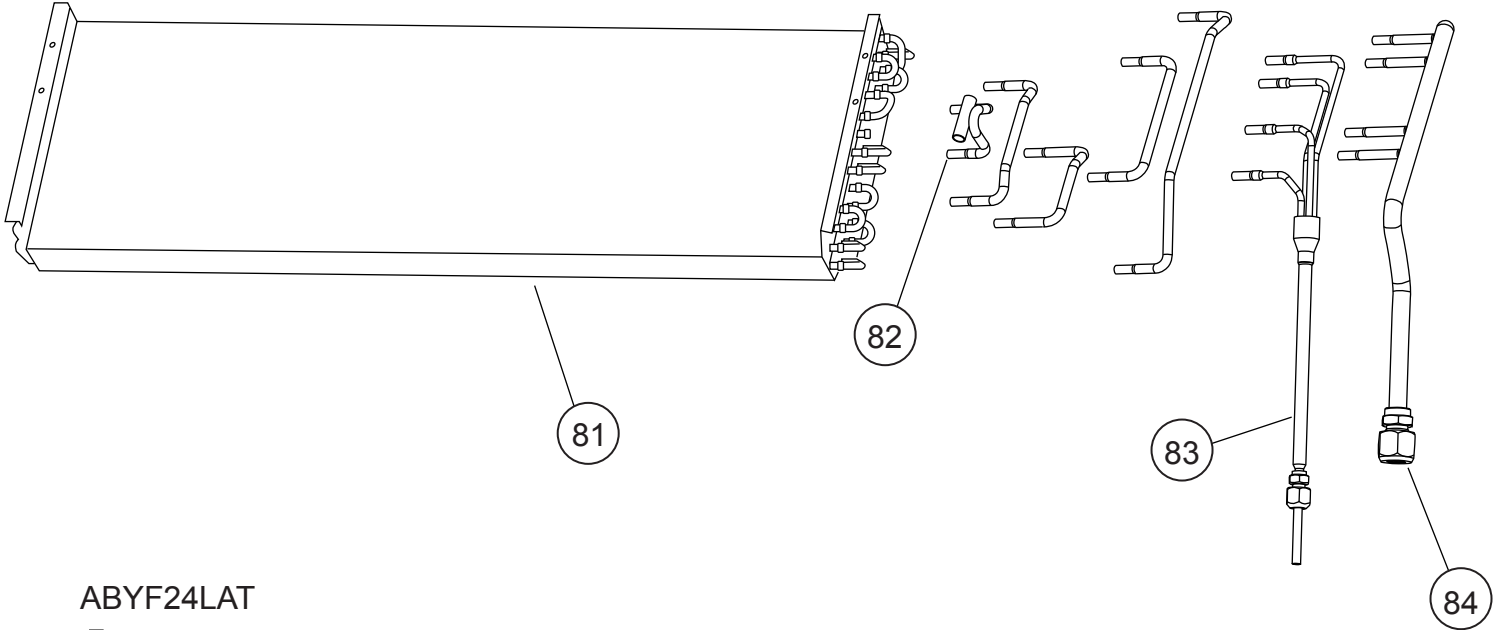

INDOOR UNIT
Base assy

Ref.	Description	Part number	
61	Base Assy	9359061014	
62	Cap	9358563007	
63	Base Bracket	9358586006	

Ref.	Description	Part number
71	Kit (Separate Wall A)	9372666012
72	Kit (Separate Wall B)	9373448013
73	Kit (Drain Pan Assy)	9372669013
74	Drain Cap	9358746004
75	Drain Hose Assy	9359242000
76	Kit (Insulation Flap Base)	9372672013
77	Kit (Dew Proof Plate)	9372673010
78	Catch	9359096009
79	Pipe Thermistor	9900022020

INDOOR UNIT
 ABYF18LAT
 Evaporator

ABYF24LAT

Ref.	Description	Part number	
		RYF18LAT	RYF24LAT
81	Evaporator Assy	9362513043	9362513050
82	Bypass Pipe Assy	9377819017	9377821010
83	Distributor Assy	9371325354	9371325361
84	Coupling Pipe Assy	9373038382	9373038399