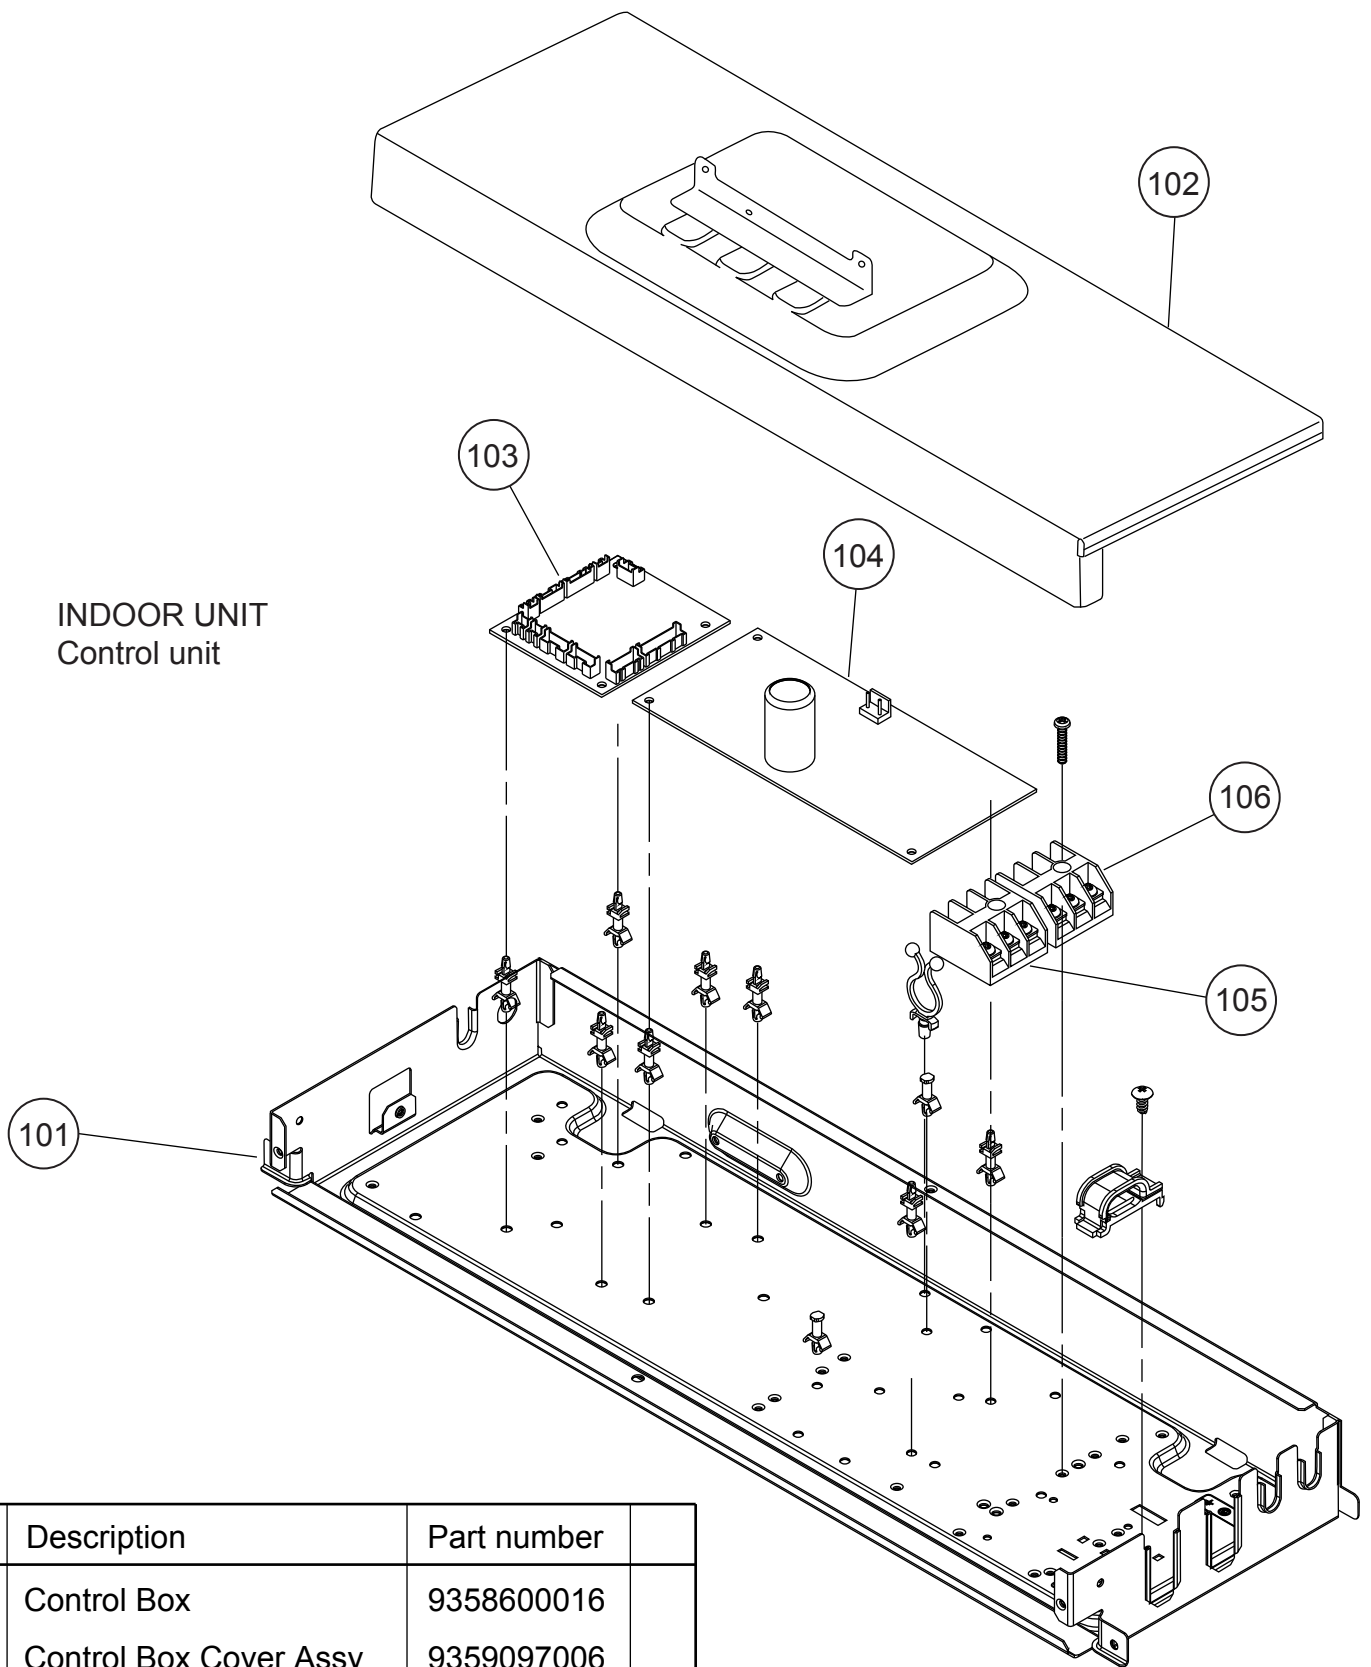

Ref.	Description	Part number
101	Control Box	9358600016
102	Control Box Cover Assy	9359097006
103	Controller PCB Assy (18)	9707393347
103	Controller PCB Assy (24)	9707393354
104	Power Supply PCB Assy	9707398014
105	Terminal 3P	9306489045
106	Terminal 3P	9703345012
--	Room Thermistor Assy	9703299087