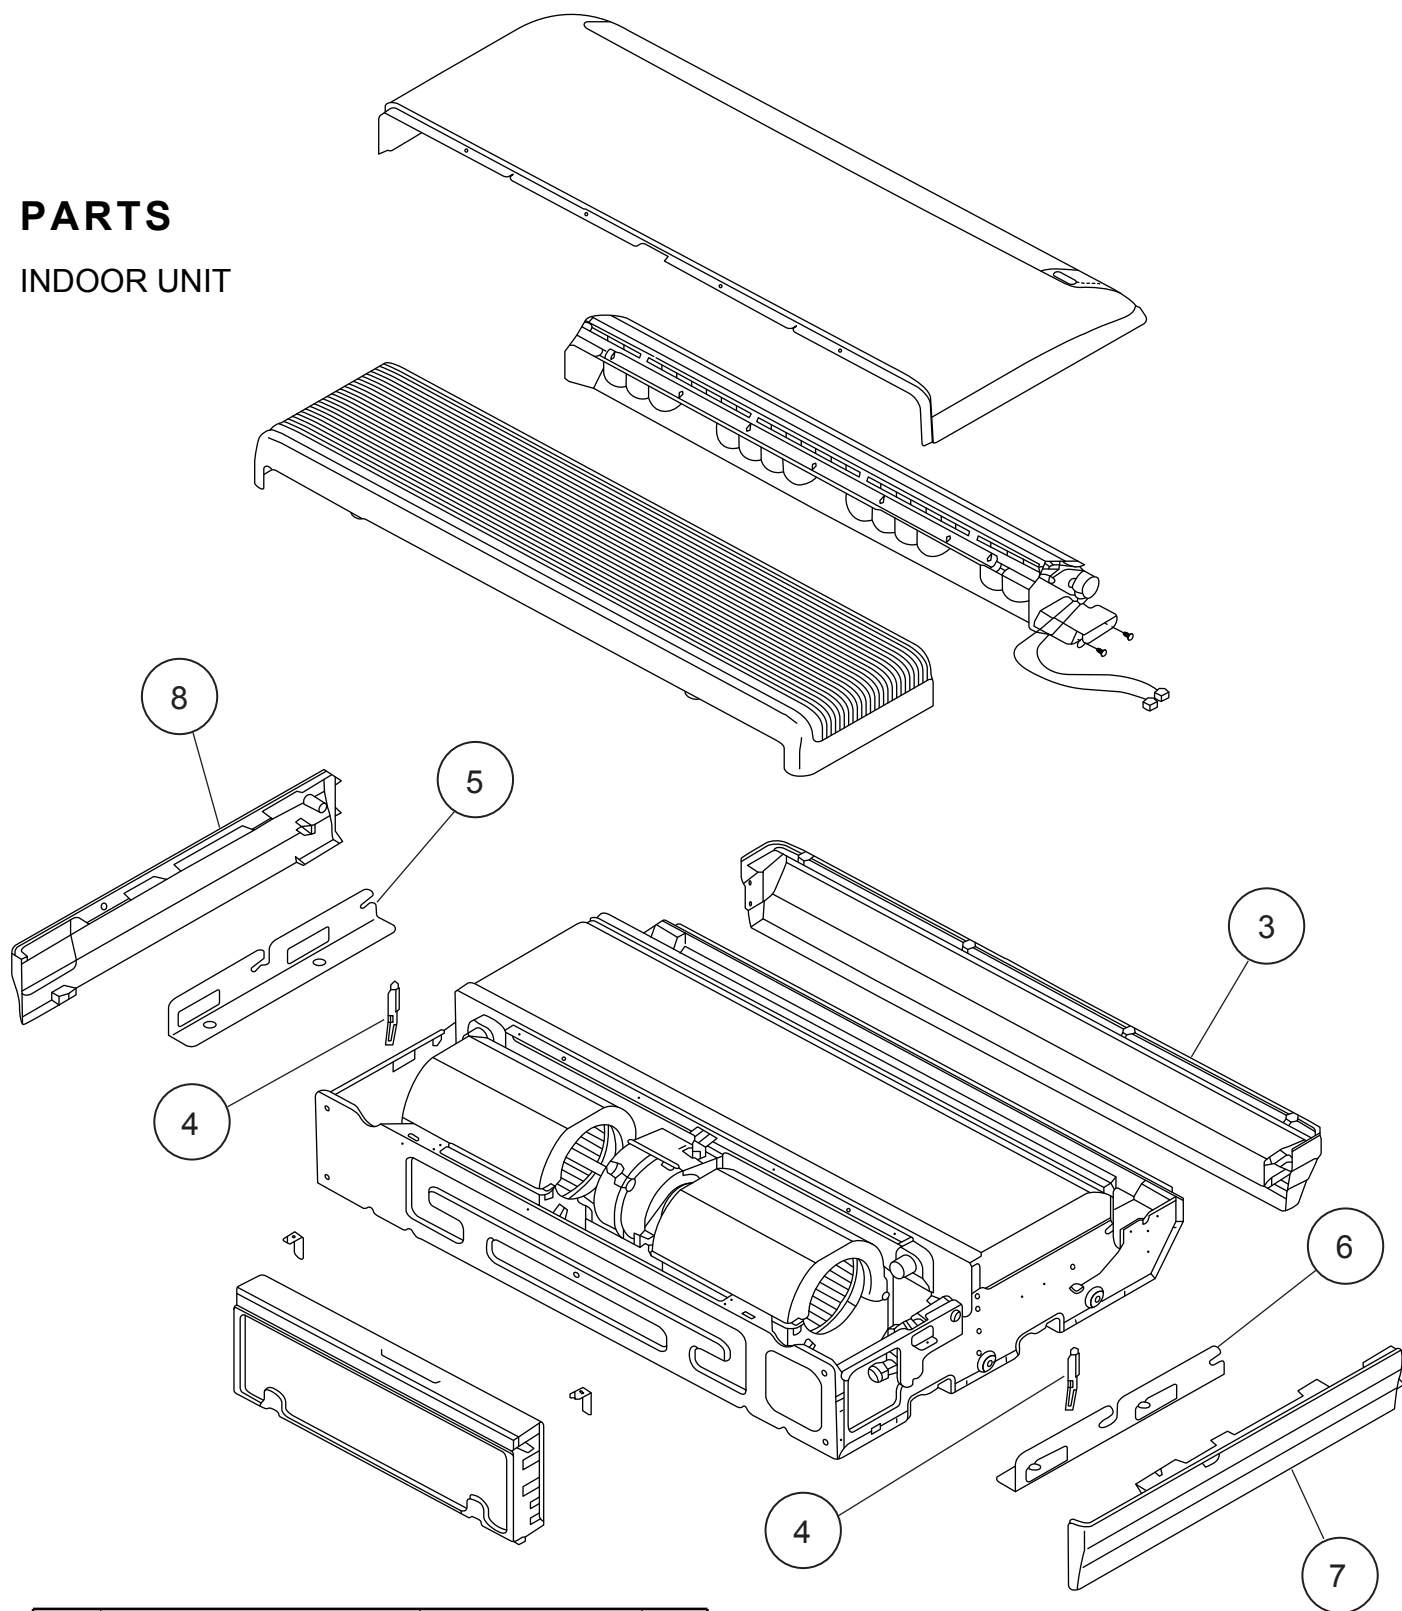

PARTS

INDOOR UNIT

Ref.	Description	Part number
1	Remote Control	9315885012
2	Remote Control Holder	9305642045
3	Top Cover	9358534014
4	Arm	9358565001
5	Hanger Bracket L	9358596005
6	Hanger Bracket R	9358595008
7	Cosmetic Panel R	9358535011
8	Cosmetic Panel L	9358536018

INDOOR UNIT
Panel assy

Ref.	Description	Part number	
11	Panel	9358531150	
12	Side Cover R Assy	9359069041	
13	Indicator PCB Assy	9705798052	
14	Insulation (Panel) A	9358574003	
15	Insulation (Panel) B	9358914007	
--	Panel Assy (with side cover R)	9359076186	

Ref.	Description	Part number	
31	Kit (Flap Base)	9372670019	
32	Flap Base	9358537015	
33	Protect Cover	9358564004	
34	Support Stay	9358599006	
35	Louver	9358561010	
36	Bushing B	9358554005	
37	Louver Stopper	9358555002	
38	Louver Rod	9358559000	
39	Motor Rod	9358560006	