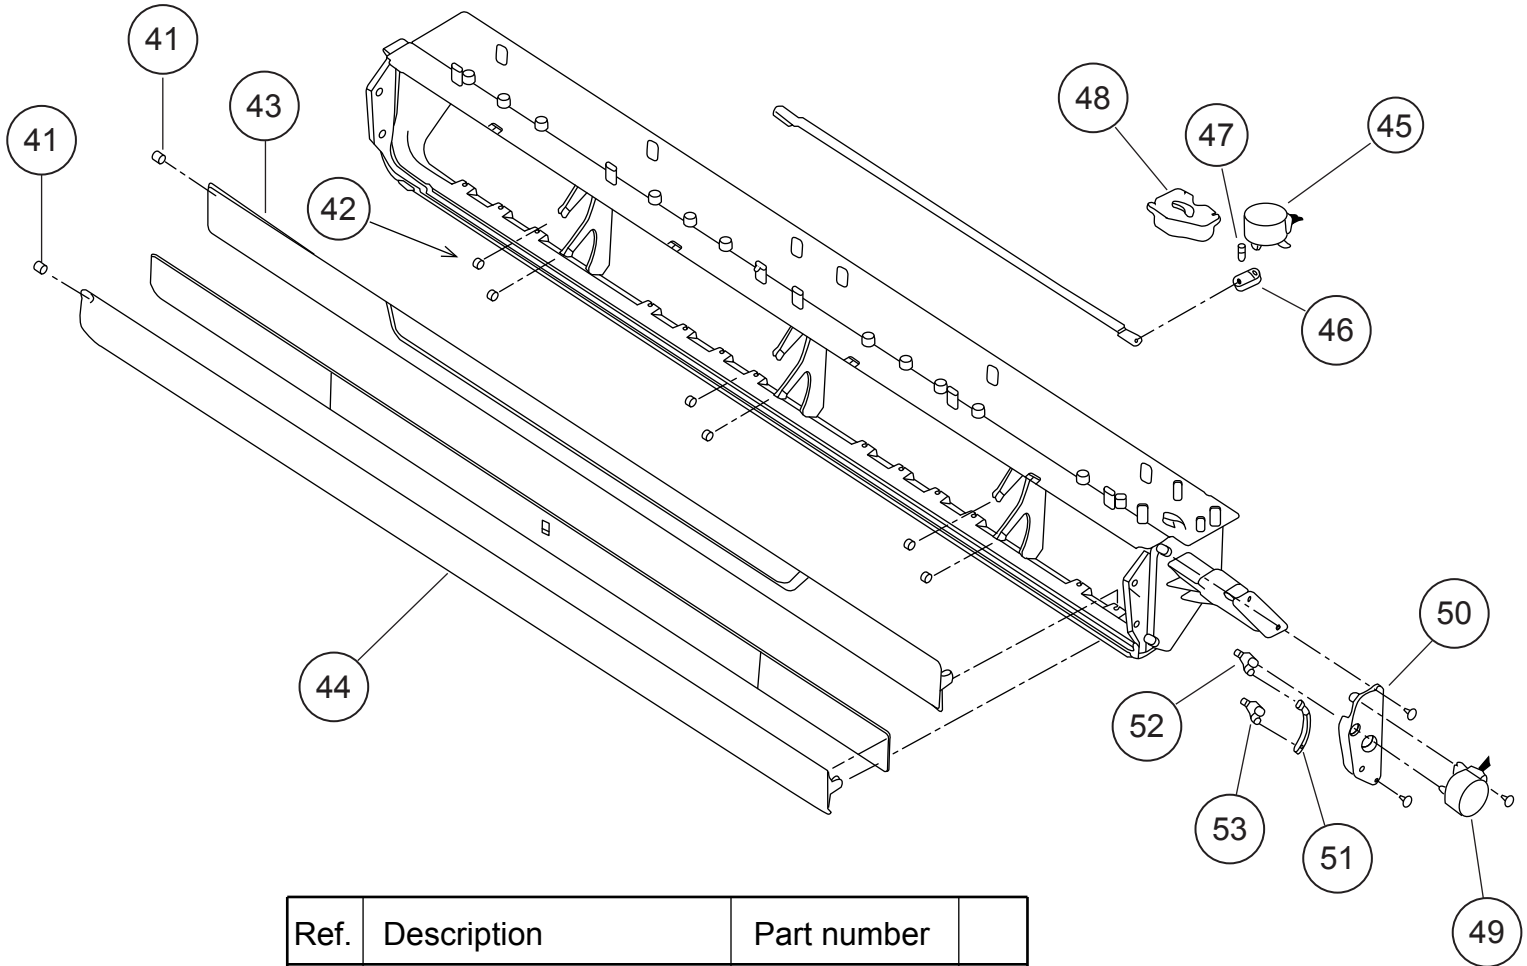

INDOOR UNIT
Flap base sub assy

Ref.	Description	Part number	
41	Bushing	9357942001	
42	Bushing C	9358553008	
43	Flap (Upper) F	9358538012	
44	Kit (Flap Lower)	9372671016	
45	Step Motor H	9900297015	
46	Louver Link	9358556009	
47	Louver Shaft	9358557006	
48	Louver Link Cover	9358558003	
49	Step Motor-V	9900362010	
50	Motor Base	9358562000	
51	Motor Rod-A (Step V)	9358550007	
52	Flap Link-Upper (Step V)	9358551004	
53	Flap Link-Lower (Step V)	9358552001