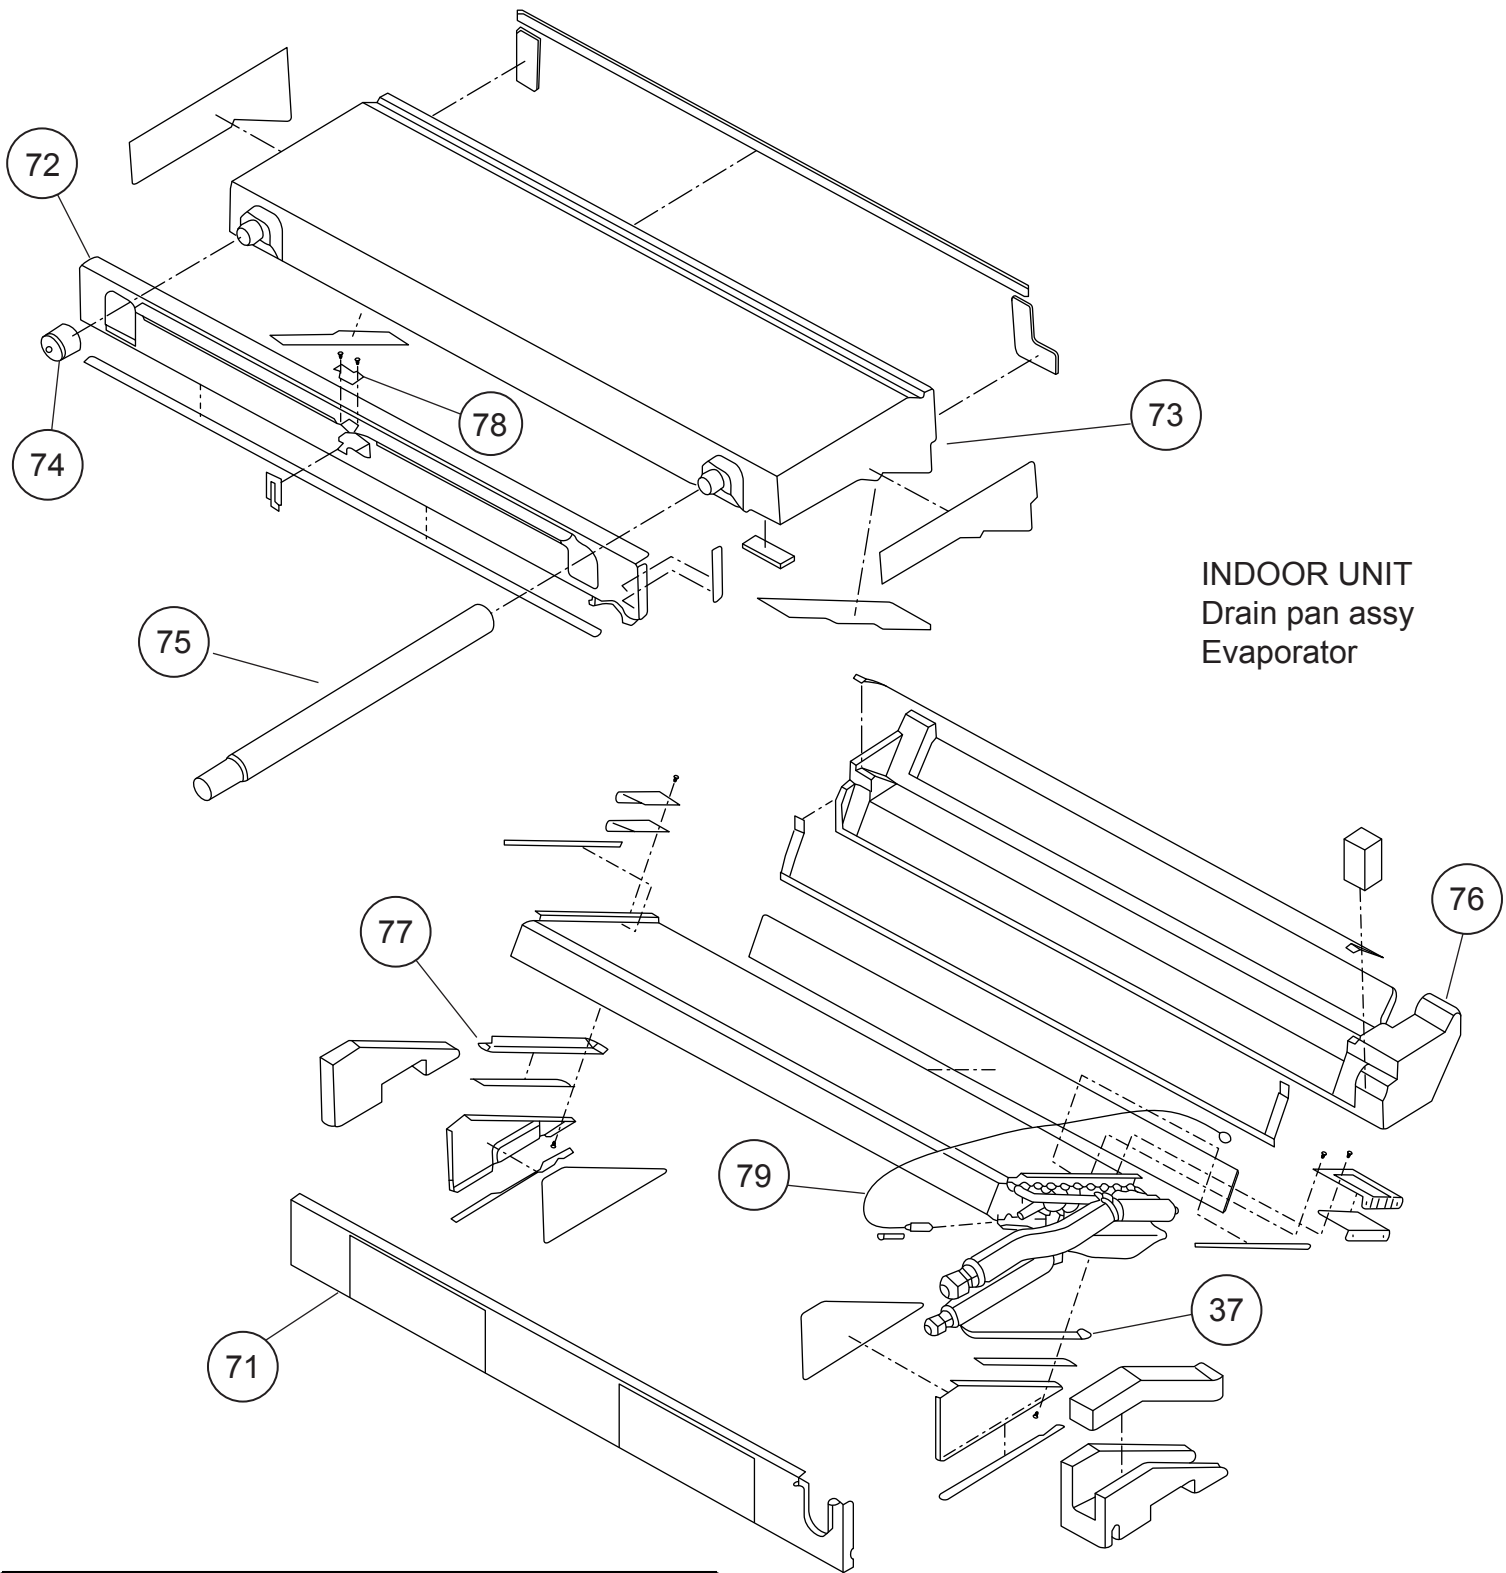

Ref.	Description	Part number
71	Kit (Separate Wall A)	9372666012
72	Kit (Separate Wall B)	9373448013
73	Kit (Drain Pan Assy)	9372669013
74	Drain Cap	9358746004
75	Drain Hose Assy	9359242000
76	Kit (Insulation Flap Base)	9372672013
77	Kit (Dew Proof Plate)	9372673010
78	Catch	9359096009
79	Pipe Thermistor	9900022020