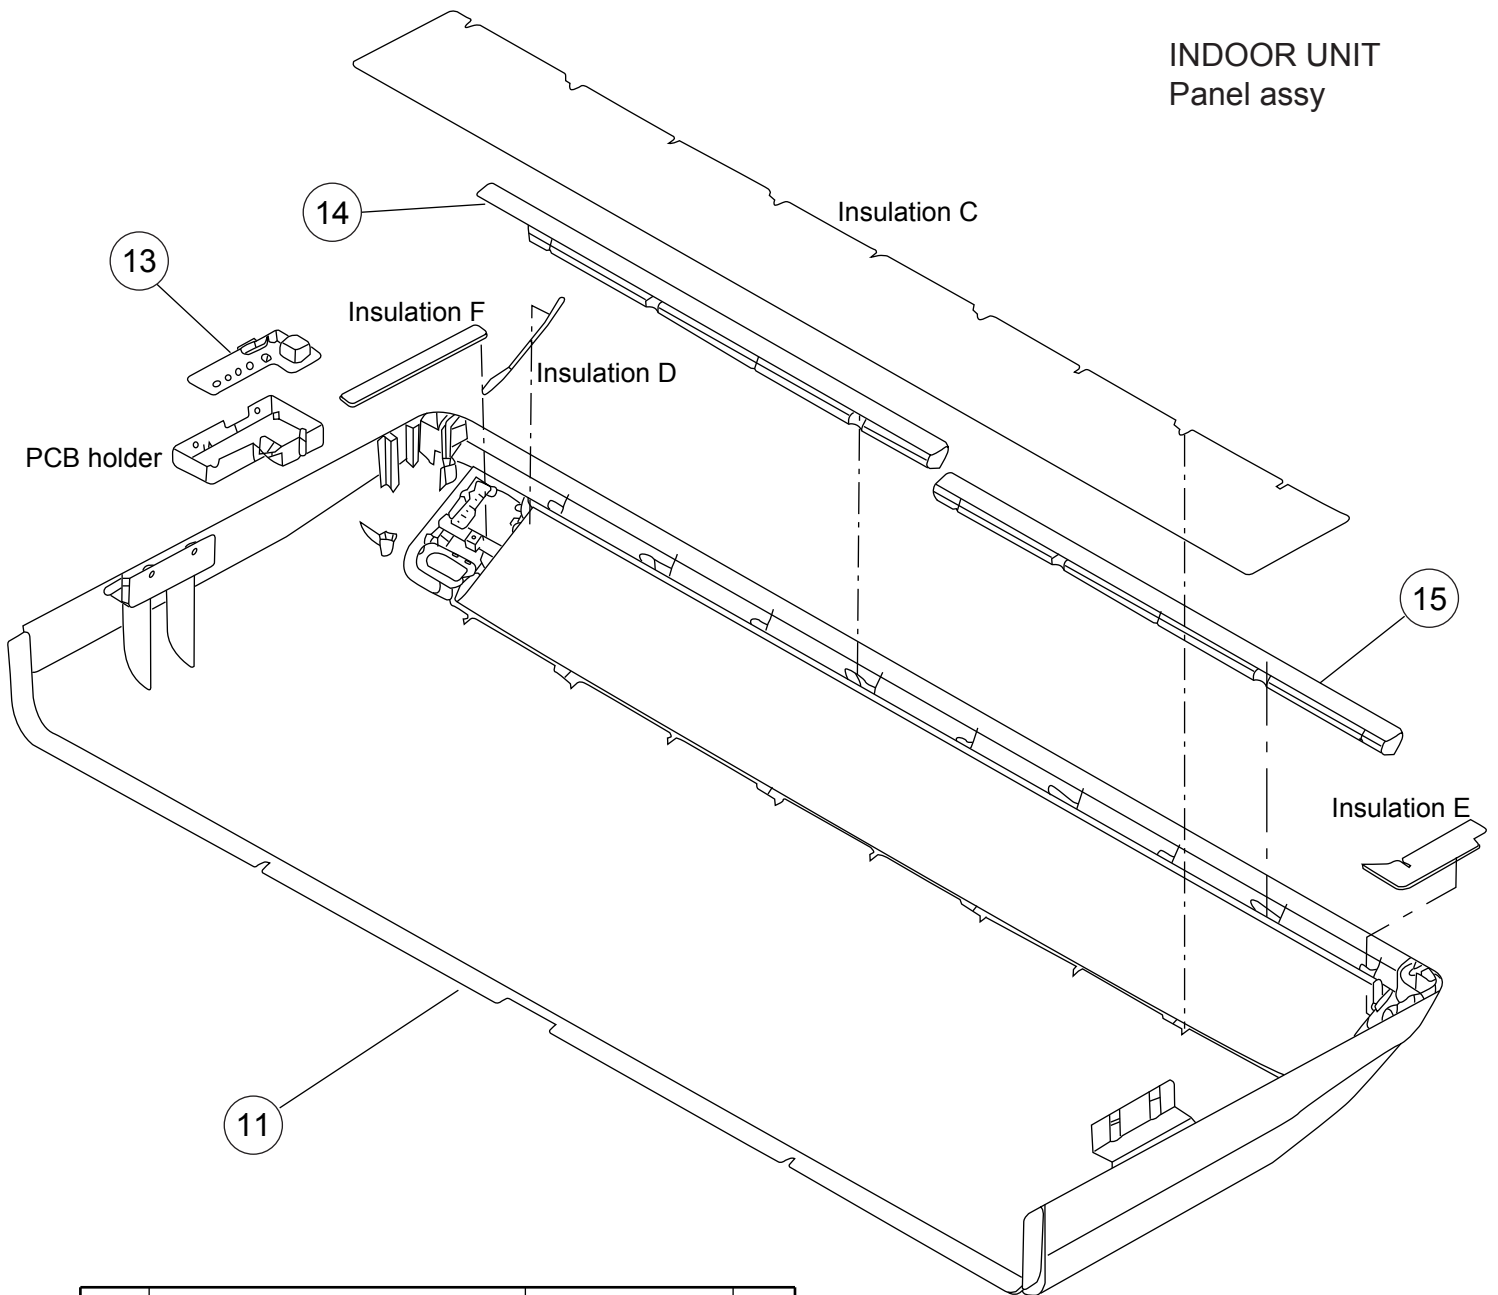

PARTS

INDOOR UNIT

Ref.	Description	Part number
1	Remote Control	9315885012
2	Remote Control Holder	9305642045
3	Top Cover	9358534014
4	Arm	9358565001
5	Hanger Bracket L	9358596005
6	Hanger Bracket R	9358595008
7	Cosmetic Panel R	9358535011
8	Cosmetic Panel L	9358536018

INDOOR UNIT
Panel assy

Ref.	Description	Part number	
11	Panel	9358531150	
12	Side Cover R Assy	9359069041	
13	Indicator PCB Assy	9705798052	
14	Insulation (Panel) A	9358574003	
15	Insulation (Panel) B	9358914007	
--	Panel Assy (with side cover R)	9359076186	