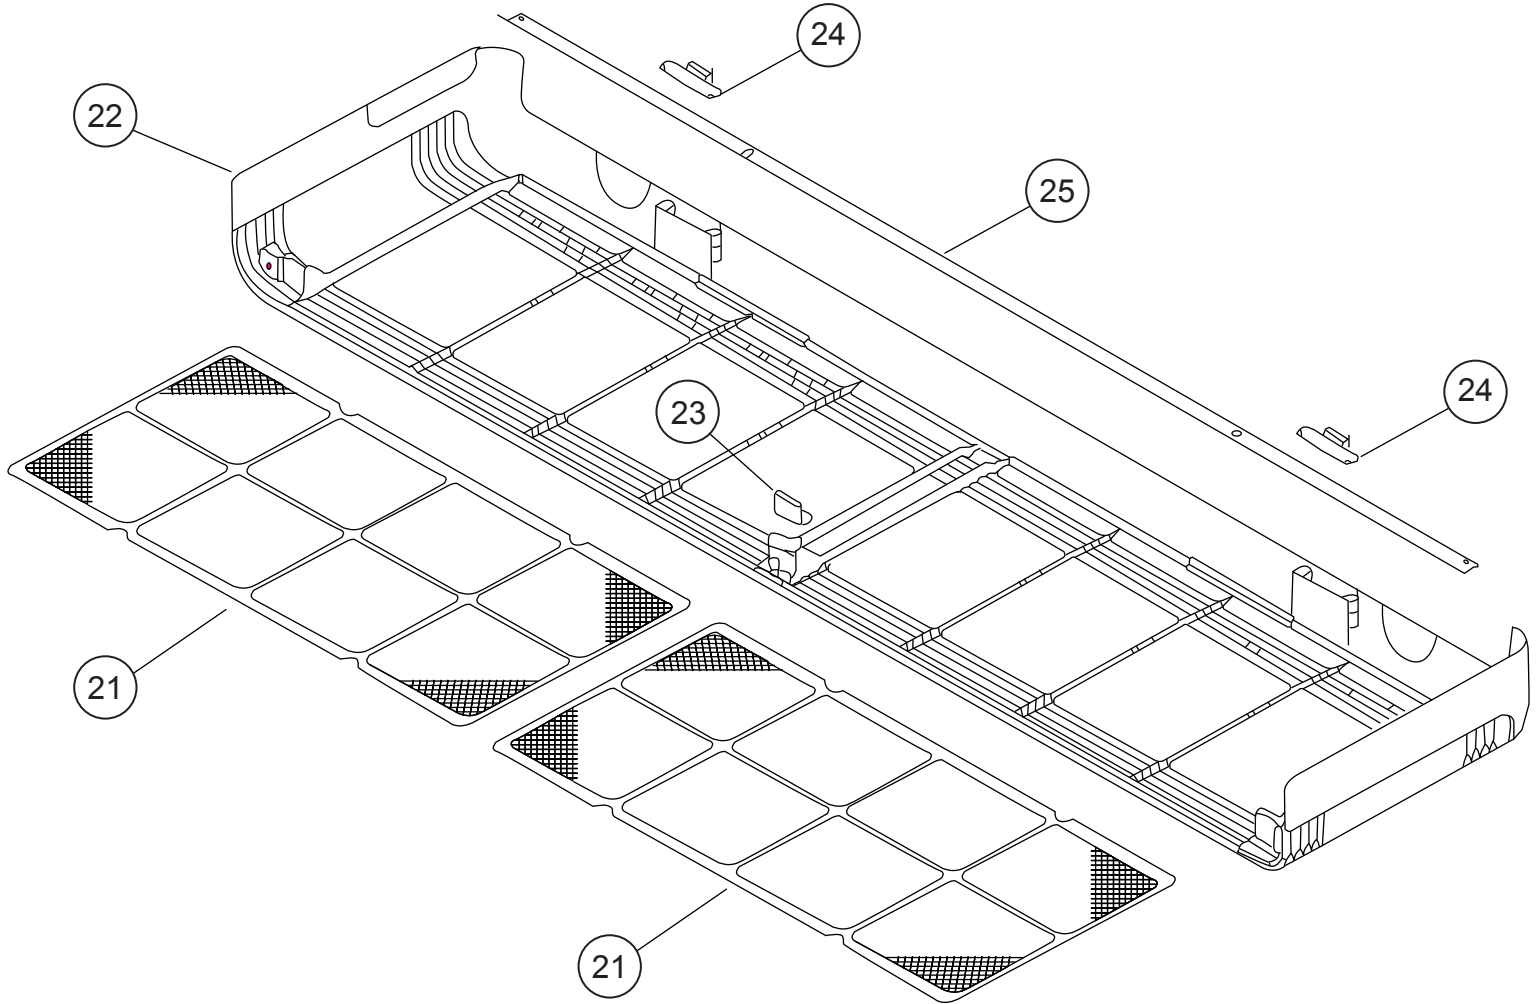

INDOOR UNIT
Grille

Ref.	Description	Part number	
21	Air Filter	9358567029	
22	Grill F	9358532010	
23	Arm Bracket	9359281009	
24	Grille Support	9358602003	
25	Filter Bracket	9358607008