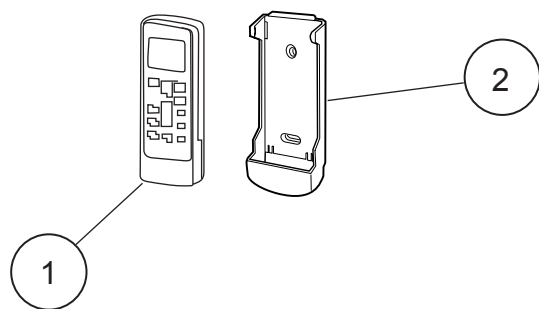

PARTS

INDOOR UNIT

Ref.	Description	Part number
1	Remote Control	9315885012
2	Remote Control Holder	9305642045
3	Top Cover	9358534014
4	Arm	9358565001
5	Hanger Bracket L	9358596005
6	Hanger Bracket R	9358595008
7	Cosmetic Panel R	9358535011
8	Cosmetic Panel L	9358536018

INDOOR UNIT
Panel assy

Ref.	Description	Part number	
11	Panel	9358531150	
12	Side Cover R Assy	9359069041	
13	Indicator PCB Assy	9705798052	
14	Insulation (Panel) A	9358574003	
15	Insulation (Panel) B	9358914007	
--	Panel Assy (with side cover R)	9359076186	