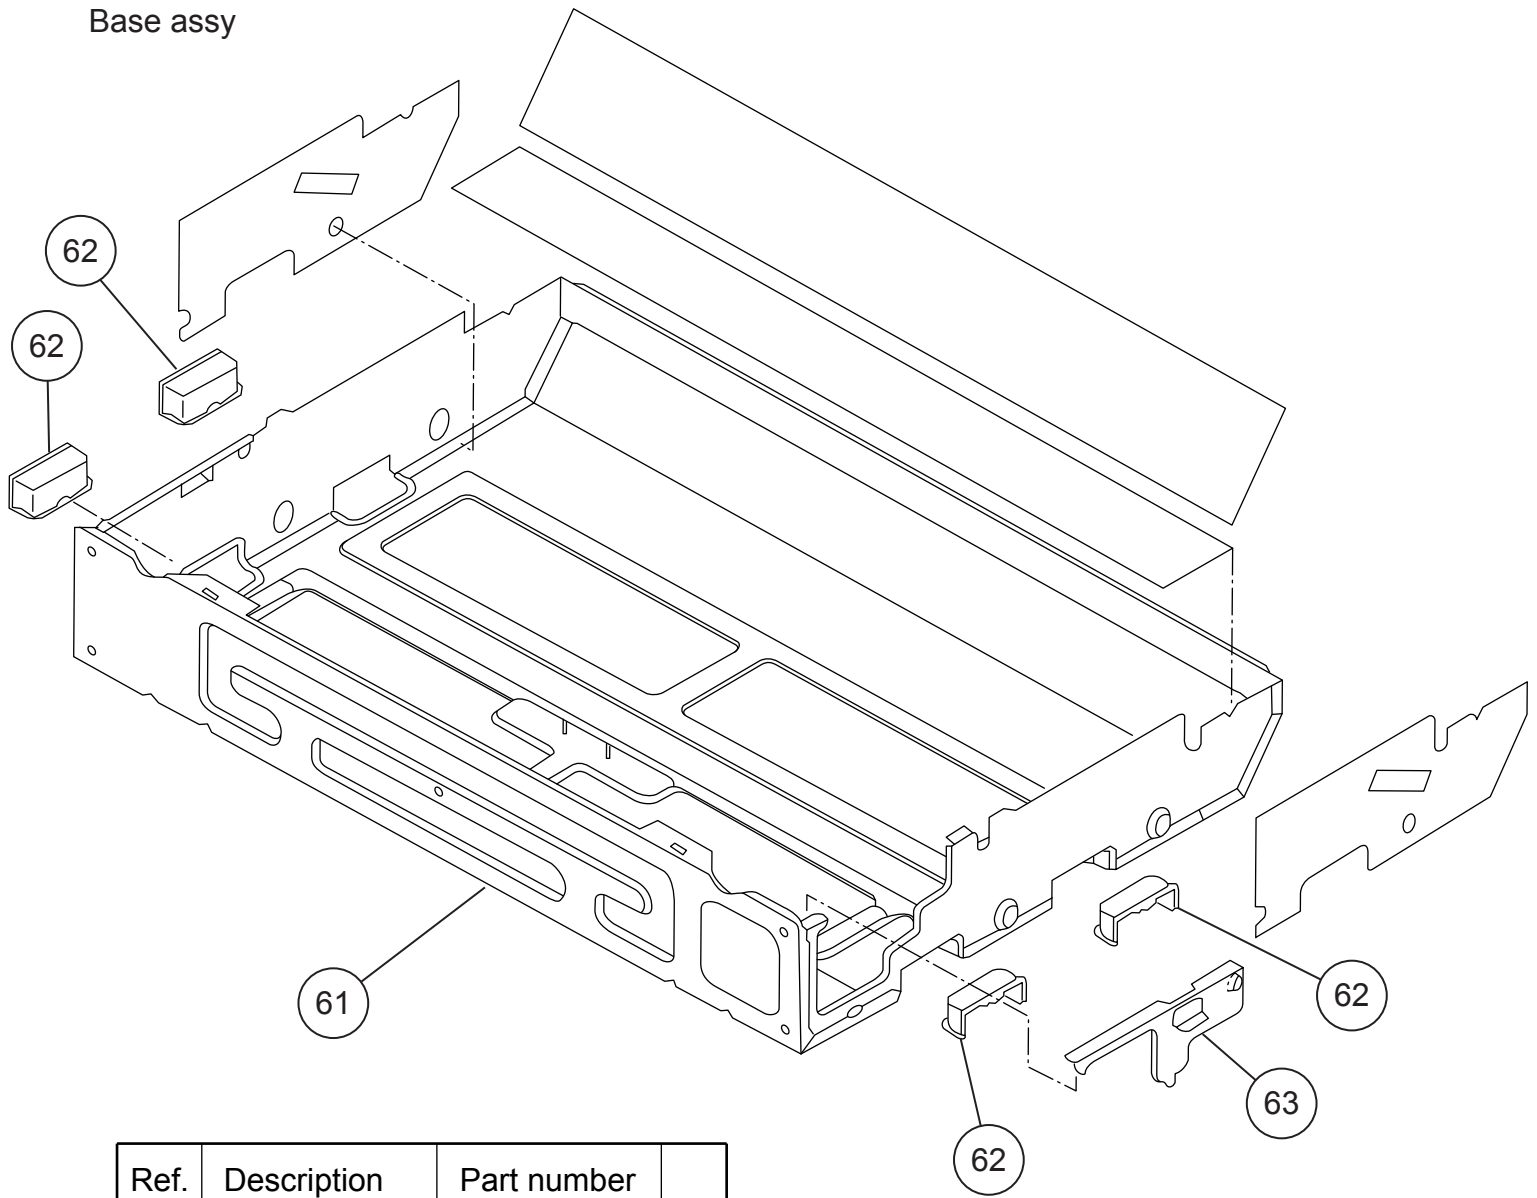

INDOOR UNIT
Base assy

Ref.	Description	Part number	
61	Base Assy	9359061014	
62	Cap	9358563007	
63	Base Bracket	9358586006