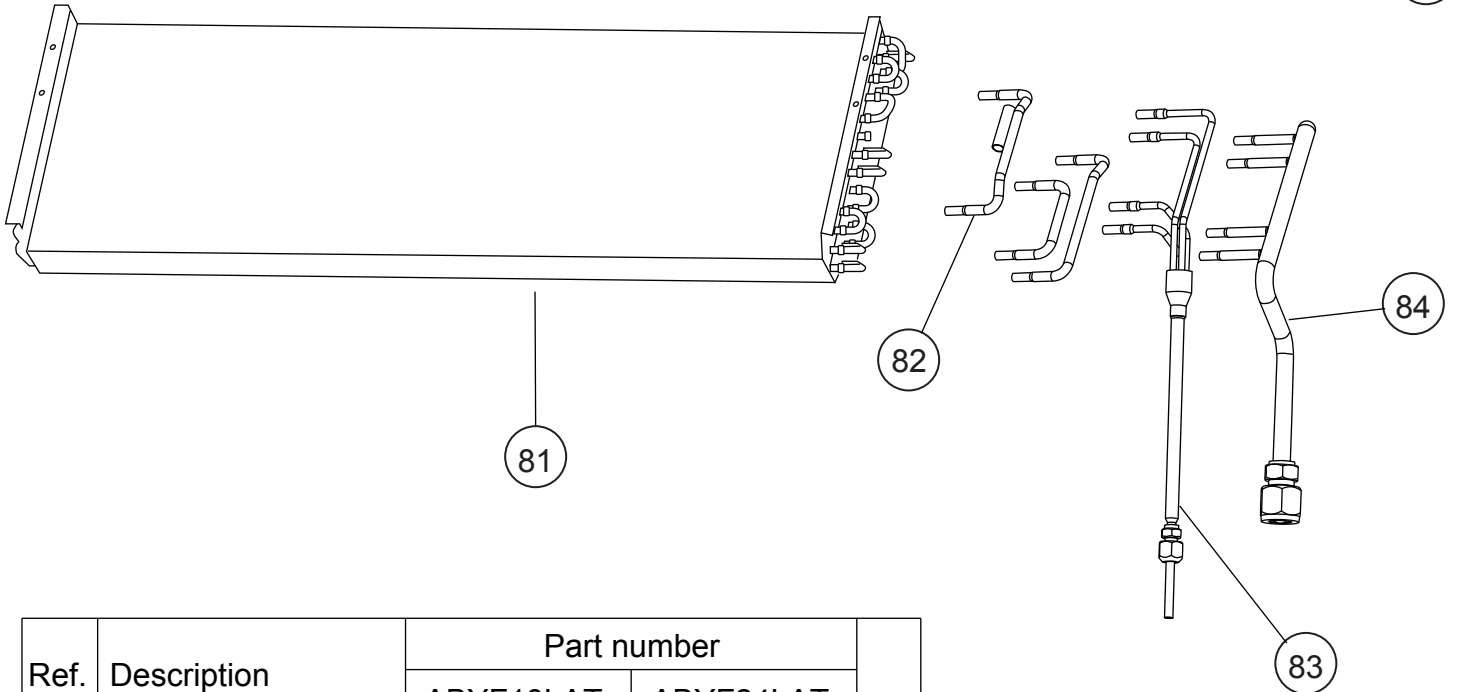

Ref.	Description	Part number	
		ABYF18LAT	ABYF24LAT
81	Evaporator Assy	9362513043	9362513050
82	Bypass Pipe Assy	9377819017	9377821010
83	Distributor Assy	9371325354	9371325361
84	Coupling Pipe Assy	9373038382	9373038399