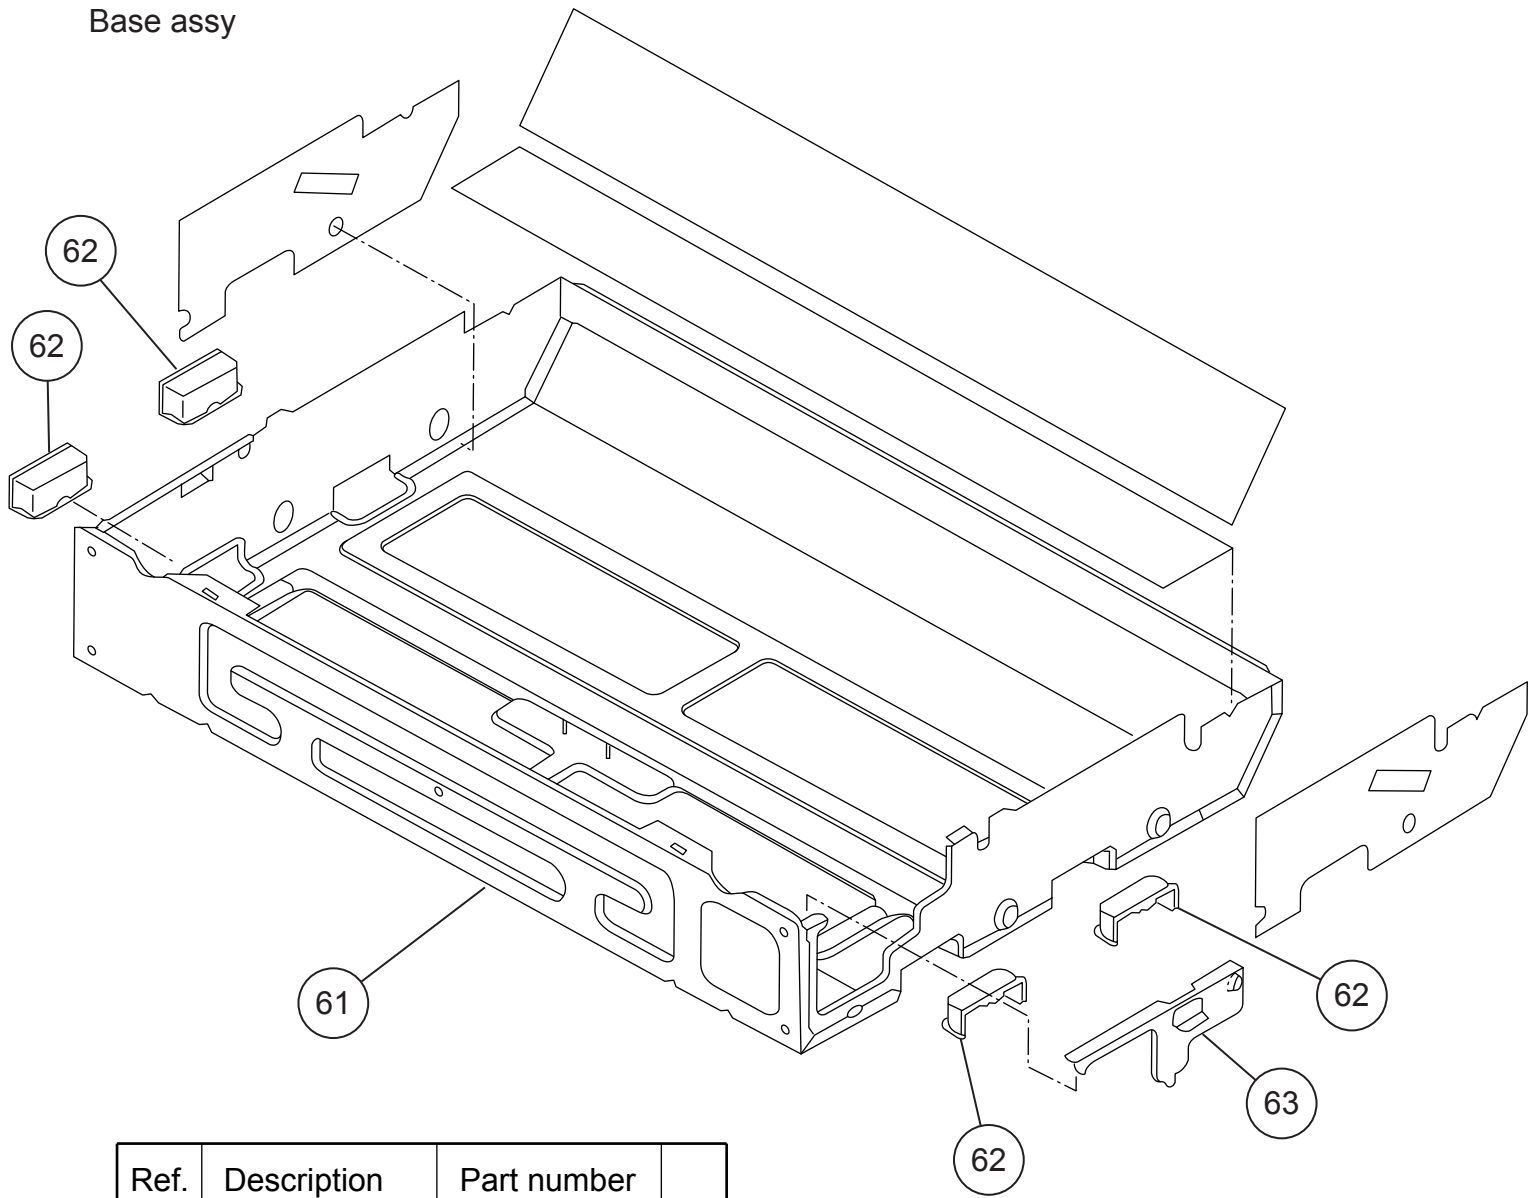

INDOOR UNIT
Base assy

Ref.	Description	Part number	
61	Base Assy	9359061014	
62	Cap	9358563007	
63	Base Bracket	9358586006