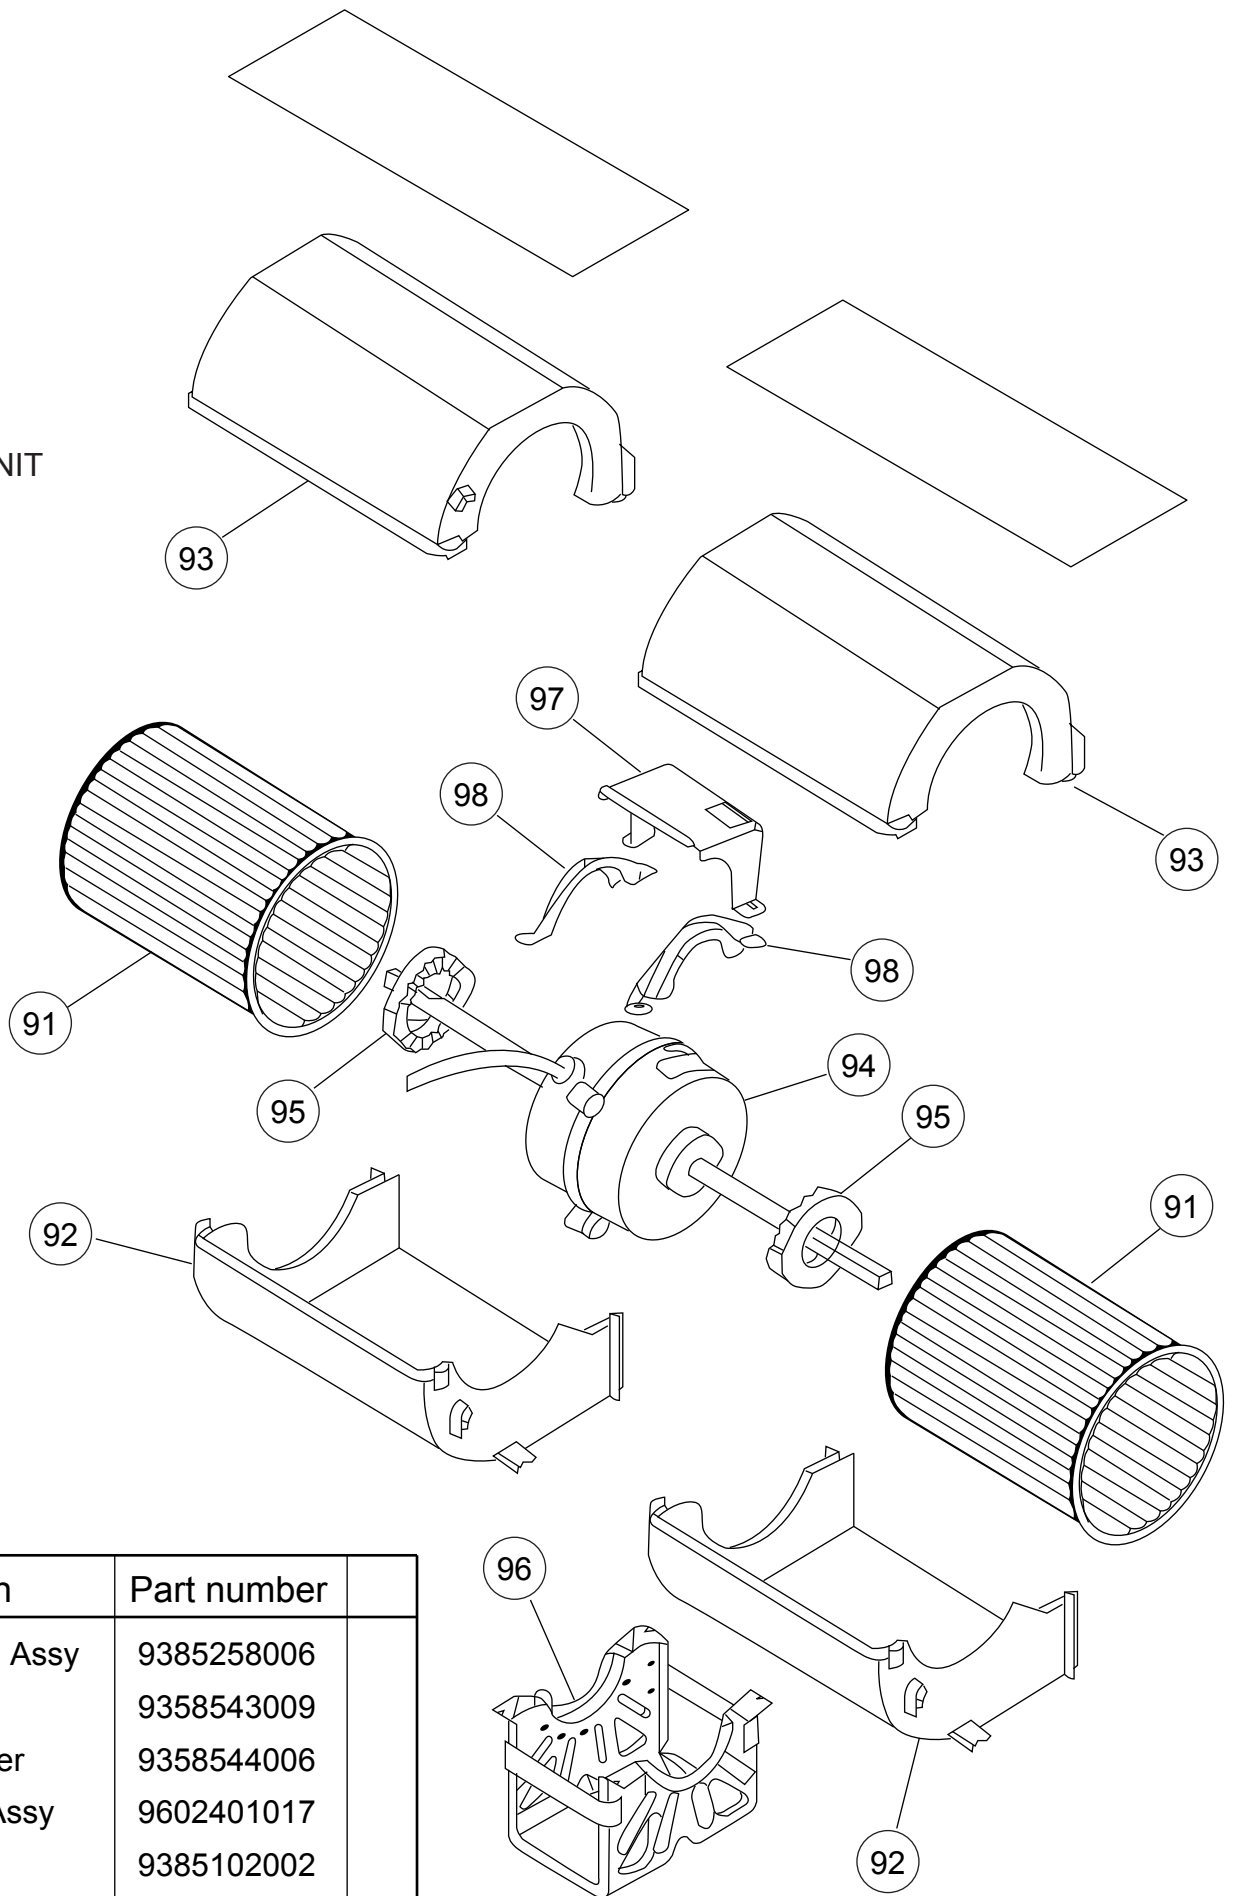

INDOOR UNIT
Fan motor

Ref.	Description	Part number	
91	Sirocco Fan Assy	9385258006	
92	Casing	9358543009	
93	Casing Cover	9358544006	
94	Fan Motor Assy	9602401017	
95	Rubber	9385102002	
96	Motor Fixing Table	9358591000	
97	Protector	9359282006	
98	Motor Fixture	9358594001