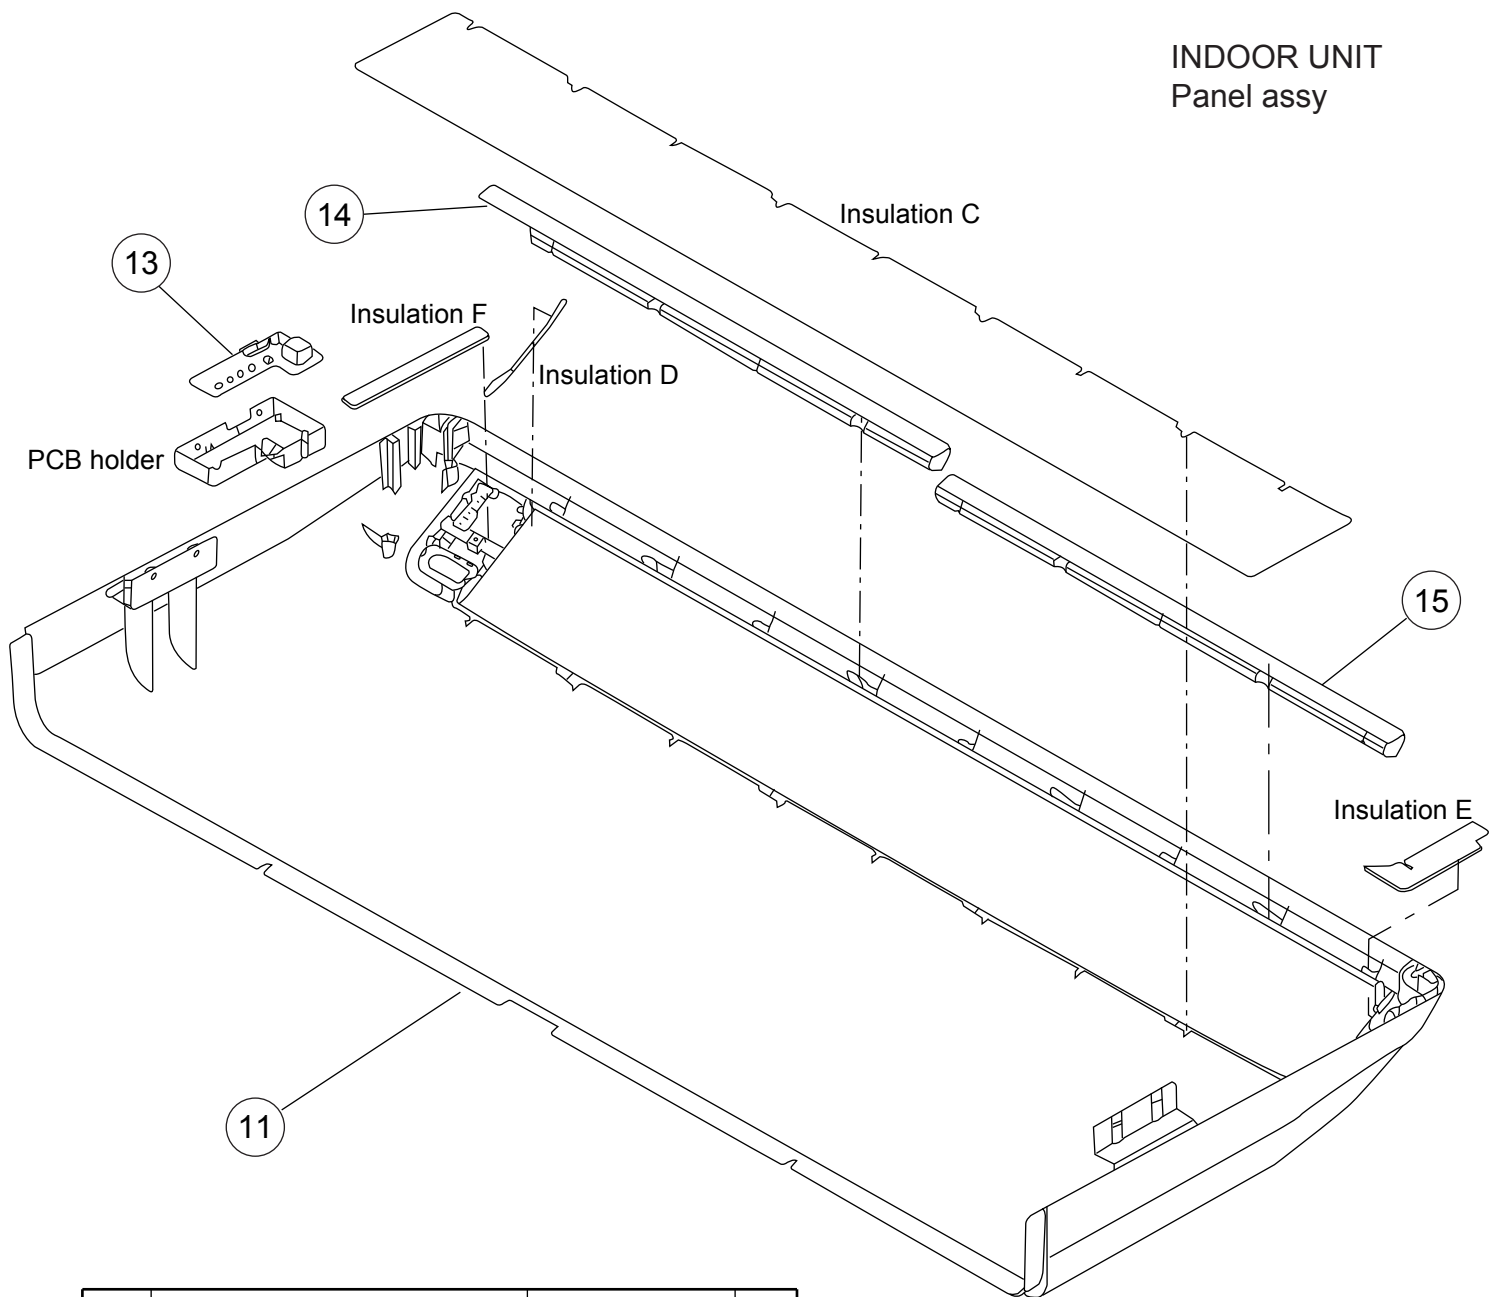

## INDOOR UNIT

Ref.	Description	Part number
1	Remote Control	9315885012
2	Remote Control Holder	9305642045
3	Top Cover	9358534014
4	Arm	9358565001
5	Hanger Bracket L	9358596005
6	Hanger Bracket R	9358595008
7	Cosmetic Panel R	9358535011
8	Cosmetic Panel L	9358536018

INDOOR UNIT  
Panel assy

Ref.	Description	Part number	
11	Panel	9358531150	
12	Side Cover R Assy	9359069041	
13	Indicator PCB Assy	9705798052	
14	Insulation (Panel) A	9358574003	
15	Insulation (Panel) B	9358914007	
--	Panel Assy (with side cover R)	9359076186	