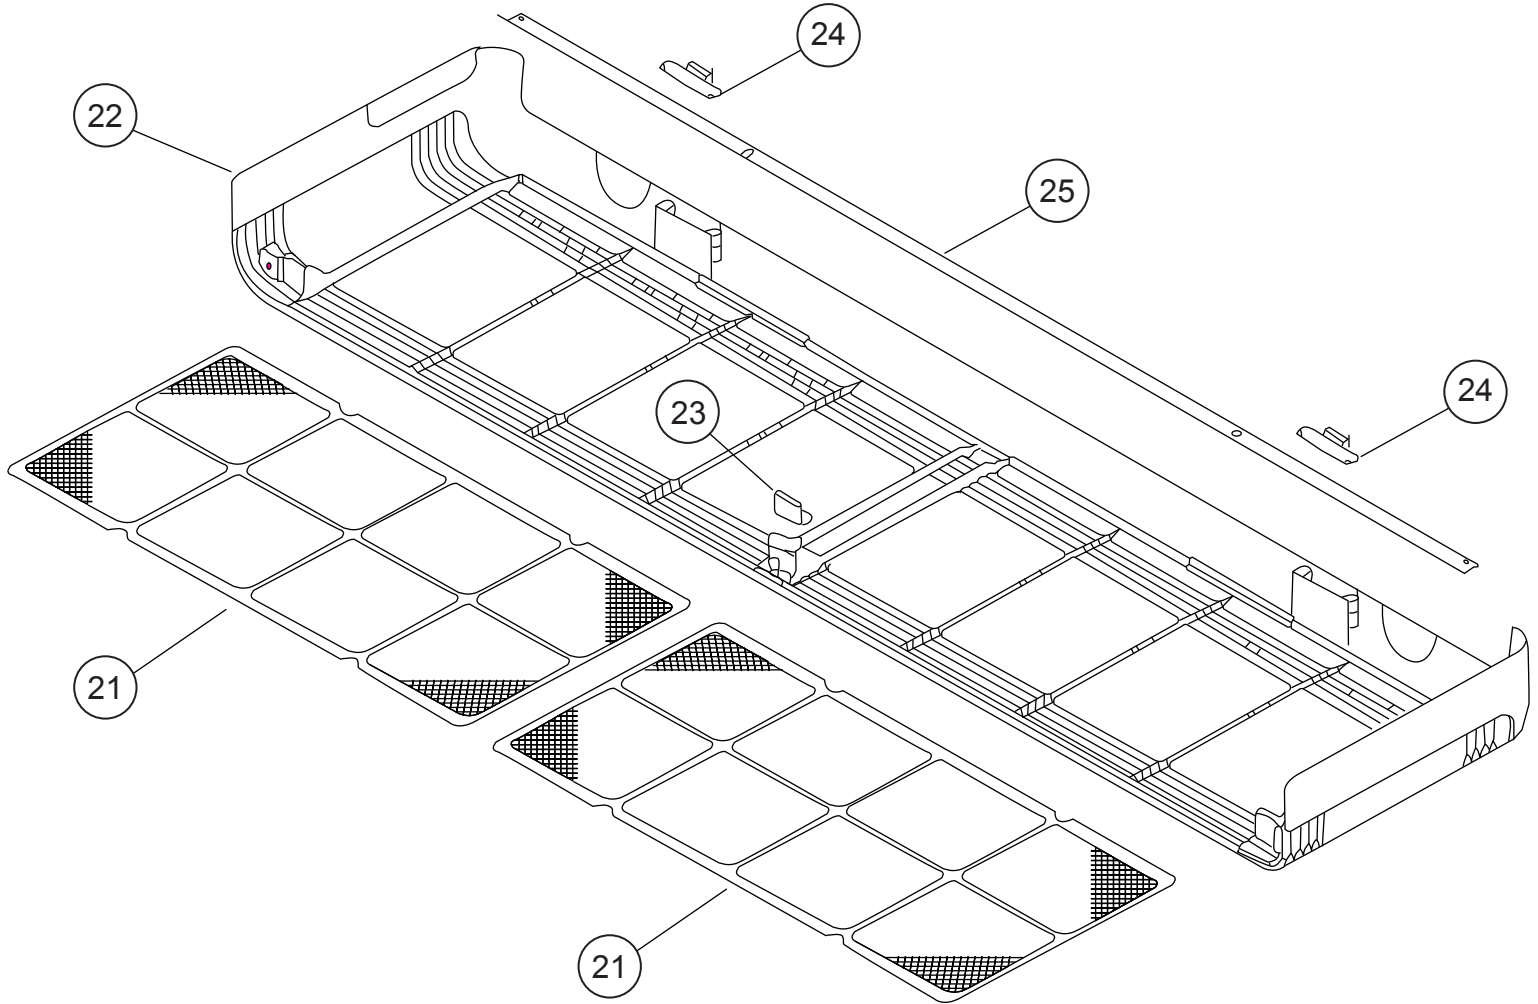

INDOOR UNIT
Grille

Ref.	Description	Part number	
21	Air Filter	9358567029	
22	Grill F	9358532010	
23	Arm Bracket	9359281009	
24	Grille Support	9358602003	
25	Filter Bracket	9358607008