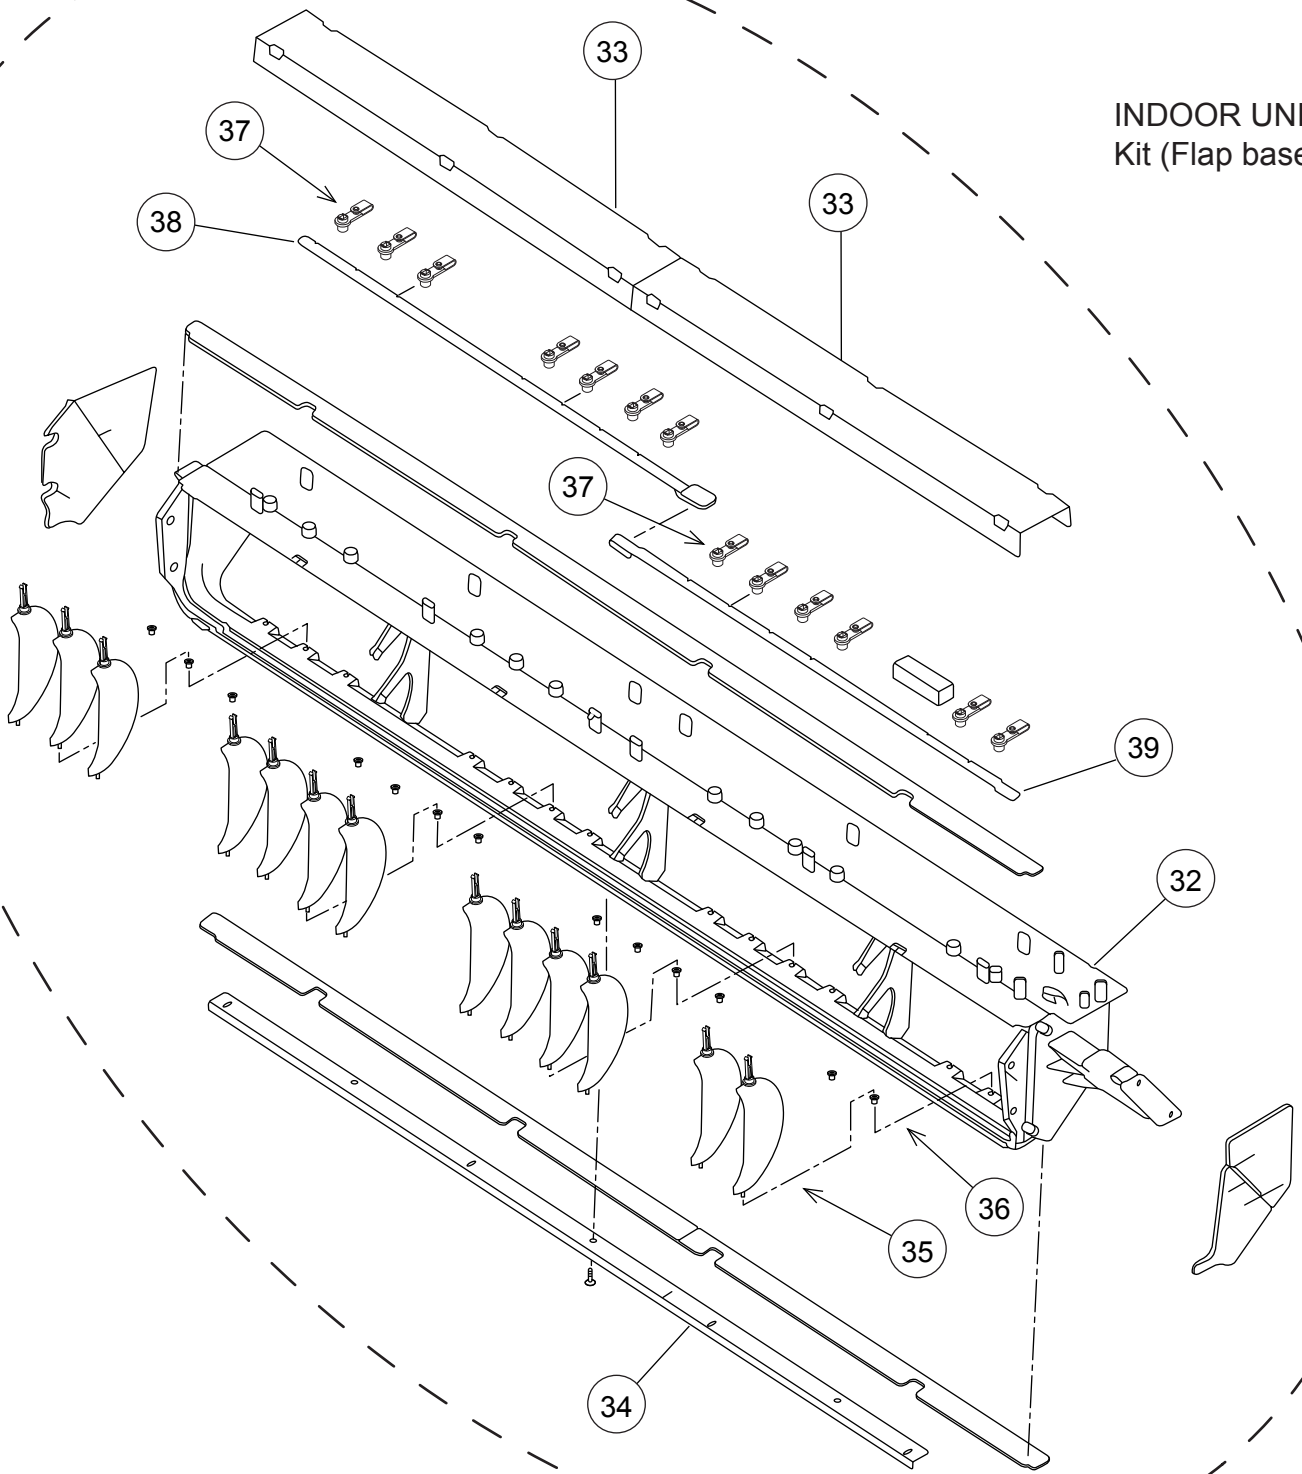

INDOOR UNIT  
Panel assy

Ref.	Description	Part number	
11	Panel	9358531150	
12	Side Cover R Assy	9359069041	
13	Indicator PCB Assy	9705798052	
14	Insulation (Panel) A	9358574003	
15	Insulation (Panel) B	9358914007	
--	Panel Assy (with side cover R)	9359076186	

Ref.	Description	Part number
31	Kit (Flap Base)	9372670019
32	Flap Base	9358537015
33	Protect Cover	9358564004
34	Support Stay	9358599006
35	Louver	9358561010
36	Bushing B	9358554005
37	Louver Stopper	9358555002
38	Louver Rod	9358559000
39	Motor Rod	9358560006