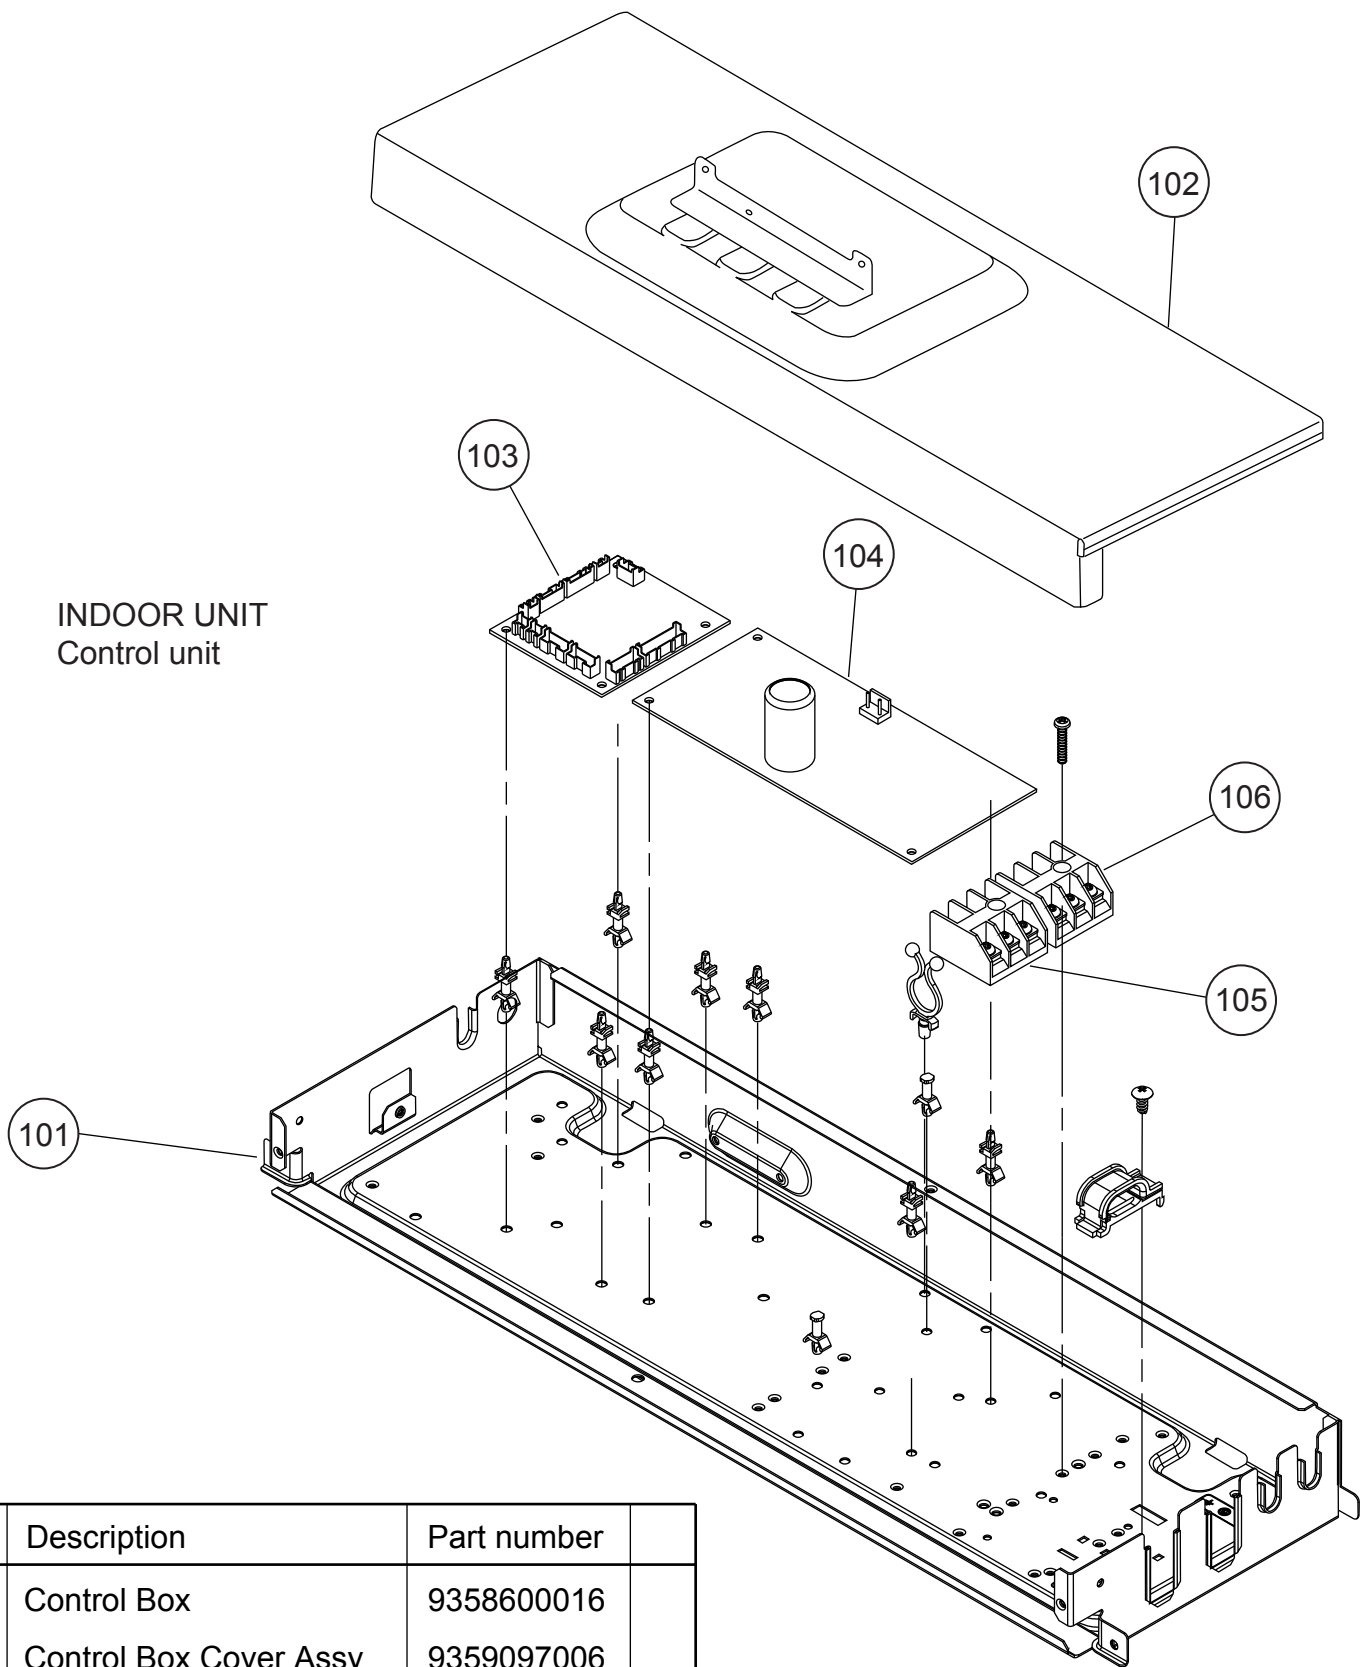

Ref.	Description	Part number
101	Control Box	9358600016
102	Control Box Cover Assy	9359097006
103	Controller PCB Assy (18)	9707393347
103	Controller PCB Assy (24)	9707393354
104	Power Supply PCB Assy	9707398014
105	Terminal 3P	9306489045
106	Terminal 3P	9703345012
--	Room Thermistor Assy	9703299087