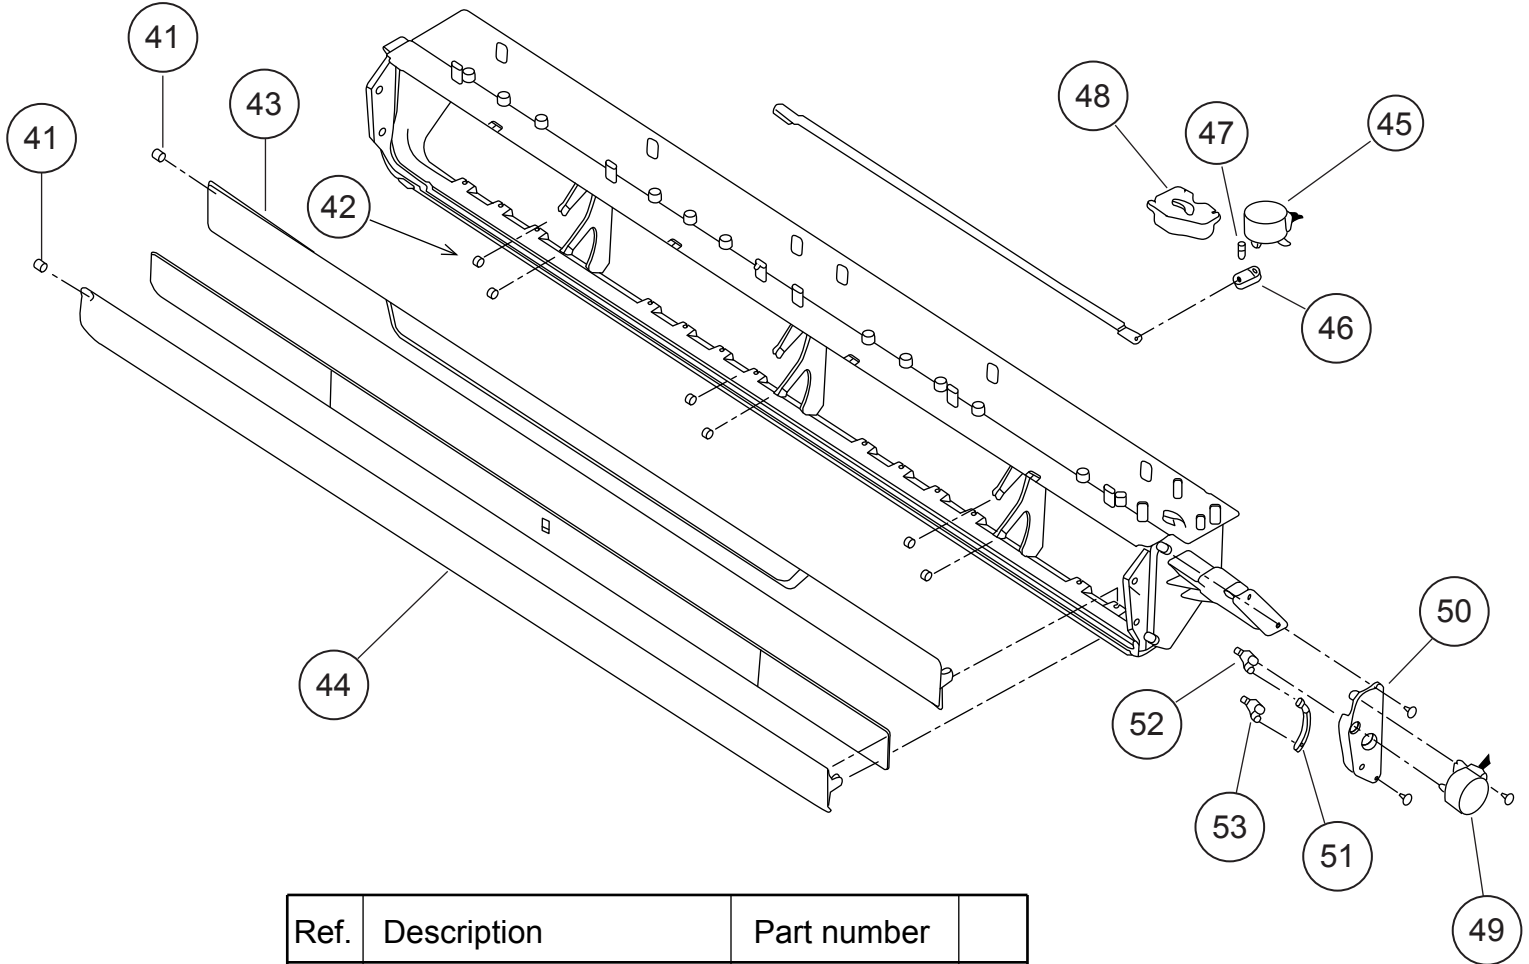

INDOOR UNIT
Flap base sub assy

Ref.	Description	Part number	
41	Bushing	9357942001	
42	Bushing C	9358553008	
43	Flap (Upper) F	9358538012	
44	Kit (Flap Lower)	9372671016	
45	Step Motor H	9900297015	
46	Louver Link	9358556009	
47	Louver Shaft	9358557006	
48	Louver Link Cover	9358558003	
49	Step Motor-V	9900362010	
50	Motor Base	9358562000	
51	Motor Rod-A (Step V)	9358550007	
52	Flap Link-Upper (Step V)	9358551004	
53	Flap Link-Lower (Step V)	9358552001