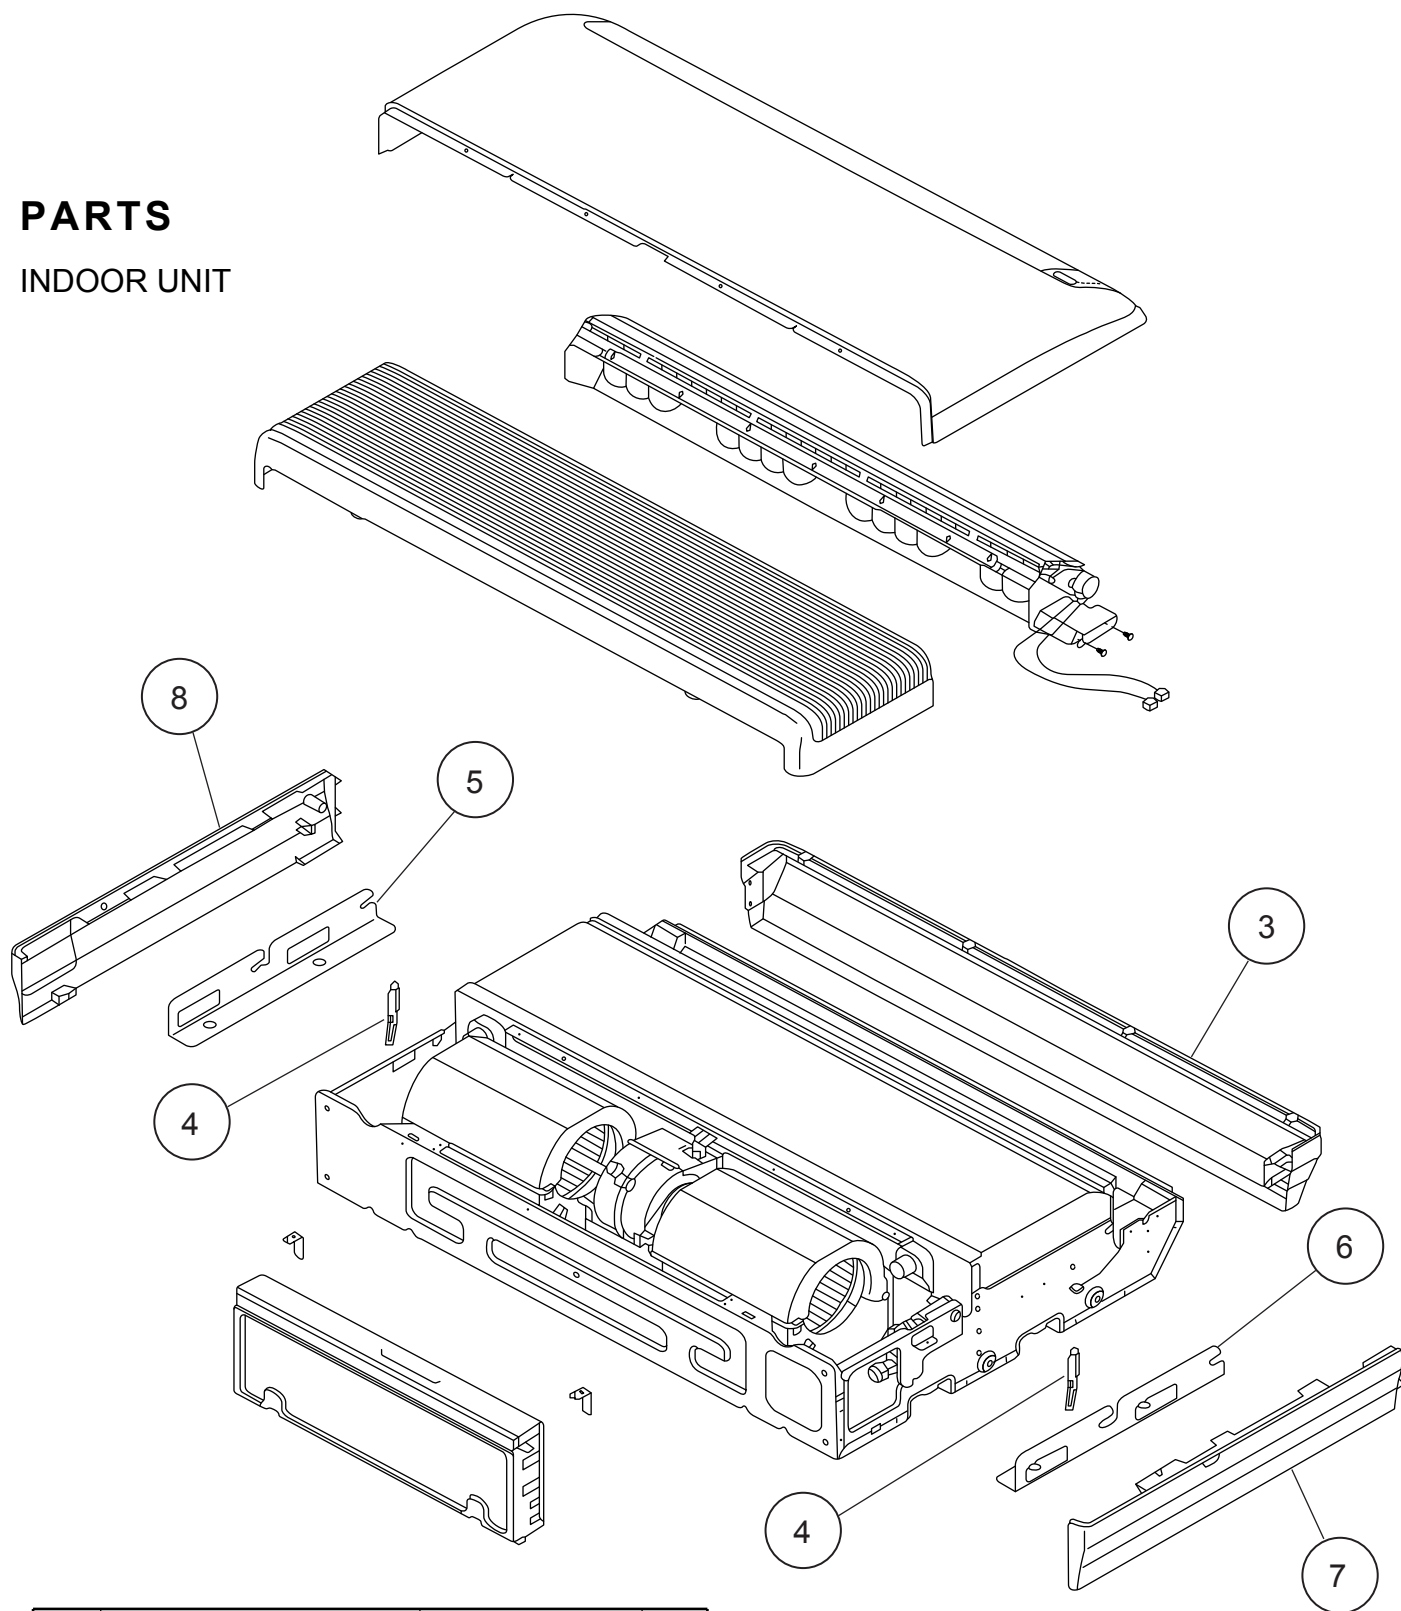

# PARTS

## INDOOR UNIT

Ref.	Description	Part number
1	Remote Control	9315885012
2	Remote Control Holder	9305642045
3	Top Cover	9358534014
4	Arm	9358565001
5	Hanger Bracket L	9358596005
6	Hanger Bracket R	9358595008
7	Cosmetic Panel R	9358535011
8	Cosmetic Panel L	9358536018