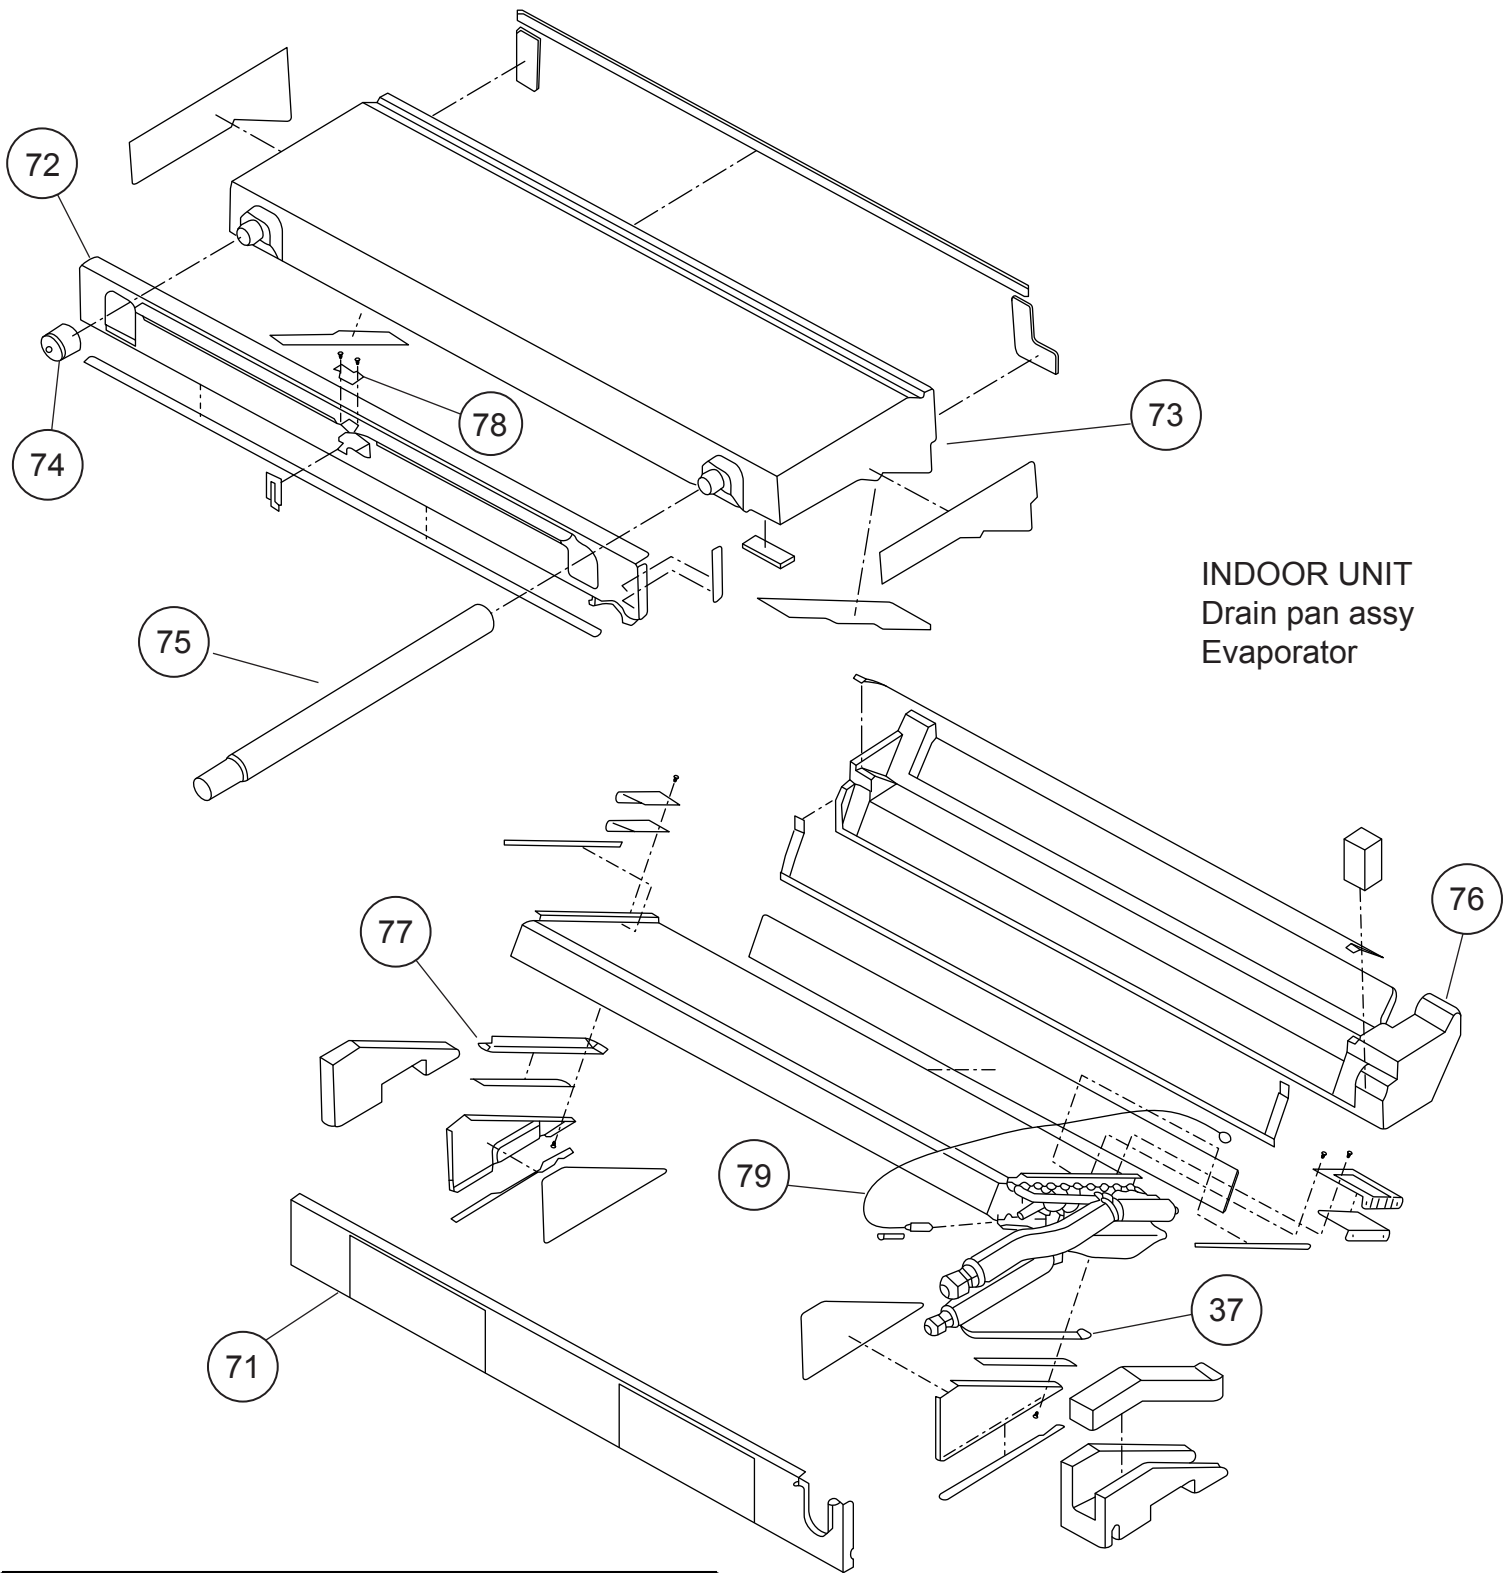

Ref.	Description	Part number
71	Kit (Separate Wall A)	9372666012
72	Kit (Separate Wall B)	9373448013
73	Kit (Drain Pan Assy)	9372669013
74	Drain Cap	9358746004
75	Drain Hose Assy	9359242000
76	Kit (Insulation Flap Base)	9372672013
77	Kit (Dew Proof Plate)	9372673010
78	Catch	9359096009
79	Pipe Thermistor	9900022020