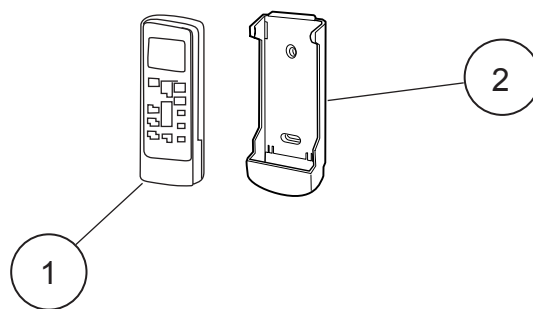

## INDOOR UNIT

Ref.	Description	Part number
1	Remote Control	9315885012
2	Remote Control Holder	9305642045
3	Top Cover	9358534014
4	Arm	9358565001
5	Hanger Bracket L	9358596005
6	Hanger Bracket R	9358595008
7	Cosmetic Panel R	9358535011
8	Cosmetic Panel L	9358536018