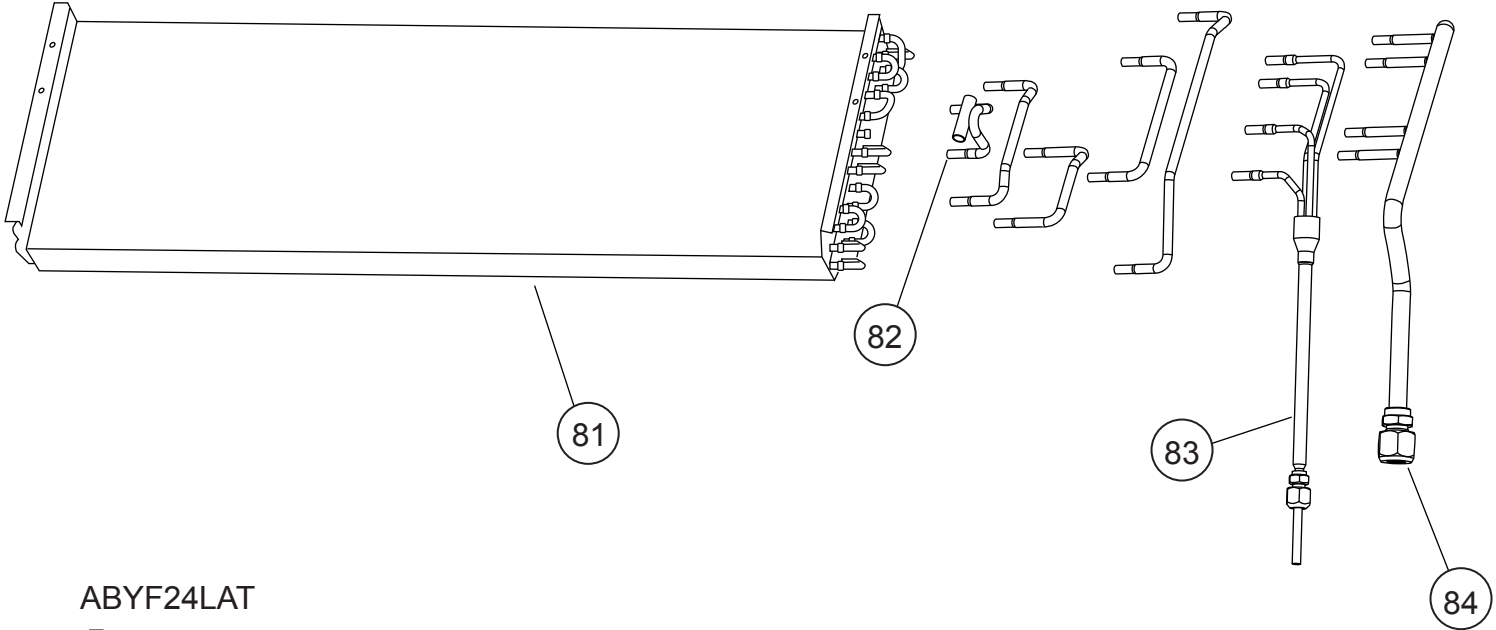

INDOOR UNIT
ABYF18LAT
Evaporator

ABYF24LAT