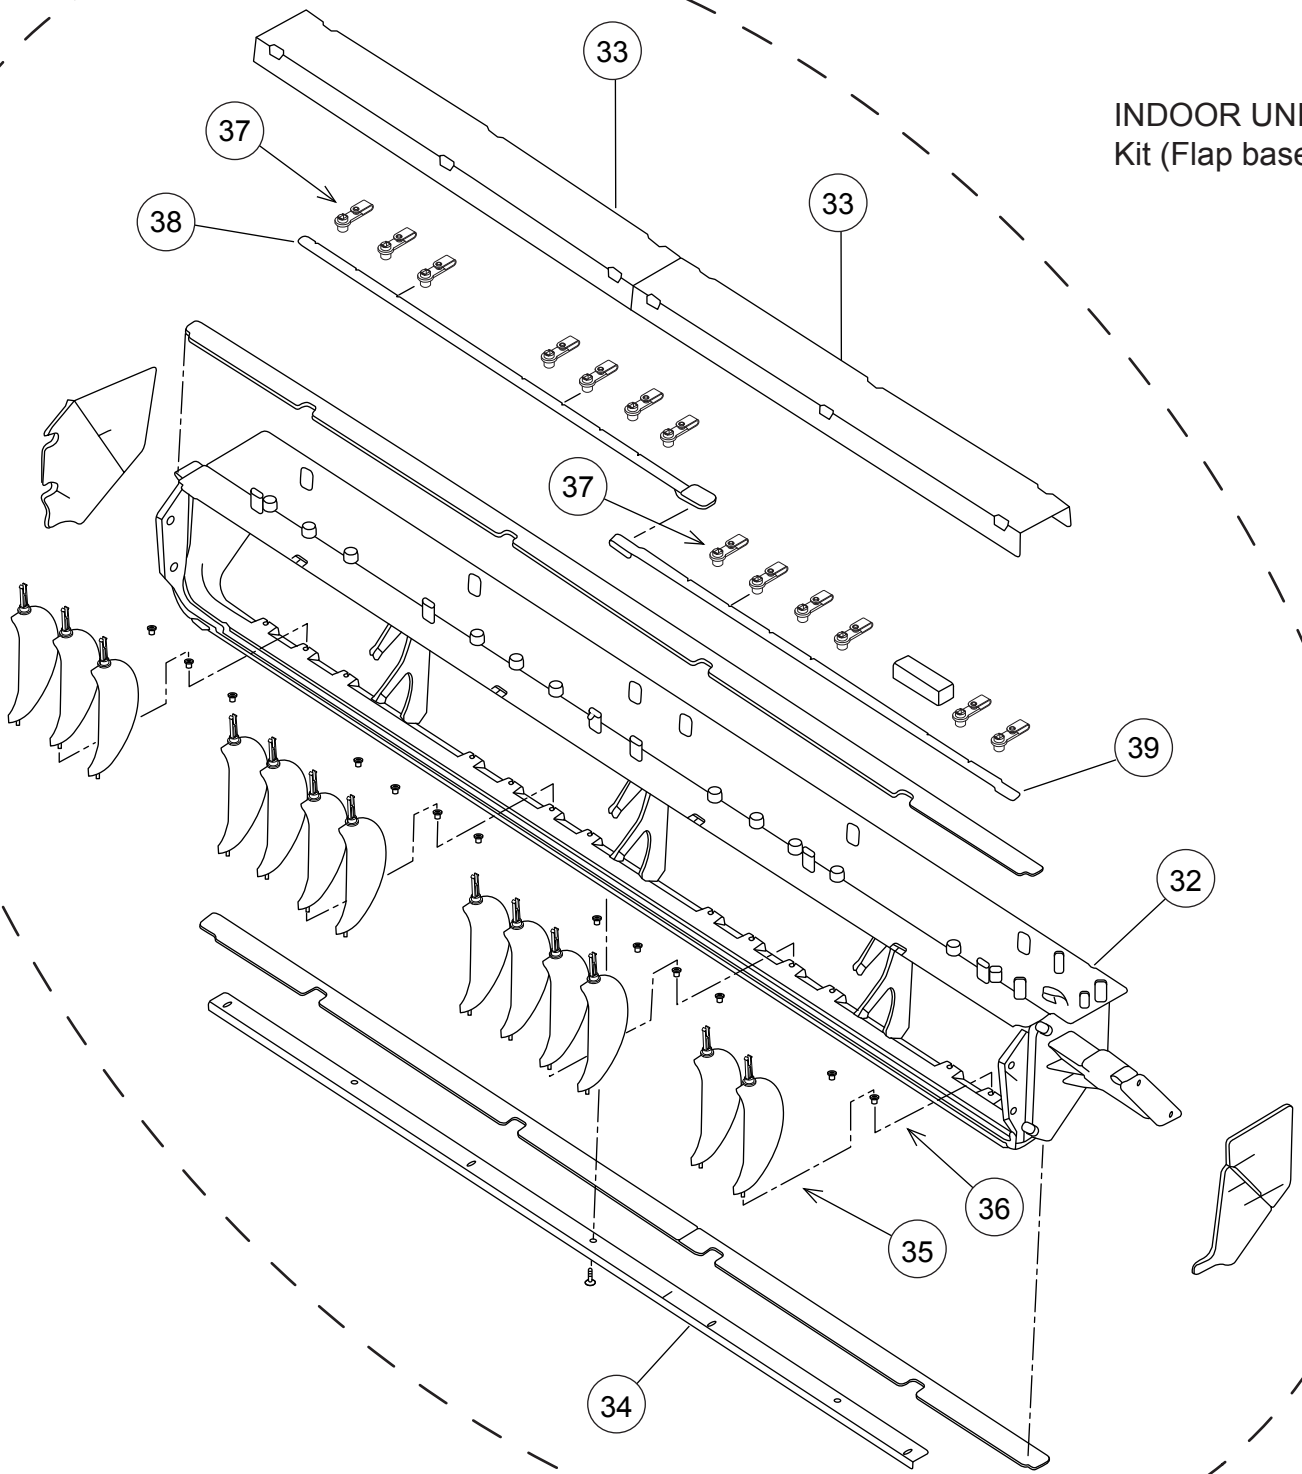

INDOOR UNIT
Kit (Flap base)

Ref.	Description	Part number	
31	Kit (Flap Base)	9372670019	
32	Flap Base	9358537015	
33	Protect Cover	9358564004	
34	Support Stay	9358599006	
35	Louver	9358561010	
36	Bushing B	9358554005	
37	Louver Stopper	9358555002	
38	Louver Rod	9358559000	
39	Motor Rod	9358560006