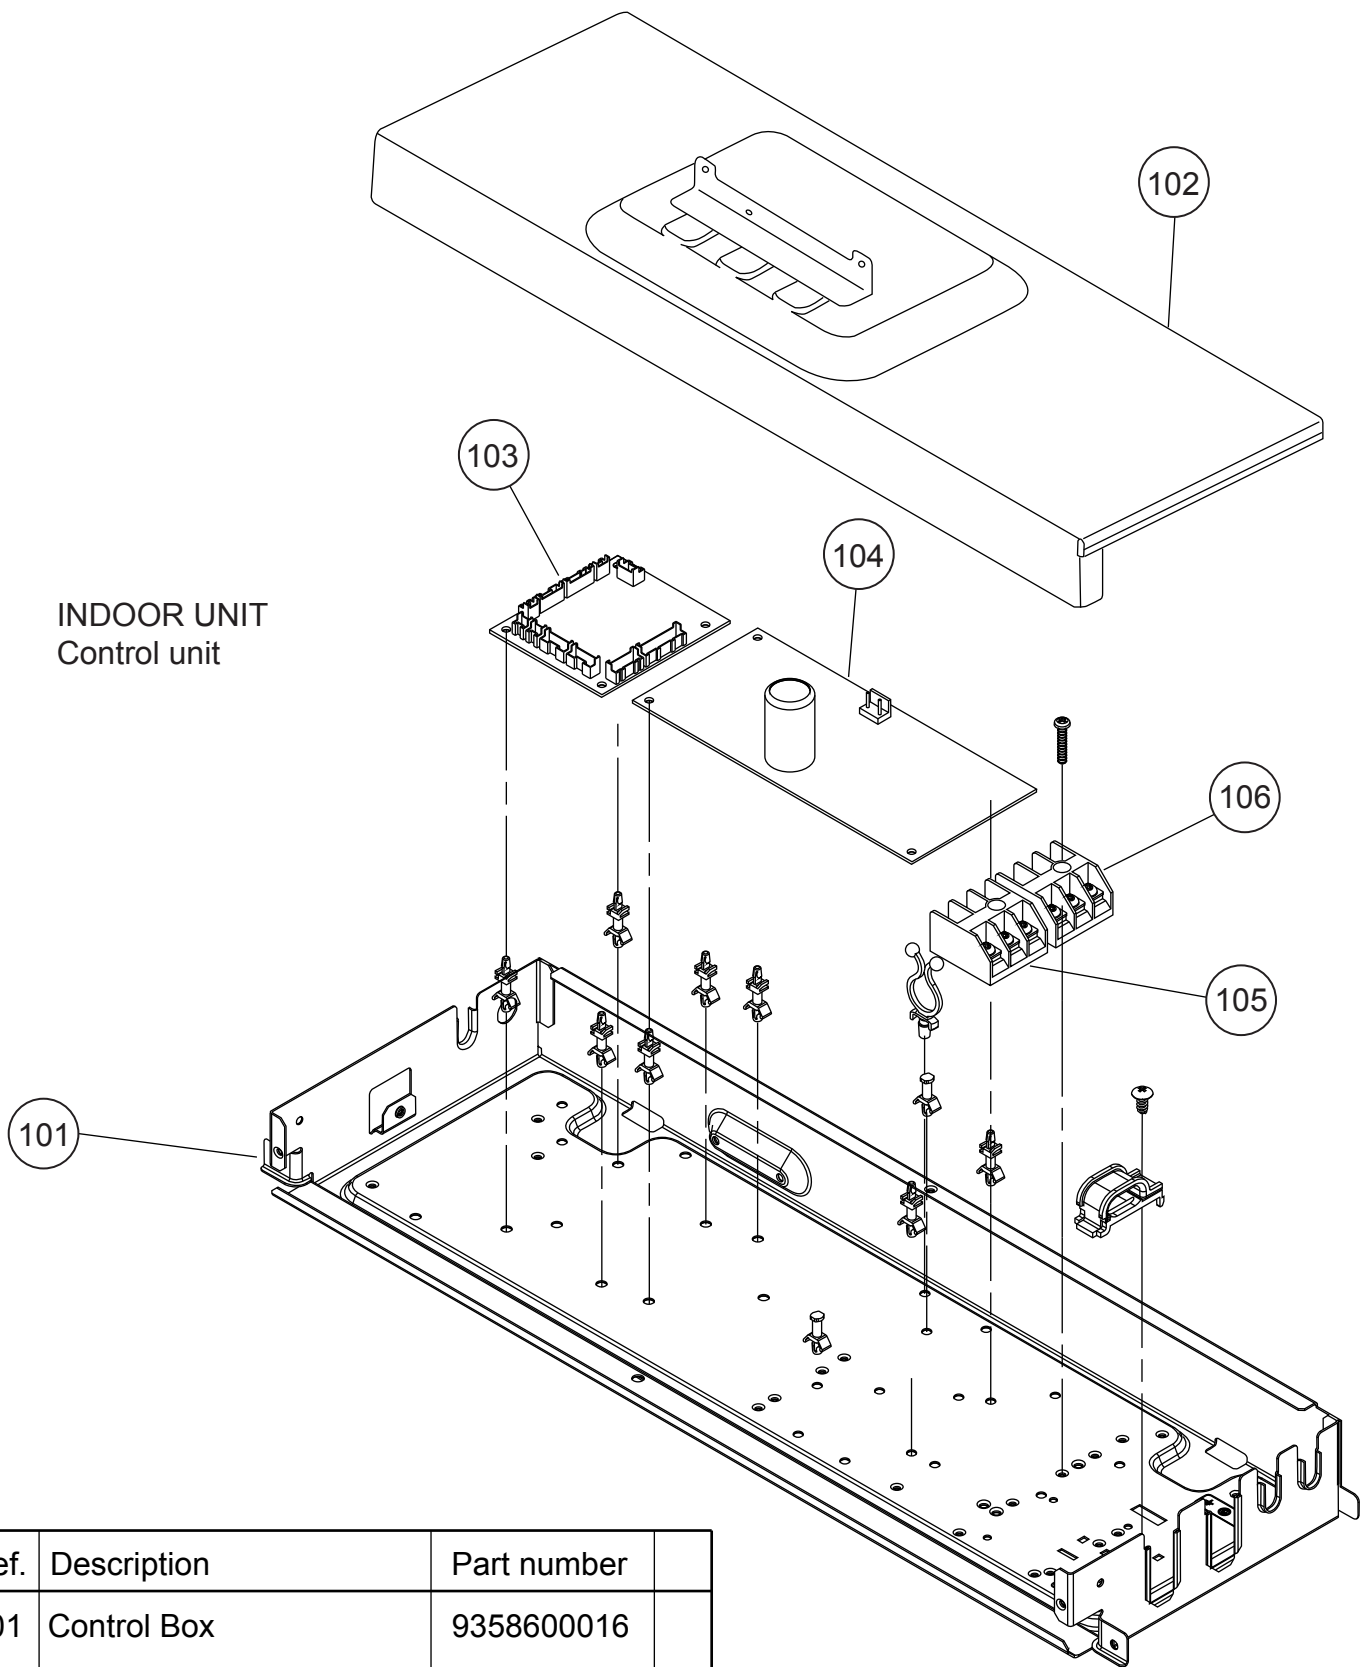

Ref.	Description	Part number
101	Control Box	9358600016
102	Control Box Cover Assy	9359097006
103	Controller PCB Assy (14)	9707393330
103	Controller PCB Assy (18)	9707393347
104	Power Supply PCB Assy	9707398014
105	Terminal 3P	9306489045
106	Terminal 3P	9703345012
--	Room Thermistor Assy	9703299087