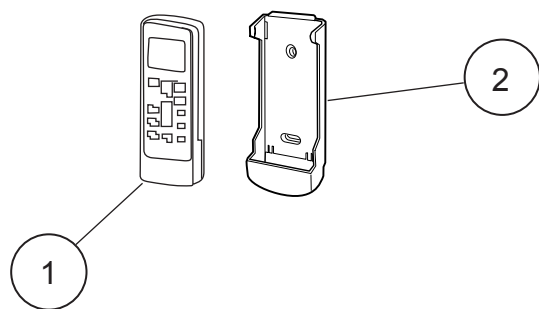

## INDOOR UNIT

Ref.	Description	Part number
1	Remote Control	9315885012
2	Remote Control Holder	9305642045
3	Top Cover	9358534014
4	Arm	9358565001
5	Hanger Bracket L	9358596005
6	Hanger Bracket R	9358595008
7	Cosmetic Panel R	9358535011
8	Cosmetic Panel L	9358536018