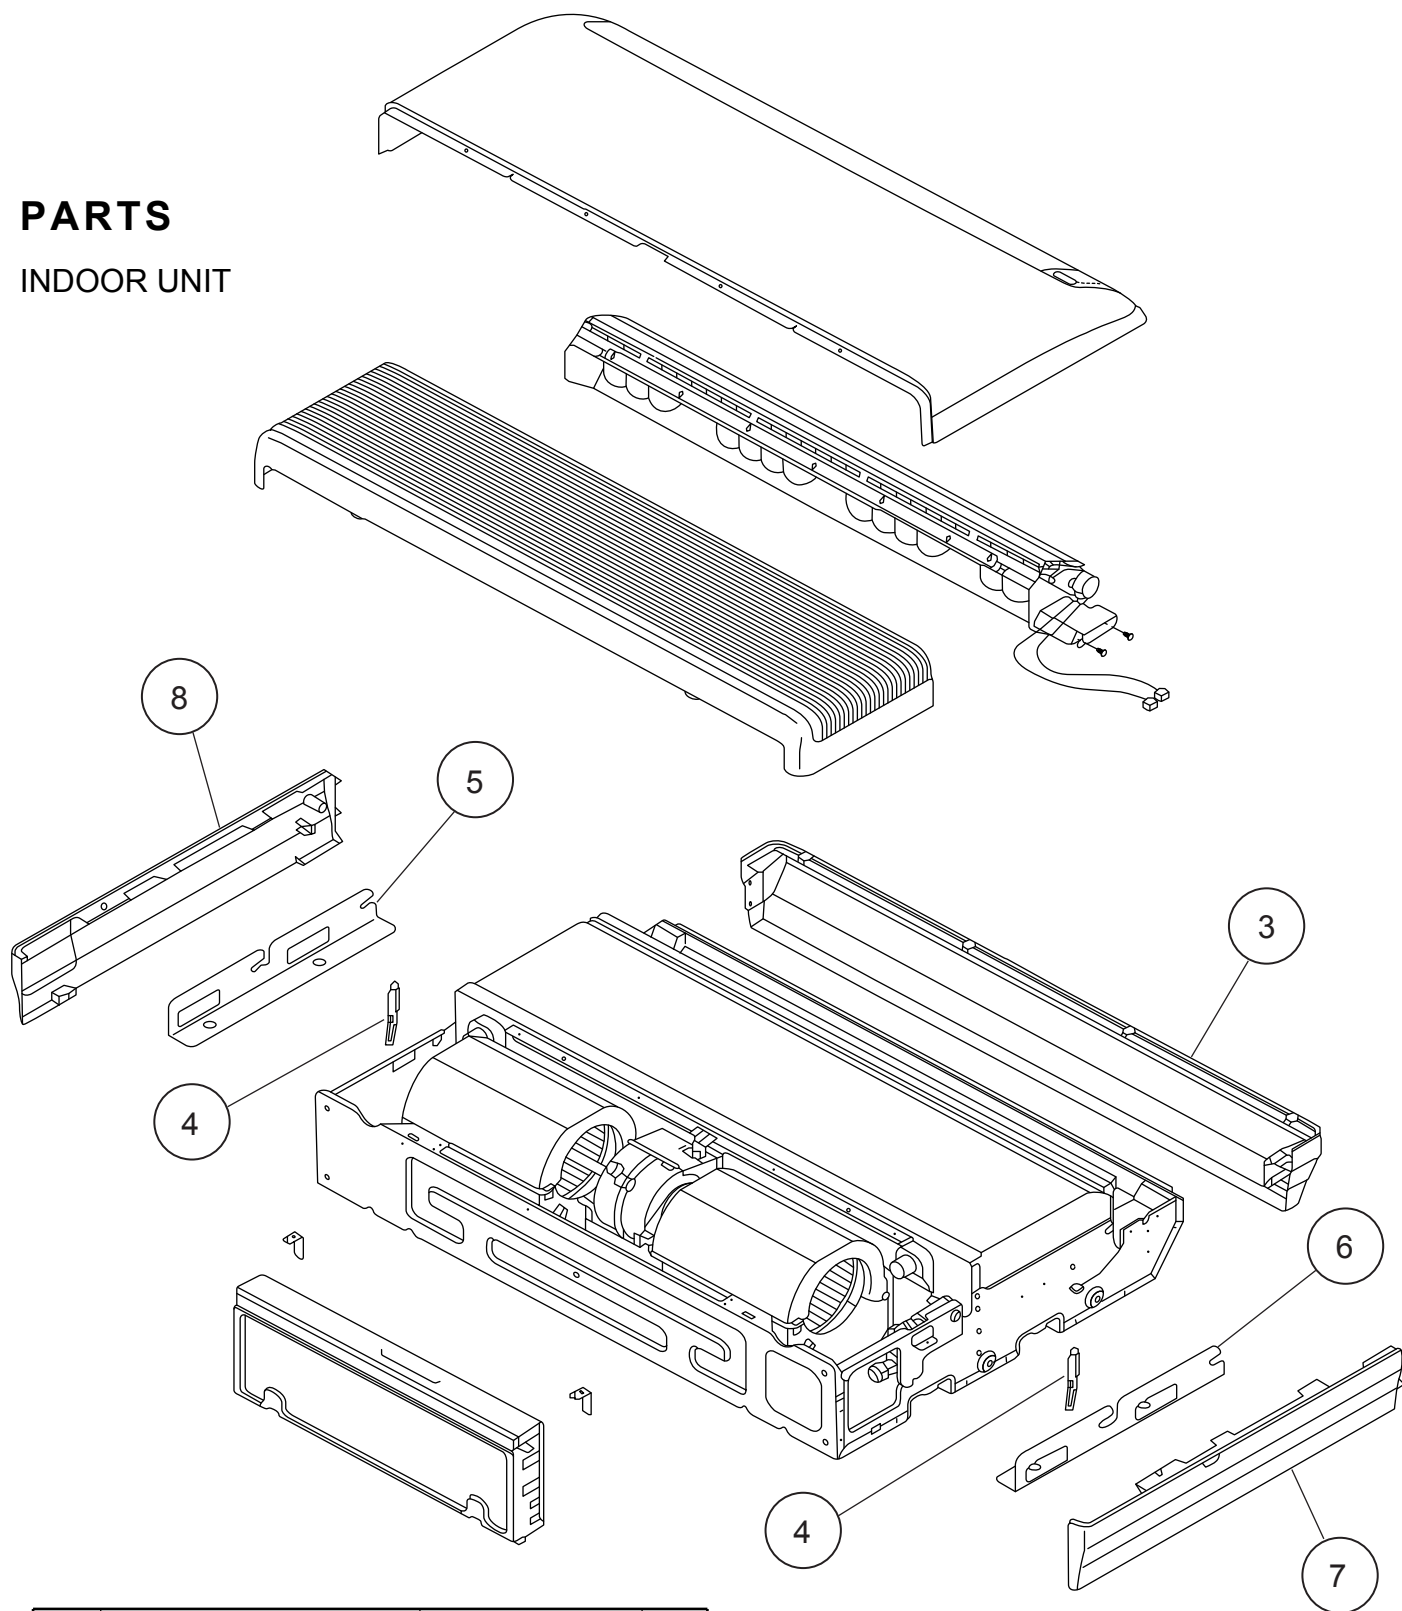

# PARTS

## INDOOR UNIT

Ref.	Description	Part number
1	Remote Control	9315885012
2	Remote Control Holder	9305642045
3	Top Cover	9358534014
4	Arm	9358565001
5	Hanger Bracket L	9358596005
6	Hanger Bracket R	9358595008
7	Cosmetic Panel R	9358535011
8	Cosmetic Panel L	9358536018