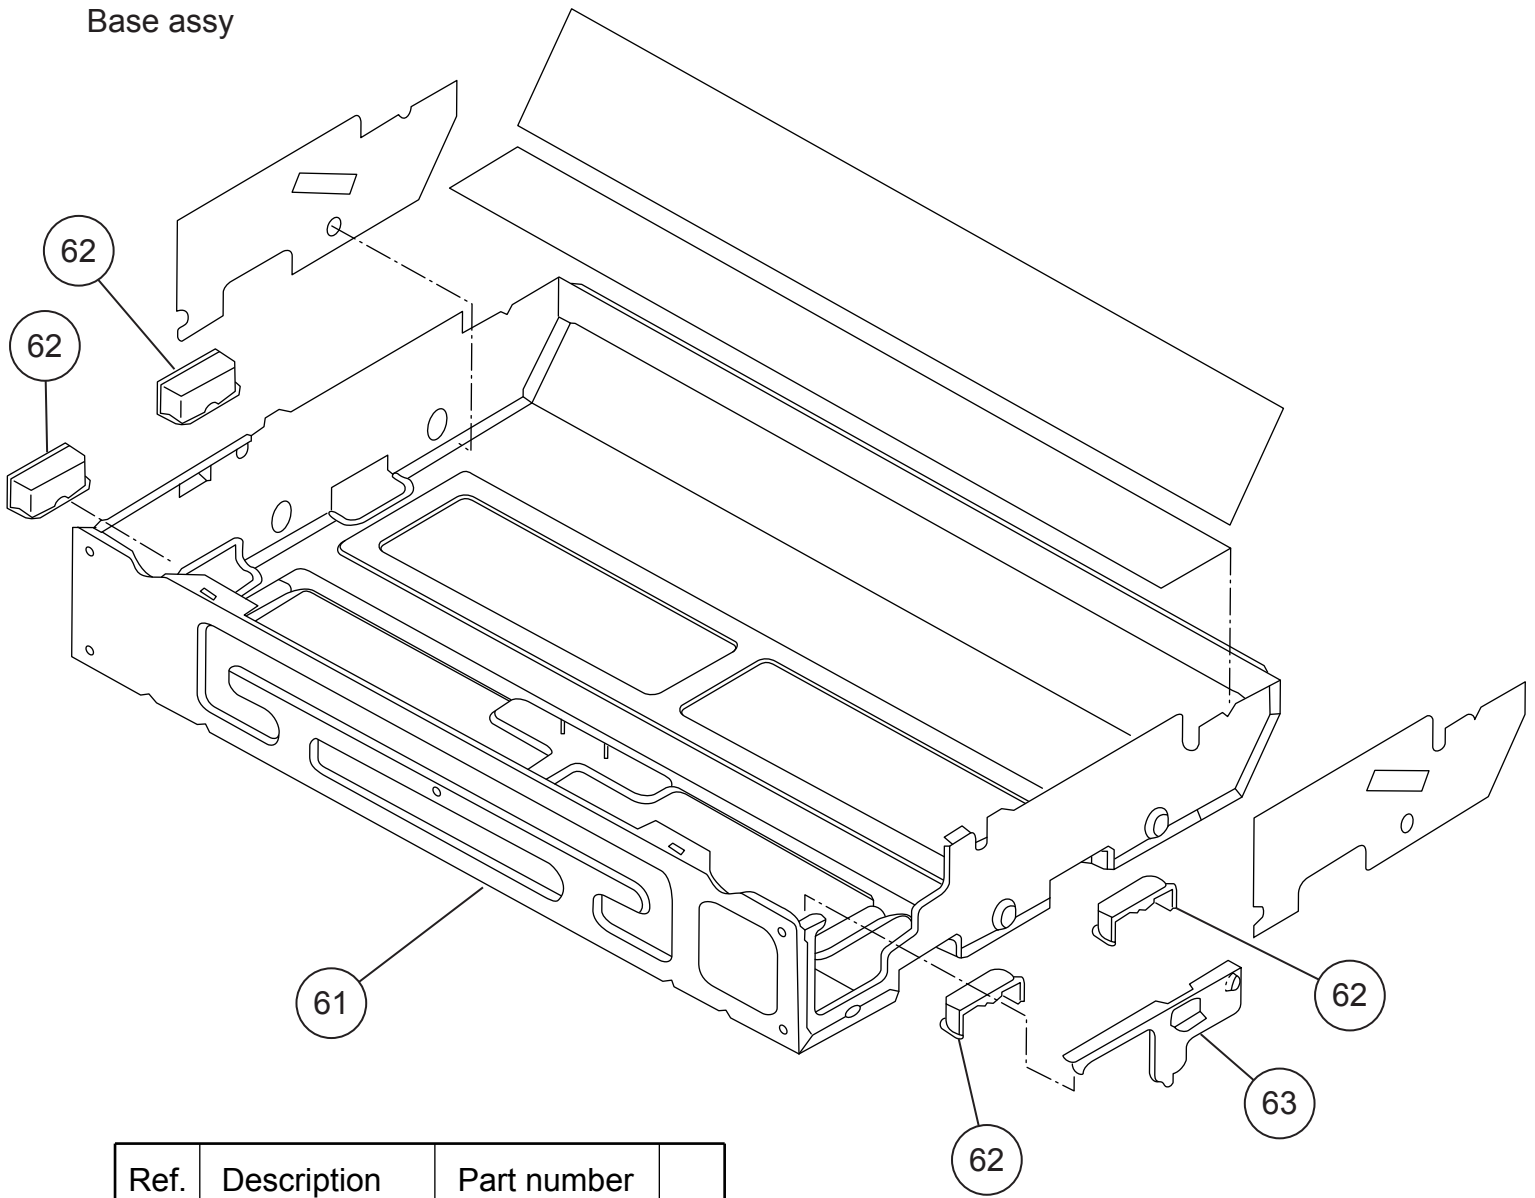

INDOOR UNIT
Base assy

Ref.	Description	Part number	
61	Base Assy	9359061014	
62	Cap	9358563007	
63	Base Bracket	9358586006