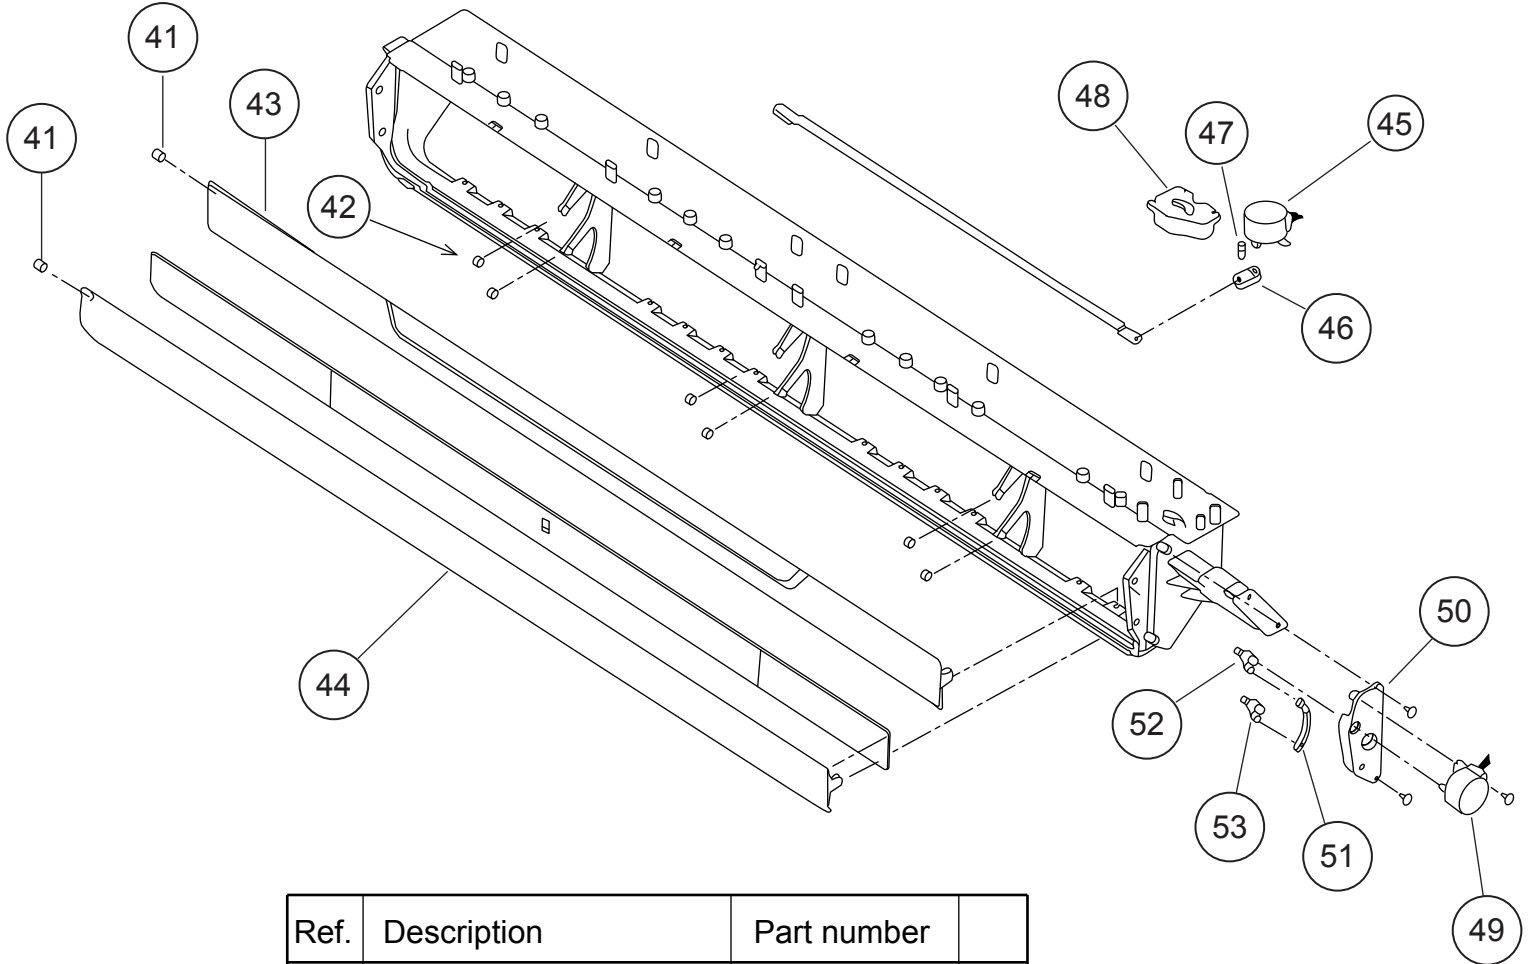

INDOOR UNIT
Flap base sub assy

Ref.	Description	Part number	
41	Bushing	9357942001	
42	Bushing C	9358553008	
43	Flap (Upper) O	9358540015	
44	Kit (Flap Lower)	9372671016	
45	Step Motor H	9900297015	
46	Louver Link	9358556009	
47	Louver Shaft	9358557006	
48	Louver Link Cover	9358558003	
49	Step Motor-V	9900362010	
50	Motor Base	9358562000	
51	Motor Rod-A (Step V)	9358550007	
52	Flap Link-Upper (Step V)	9358551004	
53	Flap Link-Lower (Step V)	9358552001