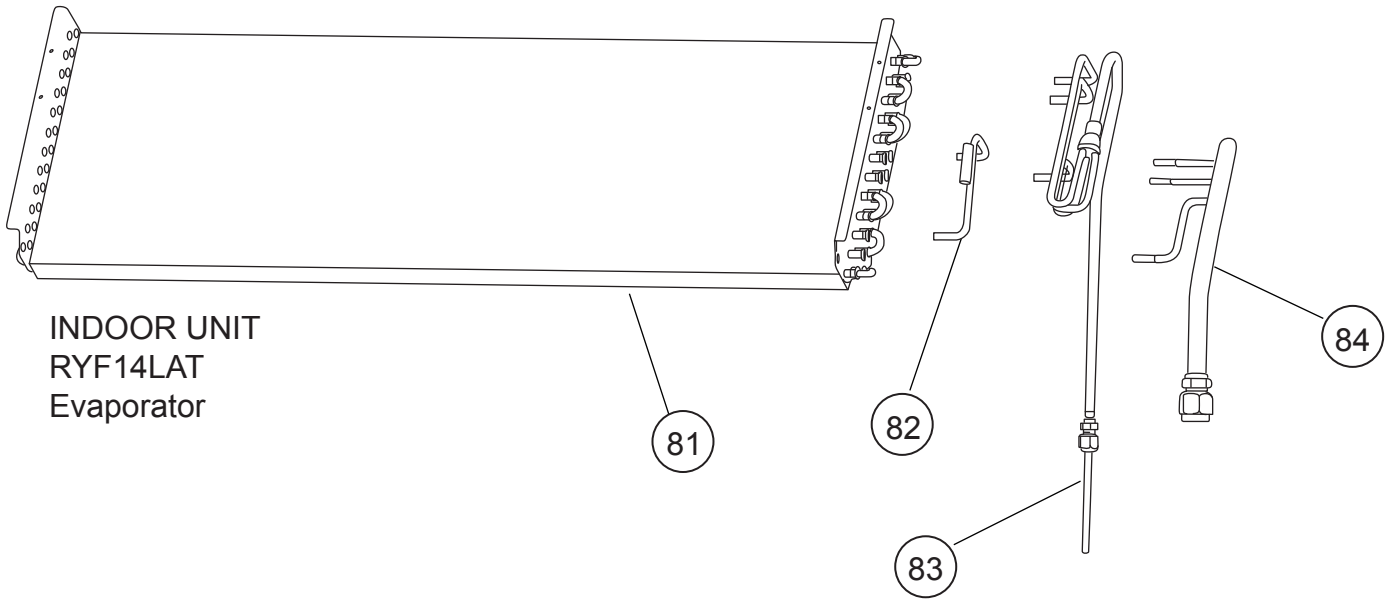

INDOOR UNIT  
Base assy

Ref.	Description	Part number	
61	Base Assy	9359061014	
62	Cap	9358563007	
63	Base Bracket	9358586006	

INDOOR UNIT  
Drain pan assy  
Evaporator

Ref.	Description	Part number
71	Kit (Separate Wall A)	9372666012
72	Kit (Separate Wall B)	9373448013
73	Kit (Drain Pan Assy)	9372669013
74	Drain Cap	9358746004
75	Drain Hose Assy	9359242000
76	Kit (Insulation Flap Base)	9372672013
77	Kit (Dew Proof Plate)	9372673010
78	Catch	9359096009
79	Pipe Thermistor	9900022020