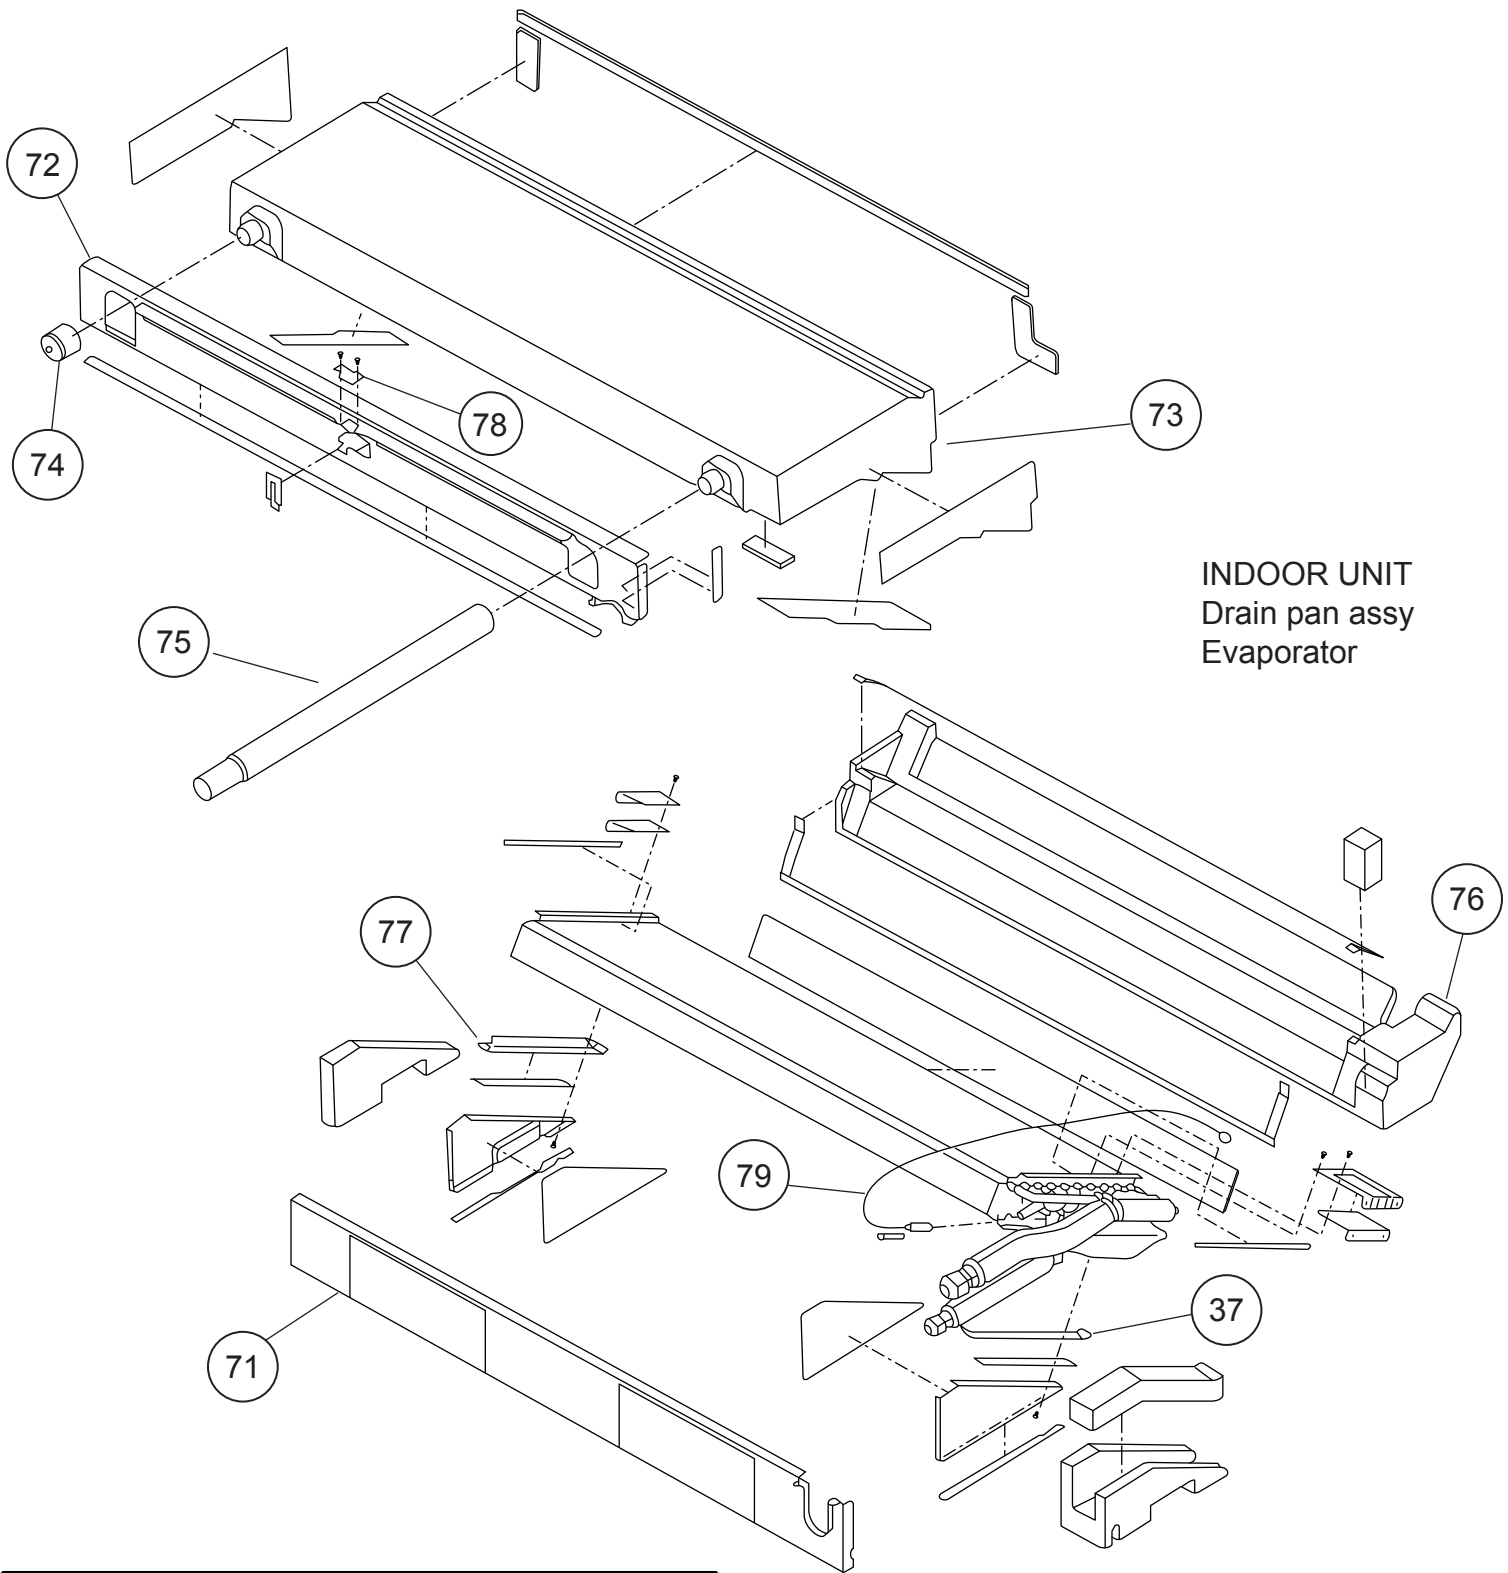

INDOOR UNIT
Drain pan assy
Evaporator

Ref.	Description	Part number
71	Kit (Separate Wall A)	9372666012
72	Kit (Separate Wall B)	9373448013
73	Kit (Drain Pan Assy)	9372669013
74	Drain Cap	9358746004
75	Drain Hose Assy	9359242000
76	Kit (Insulation Flap Base)	9372672013
77	Kit (Dew Proof Plate)	9372673010
78	Catch	9359096009
79	Pipe Thermistor	9900022020