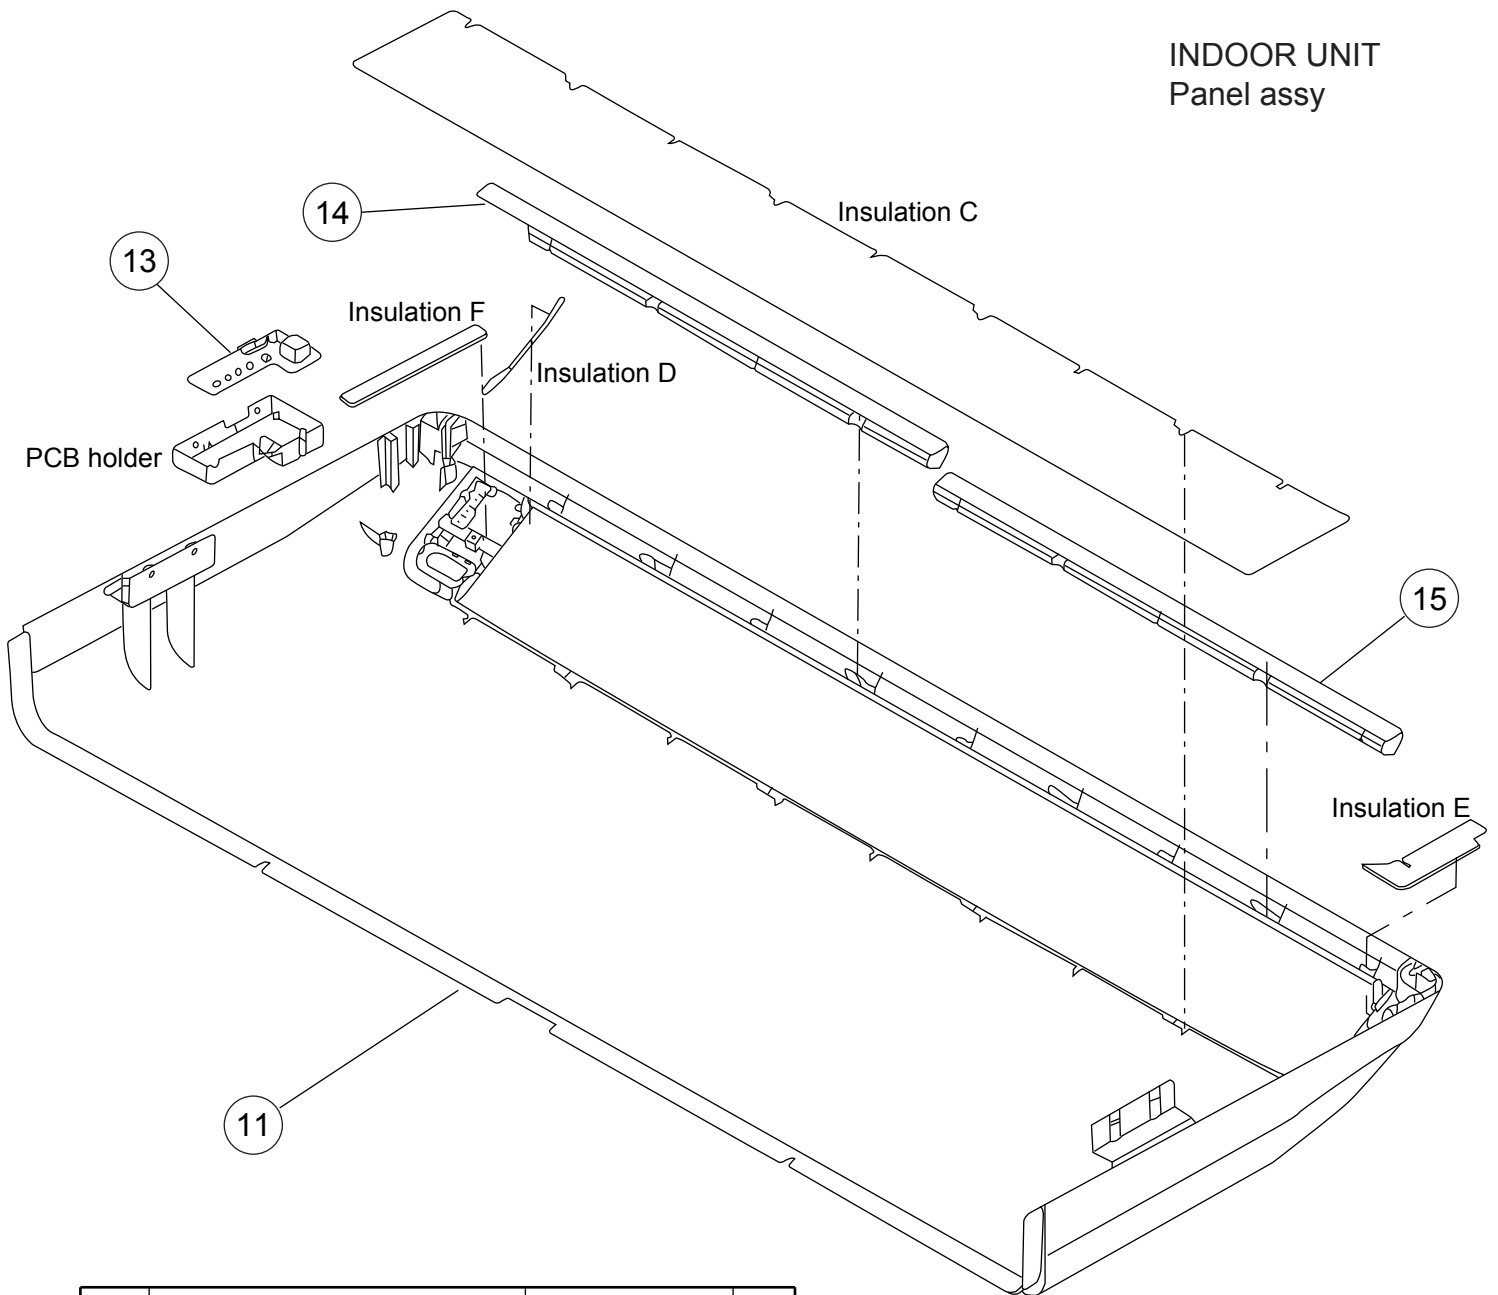

## INDOOR UNIT

Ref.	Description	Part number
1	Remote Control	9315885012
2	Remote Control Holder	9305642045
3	Top Cover	9358534014
4	Arm	9358565001
5	Hanger Bracket L	9358596005
6	Hanger Bracket R	9358595008
7	Cosmetic Panel R	9358535011
8	Cosmetic Panel L	9358536018

INDOOR UNIT  
Panel assy

Ref.	Description	Part number	
11	Panel	9358531105	
12	Side Cover R Assy	9359069058	
13	Indicator PCB Assy	9705798052	
14	Insulation (Panel) A	9358574003	
15	Insulation (Panel) B	9358914007	
--	Panel Assy (with side cover R)	9359076209	