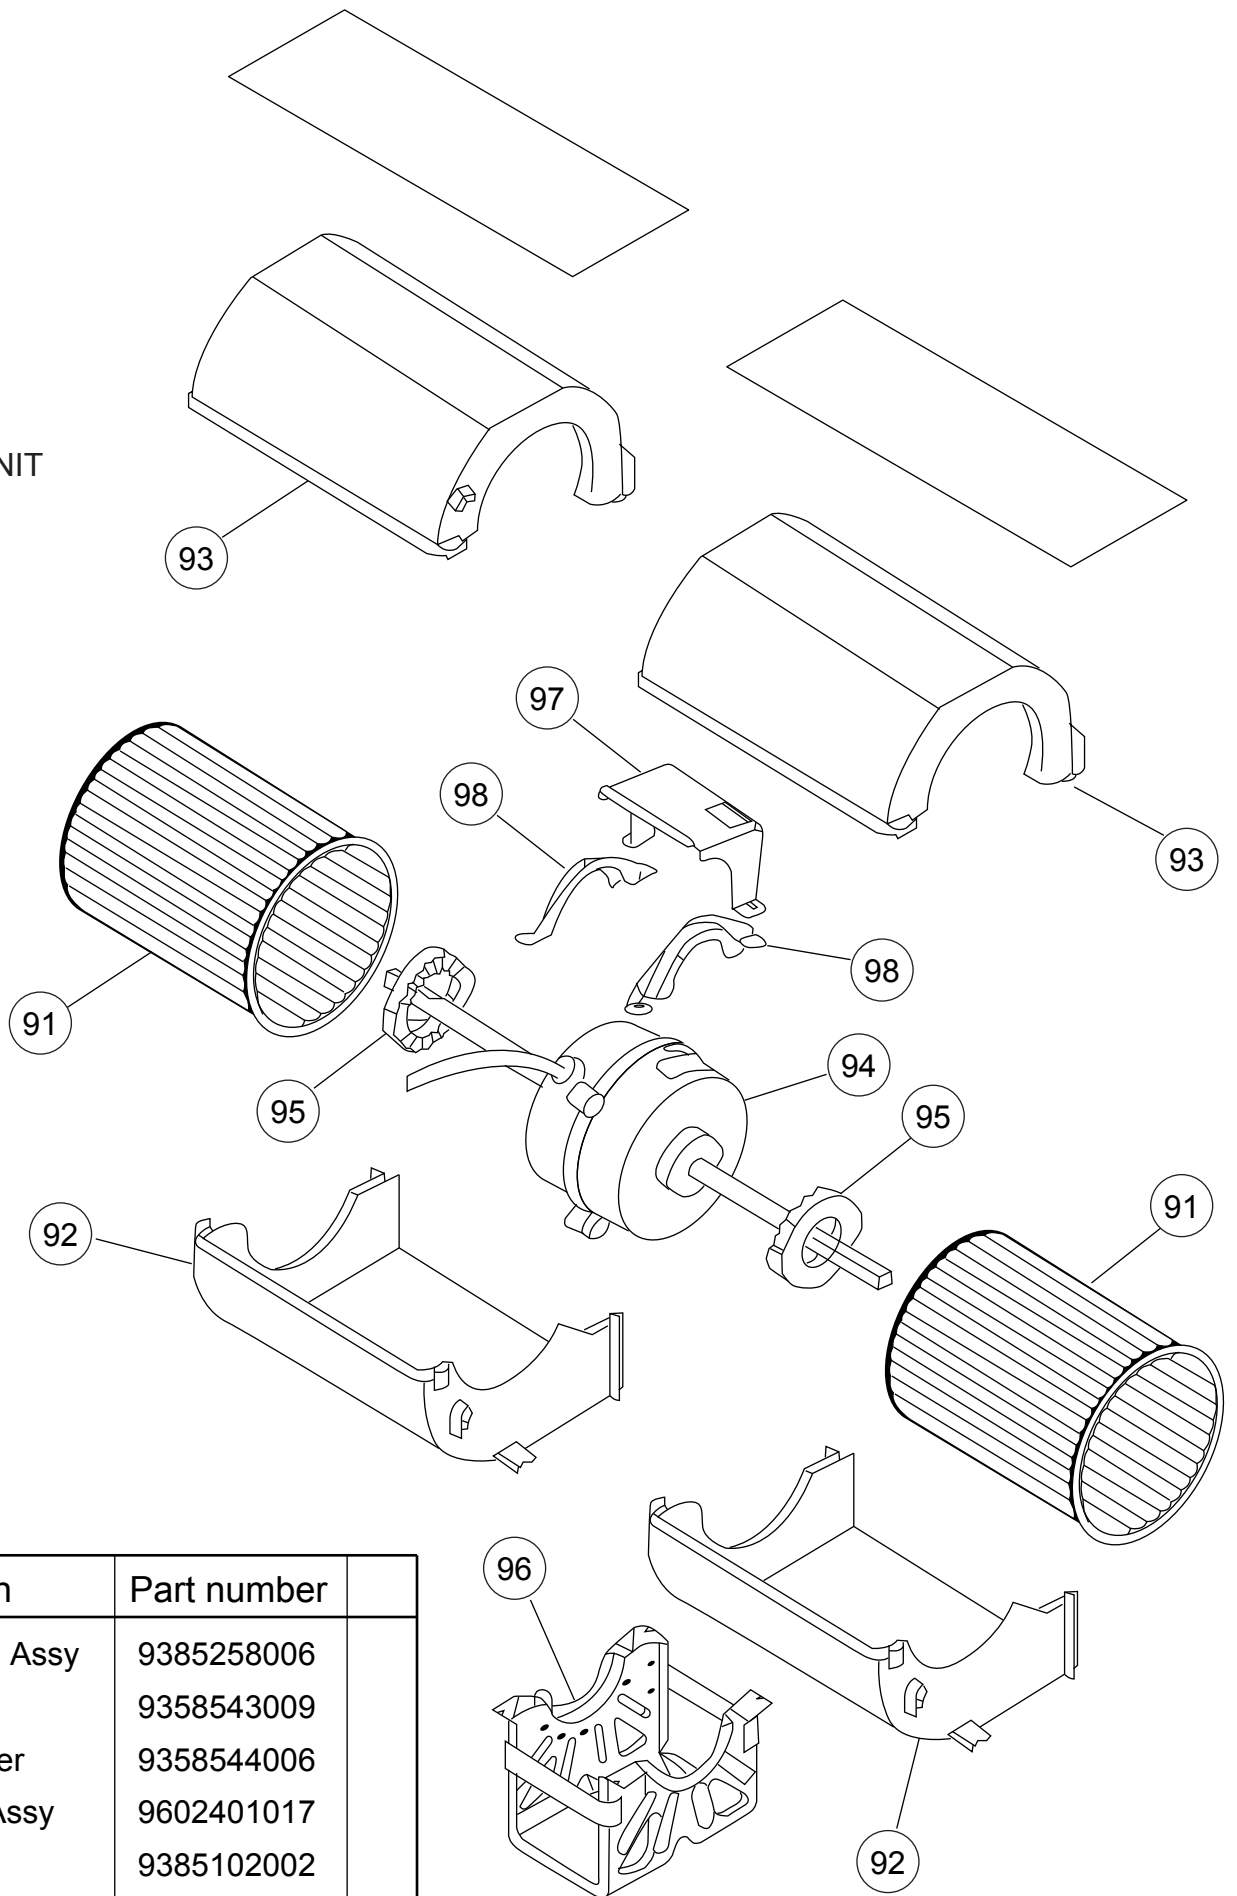

INDOOR UNIT
Fan motor

Ref.	Description	Part number
91	Sirocco Fan Assy	9385258006
92	Casing	9358543009
93	Casing Cover	9358544006
94	Fan Motor Assy	9602401017
95	Rubber	9385102002
96	Motor Fixing Table	9358591000
97	Protector	9359282006
98	Motor Fixture	9358594001