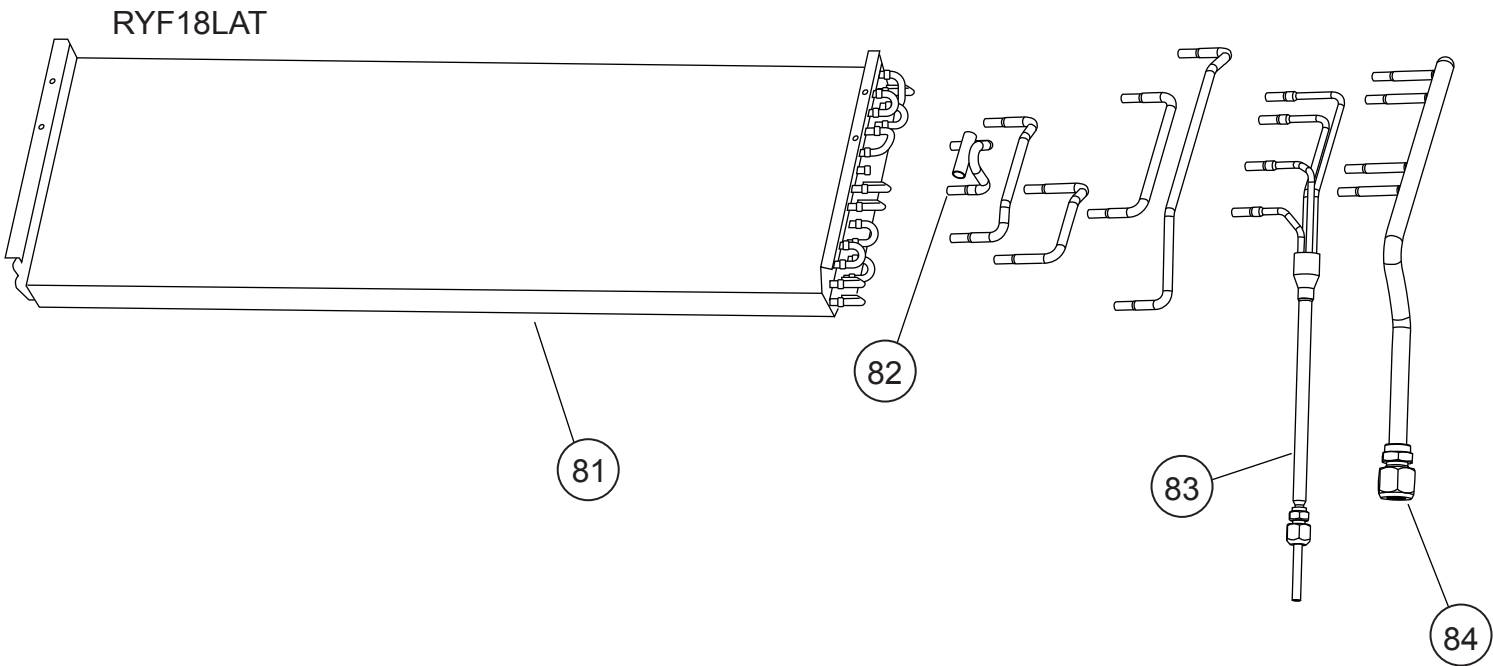

INDOOR UNIT  
Base assy

Ref.	Description	Part number	
61	Base Assy	9359061014	
62	Cap	9358563007	
63	Base Bracket	9358586006	

INDOOR UNIT  
Drain pan assy  
Evaporator

Ref.	Description	Part number
71	Kit (Separate Wall A)	9372666012
72	Kit (Separate Wall B)	9373448013
73	Kit (Drain Pan Assy)	9372669013
74	Drain Cap	9358746004
75	Drain Hose Assy	9359242000
76	Kit (Insulation Flap Base)	9372672013
77	Kit (Dew Proof Plate)	9372673010
78	Catch	9359096009
79	Pipe Thermistor	9900022020