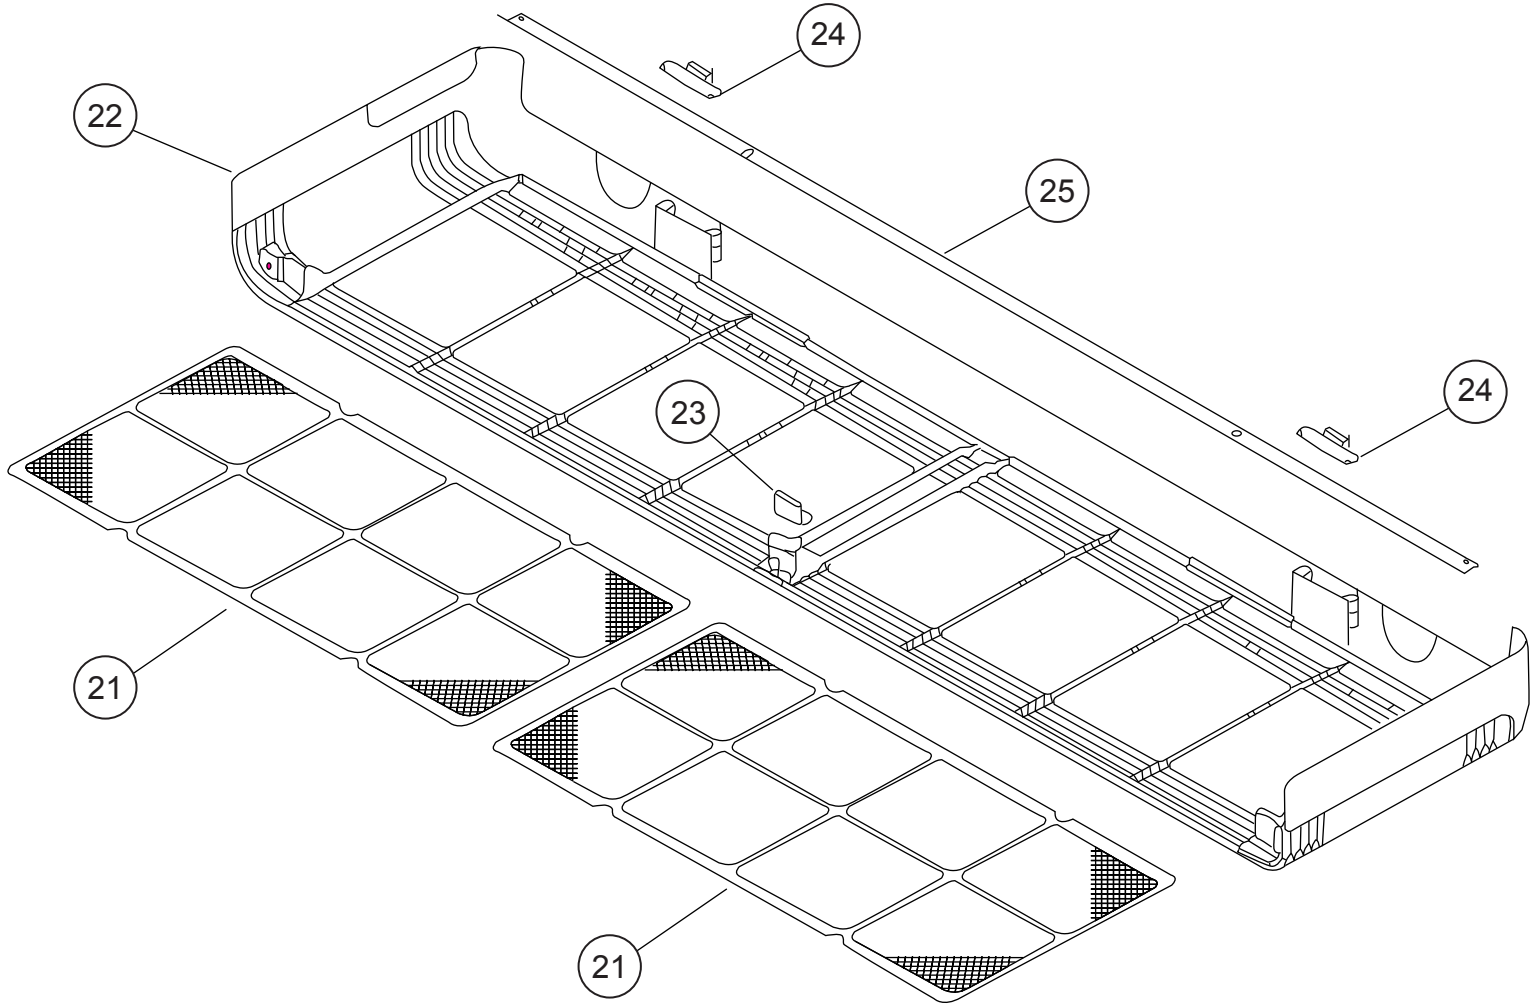

INDOOR UNIT
Grille

Ref.	Description	Part number	
21	Air Filter	9358567029	
22	Grill G	9358533017	
23	Arm Bracket	9359281009	
24	Grille Support	9358602003	
25	Filter Bracket	9358607008