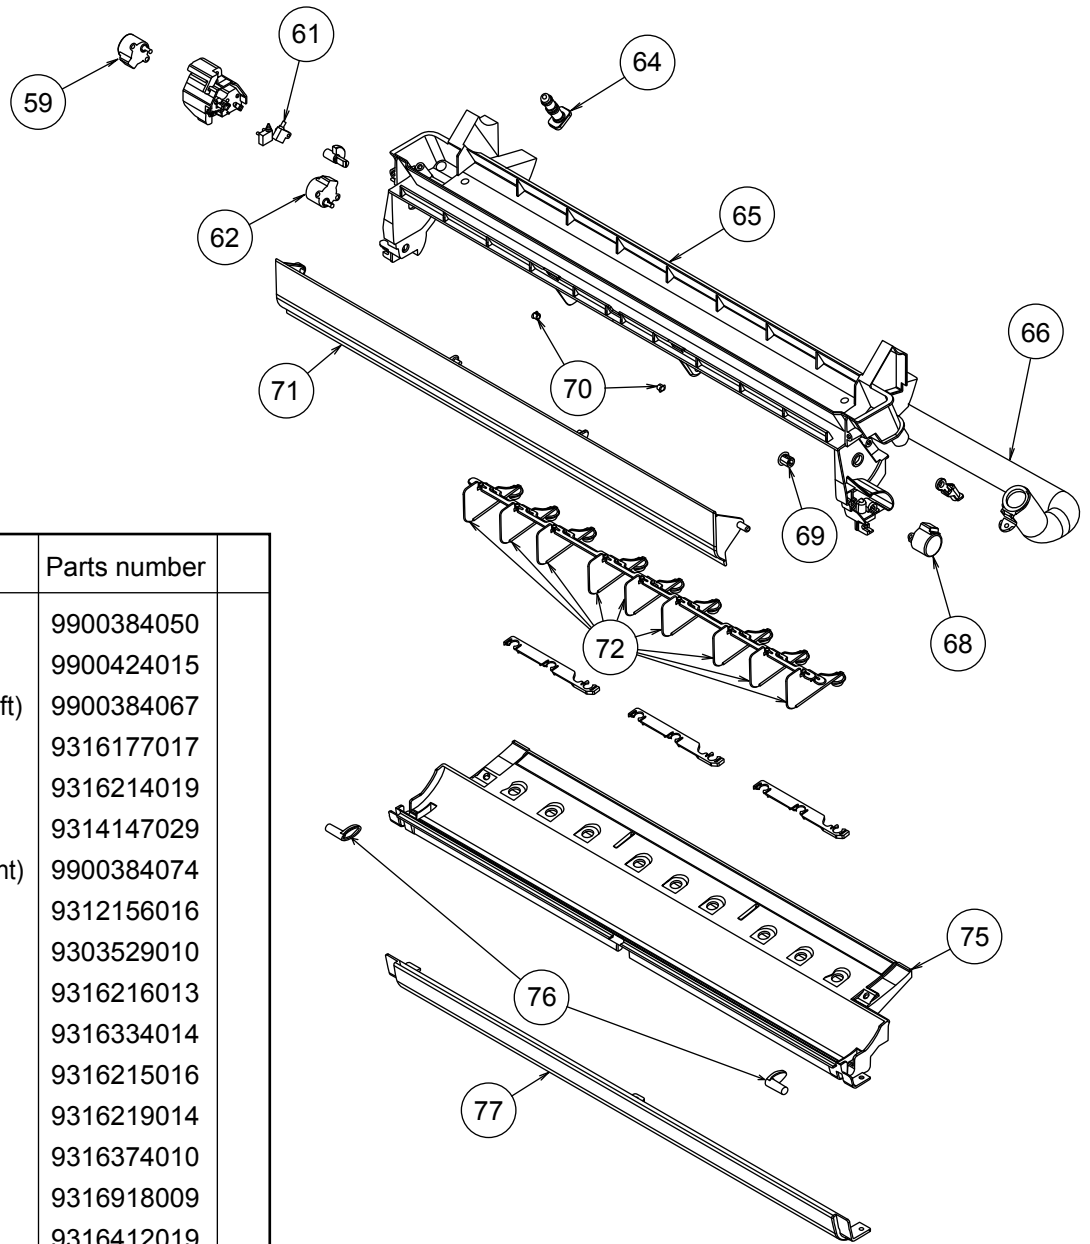

INDOOR UNIT

Ref	Description	Parts number	Ref	Description	Parts number
10	Motor Cushion NR	9313168018	23	Display PCB Assy	9707571028
11	Fan Motor, MFD-34ROM	9602109029	24	Display Cover	9316191013
12	Motor Cushion N	9312979011	25	Thermistor Holder	9316192010
13	Crossflow Fan Assy	9312004034	27	Room Thermistor	9700801108
14	Bearing C Assy	9306628017	28	Motor Holder	9316195011
15	Terminal	9900385026	29	Fan Motor, MFD-14SXM	9602481019
16	Bracket (Terminal)	9316269019	30	Crossflow Fan B Assy	9316309012
17	Cord Clamp	9302271002	31	Control Cover	9316201019
18	Cover (Terminal)	9316307018	32	Controller PCB Assy (09)	9707505078
19	Bracket (Pipe)	9316270015	32	Controller PCB Assy (12)	9707505085
20	Base	9316193017	32	Controller PCB Assy (14)	9707505092
21	Pipe Thermistor	9900425012	33	Control Box	9316200012
22	Display Case	9316194014			

INDOOR UNIT

Ref	Description	Parts number	
36	Evaporator Holder	9316199019	
37	Evaporator Total Assy (09, 12)	9316091016	
37	Evaporator Total Assy (14)	9316091023	
41	Water Seal	9316271012	
42	U Pipe AA Assy	9316095014	

INDOOR UNIT

Ref	Description	Parts number
43	Top Cover	9316207011
46	R and L Louver U	9316208018
49	Fan Guard	9316211018
50	Casing	9316204010
51	Bushing B	9312156016
52	Bushing A	9303529010
53	Gear Case	9316213012
54	Gear A	9309994003
55	Motor Step (up / down)	9900384043
56	Louver U	9316205017
57	Louver Z	9316206014
58	REF (Casing)	9316378018

INDOOR UNIT

Ref	Description	Parts number
59	Motor Step (Damper)	9900384050
61	Switch Micro	9900424015
62	Motor Step (Damper Lock Left)	9900384067
64	Drain Cap	9316177017
65	Drain Pan U	9316214019
66	Drain Hose Assy	9314147029
68	Motor Step (Damper Lock Right)	9900384074
69	Bushing B	9312156016
70	Bushing A	9303529010
71	Damper	9316216013
72	R and L Louver Z	9316334014
75	Drain Pan Z	9316215016
76	Stopper	9316219014
77	Cover (Lower)	9316374010
--	Fan Guard Z	9316918009
--	Drain Pan Assy	9316412019