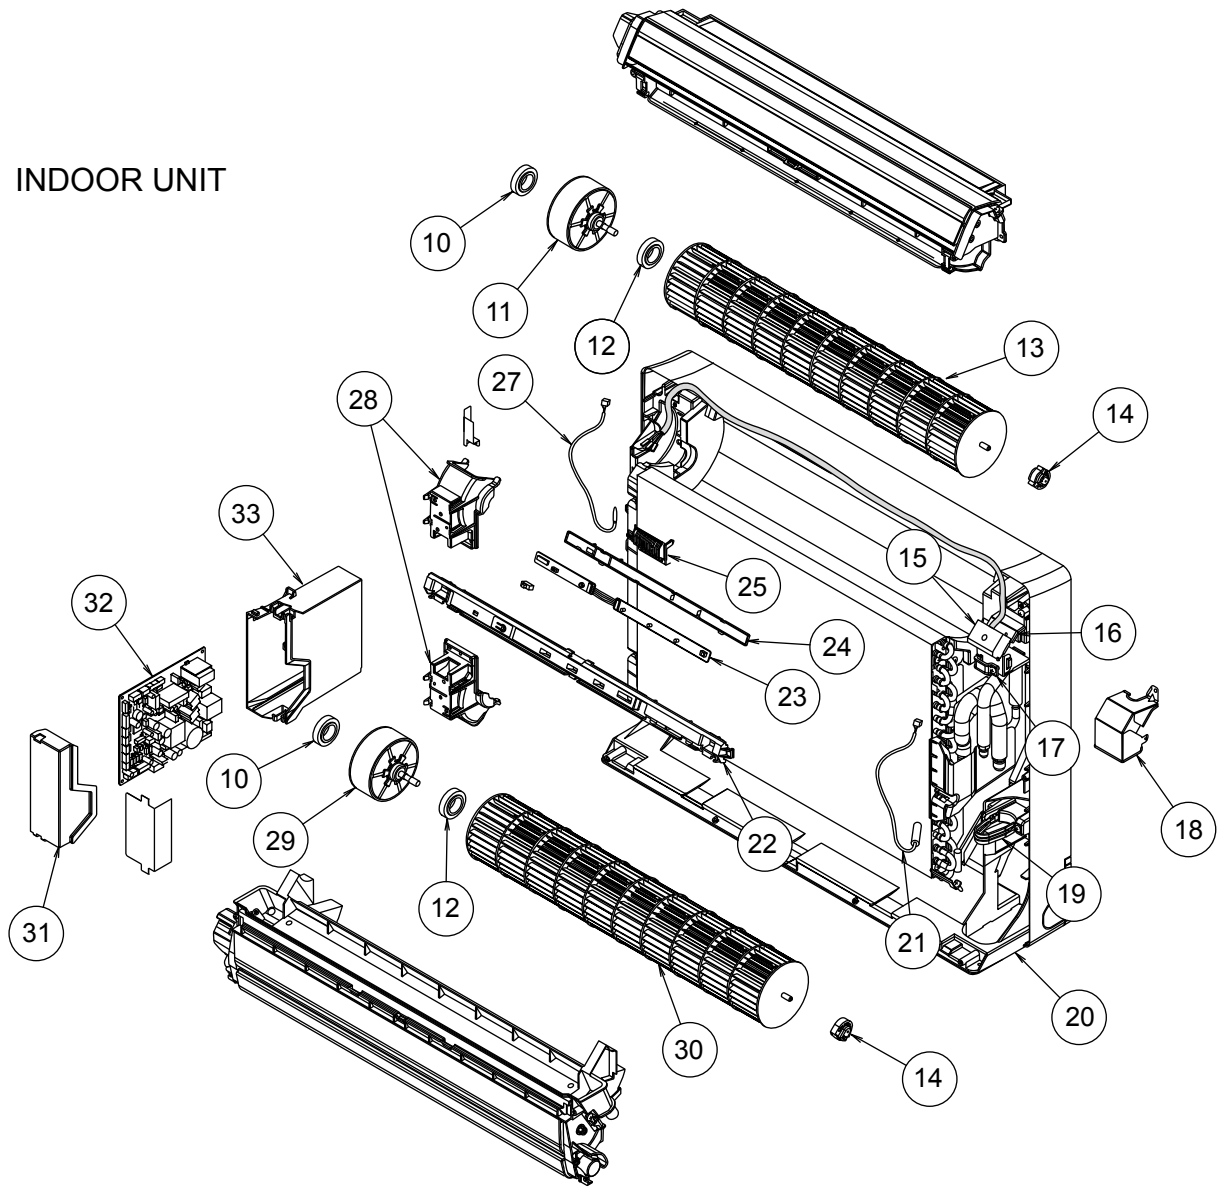

PARTS

INDOOR UNIT

Ref	Description	Parts number
1	Intake Grille Assy	9316418035
2	Rope Assy	9316458017
3	Panel (Front) L	9316187016
4	Panel (Front) R	9316186019
5	Air Filter	9316189010
6	Air Clean Filter Assy	9312152018
8	Panel (Front)	9316185012
9	Bracket Panel	9316272019
--	Remote Control	9316397019
--	Remote Control Holder	9305642045

INDOOR UNIT

Ref	Description	Parts number	Ref	Description	Parts number
10	Motor Cushion NR	9313168018	23	Display PCB Assy	9707571028
11	Fan Motor, MFD-34ROM	9602109029	24	Display Cover	9316191013
12	Motor Cushion N	9312979011	25	Thermistor Holder	9316192010
13	Crossflow Fan Assy	9312004034	27	Room Thermistor	9700801108
14	Bearing C Assy	9306628017	28	Motor Holder	9316195011
15	Terminal	9900385026	29	Fan Motor, MFD-14SXM	9602481019
16	Bracket (Terminal)	9316269019	30	Crossflow Fan B Assy	9316309012
17	Cord Clamp	9302271002	31	Control Cover	9316201019
18	Cover (Terminal)	9316307018	32	Controller PCB Assy (09)	9707505078
19	Bracket (Pipe)	9316270015	32	Controller PCB Assy (12)	9707505085
20	Base	9316193017	32	Controller PCB Assy (14)	9707505092
21	Pipe Thermistor	9900425012	33	Control Box	9316200012
22	Display Case	9316194014			

INDOOR UNIT

Ref	Description	Parts number	
36	Evaporator Holder	9316199019	
37	Evaporator Total Assy (09, 12)	9316091016	
37	Evaporator Total Assy (14)	9316091023	
41	Water Seal	9316271012	
42	U Pipe AA Assy	9316095014	

INDOOR UNIT

Ref	Description	Parts number
43	Top Cover	9316207011
46	R and L Louver U	9316208018
49	Fan Guard	9316211018
50	Casing	9316204010
51	Bushing B	9312156016
52	Bushing A	9303529010
53	Gear Case	9316213012
54	Gear A	9309994003
55	Motor Step (up / down)	9900384043
56	Louver U	9316205017
57	Louver Z	9316206014
58	REF (Casing)	9316378018