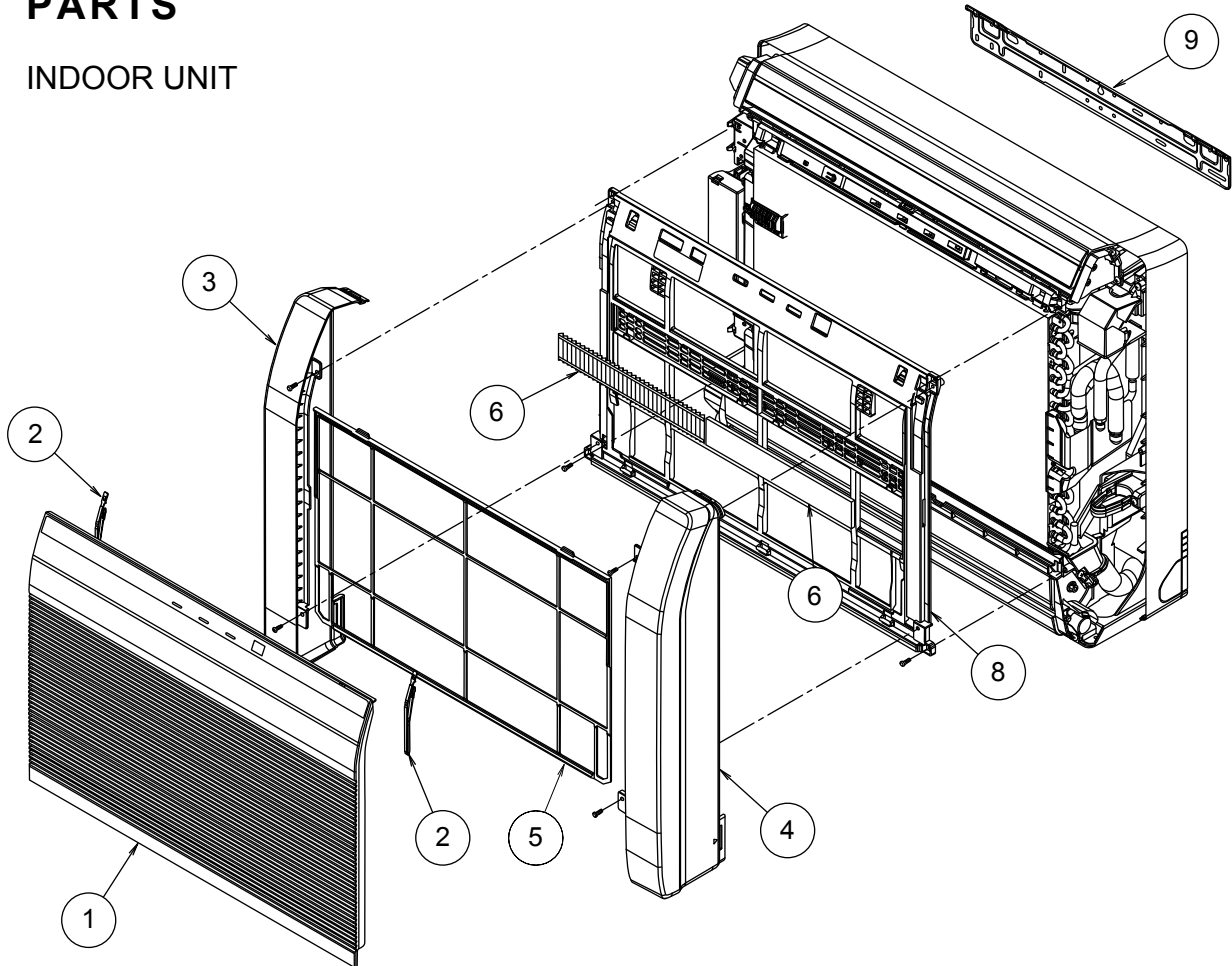

PARTS

INDOOR UNIT

Ref	Description	Parts number
1	Intake Grille Assy	9316418035
2	Rope Assy	9316458017
3	Panel (Front) L	9316187016
4	Panel (Front) R	9316186019
5	Air Filter	9316189010
6	Air Clean Filter Assy	9312152018
8	Panel (Front)	9316185012
9	Bracket Panel	9316272019
--	Remote Control	9316397019
--	Remote Control Holder	9305642045

INDOOR UNIT

Ref	Description	Parts number	Ref	Description	Parts number
10	Motor Cushion NR	9313168018	23	Display PCB Assy	9707571028
11	Fan Motor, MFD-34ROM	9602109029	24	Display Cover	9316191013
12	Motor Cushion N	9312979011	25	Thermistor Holder	9316192010
13	Crossflow Fan Assy	9312004034	27	Room Thermistor	9700801108
14	Bearing C Assy	9306628017	28	Motor Holder	9316195011
15	Terminal	9900385026	29	Fan Motor, MFD-14SXM	9602481019
16	Bracket (Terminal)	9316269019	30	Crossflow Fan B Assy	9316309012
17	Cord Clamp	9302271002	31	Control Cover	9316201019
18	Cover (Terminal)	9316307018	32	Controller PCB Assy (09)	9707505078
19	Bracket (Pipe)	9316270015	32	Controller PCB Assy (12)	9707505085
20	Base	9316193017	32	Controller PCB Assy (14)	9707505092
21	Pipe Thermistor	9900425012	33	Control Box	9316200012
22	Display Case	9316194014			

INDOOR UNIT

Ref	Description	Parts number	
36	Evaporator Holder	9316199019	
37	Evaporator Total Assy (09, 12)	9316091016	
37	Evaporator Total Assy (14)	9316091023	
41	Water Seal	9316271012	
42	U Pipe AA Assy	9316095014	