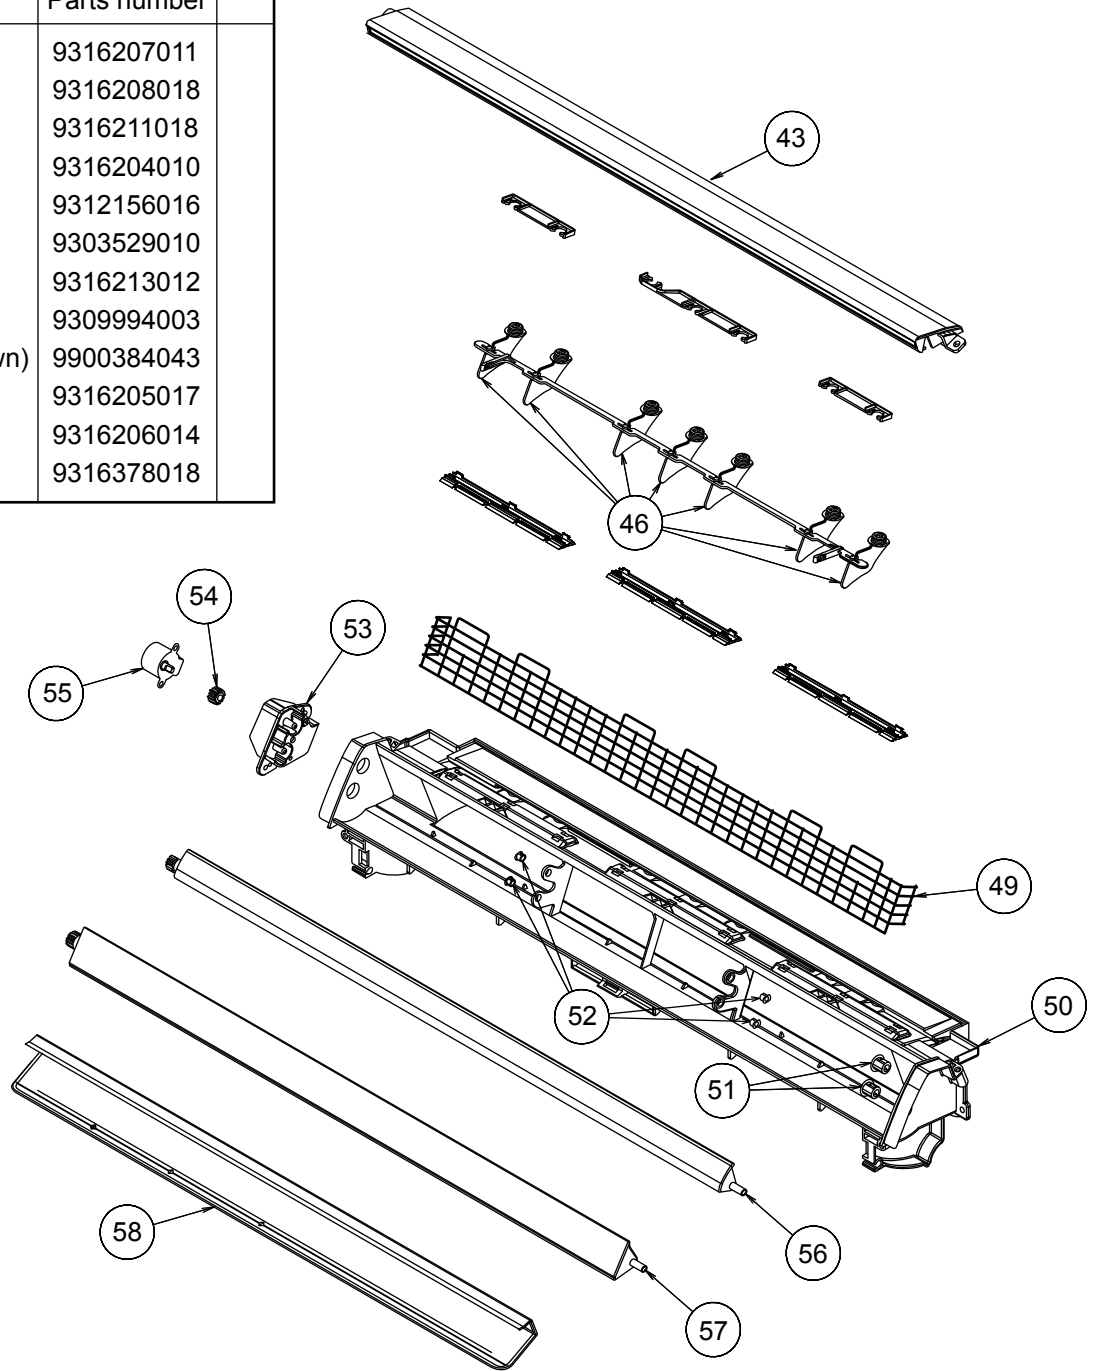

PARTS

INDOOR UNIT

Ref	Description	Parts number
1	Intake Grille Assy	9316418035
2	Rope Assy	9316458017
3	Panel (Front) L	9316187016
4	Panel (Front) R	9316186019
5	Air Filter	9316189010
6	Air Clean Filter Assy	9312152018
8	Panel (Front)	9316185012
9	Bracket Panel	9316272019
--	Remote Control	9316397019
--	Remote Control Holder	9305642045

INDOOR UNIT

Ref	Description	Parts number	Ref	Description	Parts number
10	Motor Cushion NR	9313168018	23	Display PCB Assy	9707571028
11	Fan Motor, MFD-34ROM	9602109029	24	Display Cover	9316191013
12	Motor Cushion N	9312979011	25	Thermistor Holder	9316192010
13	Crossflow Fan Assy	9312004034	27	Room Thermistor	9700801108
14	Bearing C Assy	9306628017	28	Motor Holder	9316195011
15	Terminal	9900385026	29	Fan Motor, MFD-14SXM	9602481019
16	Bracket (Terminal)	9316269019	30	Crossflow Fan B Assy	9316309012
17	Cord Clamp	9302271002	31	Control Cover	9316201019
18	Cover (Terminal)	9316307018	32	Controller PCB Assy (09)	9707505078
19	Bracket (Pipe)	9316270015	32	Controller PCB Assy (12)	9707505085
20	Base	9316193017	32	Controller PCB Assy (14)	9707505092
21	Pipe Thermistor	9900425012	33	Control Box	9316200012
22	Display Case	9316194014			

INDOOR UNIT

Ref	Description	Parts number	
36	Evaporator Holder	9316199019	
37	Evaporator Total Assy (09, 12)	9316091016	
37	Evaporator Total Assy (14)	9316091023	
41	Water Seal	9316271012	
42	U Pipe AA Assy	9316095014	

INDOOR UNIT

Ref	Description	Parts number
43	Top Cover	9316207011
46	R and L Louver U	9316208018
49	Fan Guard	9316211018
50	Casing	9316204010
51	Bushing B	9312156016
52	Bushing A	9303529010
53	Gear Case	9316213012
54	Gear A	9309994003
55	Motor Step (up / down)	9900384043
56	Louver U	9316205017
57	Louver Z	9316206014
58	REF (Casing)	9316378018