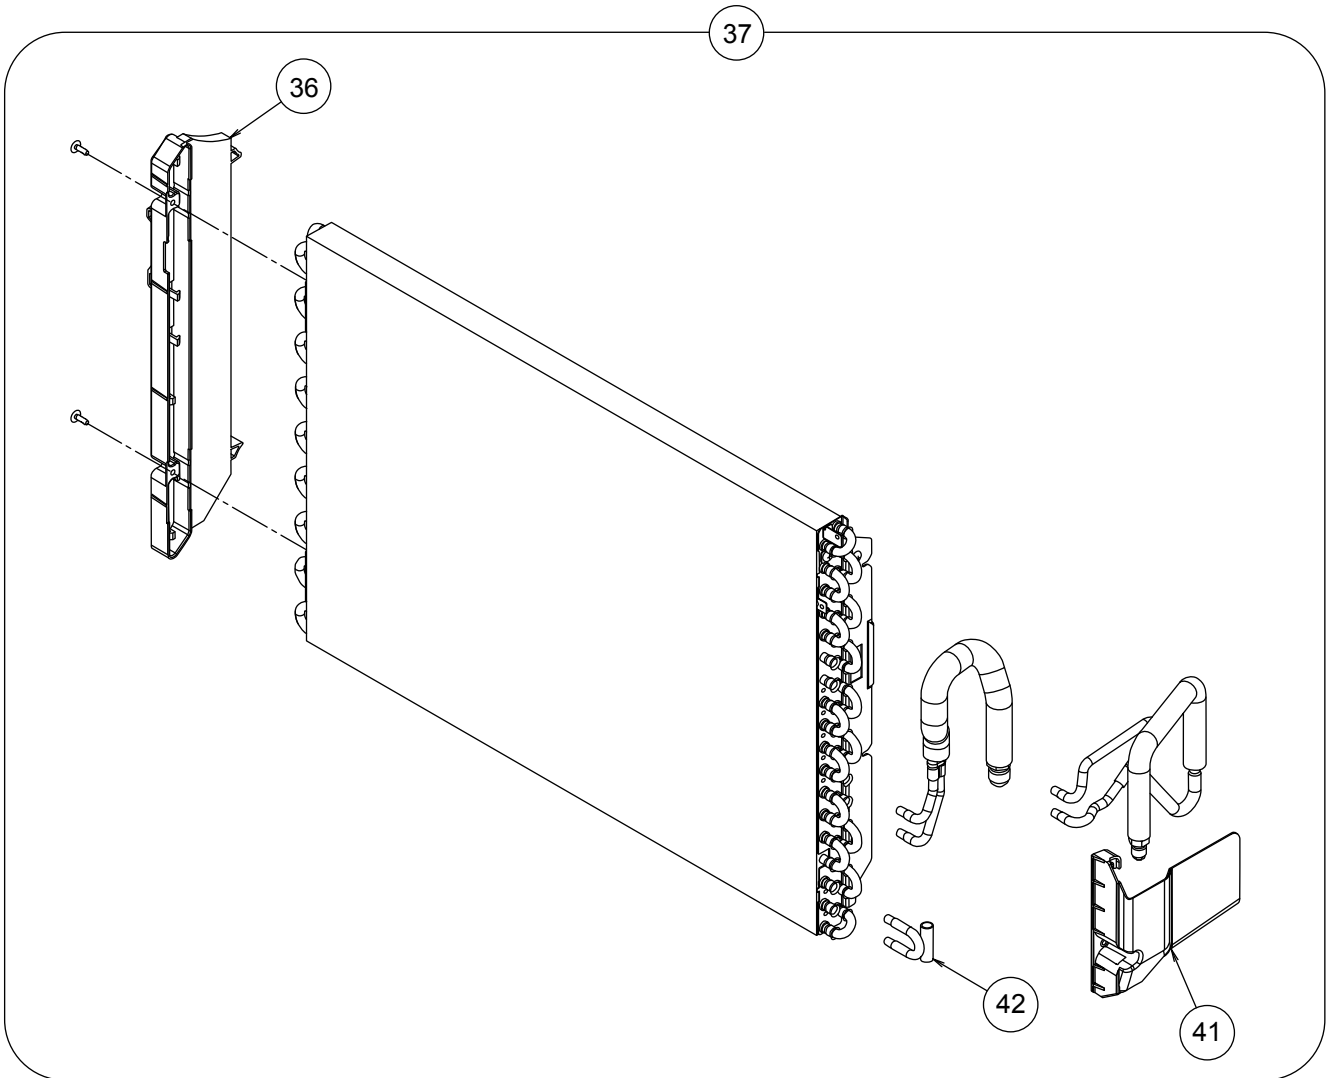

PARTS

INDOOR UNIT

Ref	Description	Parts number
1	Intake Grille Assy	9316418035
2	Rope Assy	9316458017
3	Panel (Front) L	9316187016
4	Panel (Front) R	9316186019
5	Air Filter	9316189010
6	Air Clean Filter Assy	9312152018
8	Panel (Front)	9316185012
9	Bracket Panel	9316272019
--	Remote Control	9316397019
--	Remote Control Holder	9305642045

INDOOR UNIT

Ref	Description	Parts number	Ref	Description	Parts number
10	Motor Cushion NR	9313168018	23	Display PCB Assy	9707571028
11	Fan Motor, MFD-34ROM	9602109029	24	Display Cover	9316191013
12	Motor Cushion N	9312979011	25	Thermistor Holder	9316192010
13	Crossflow Fan Assy	9312004034	27	Room Thermistor	9700801108
14	Bearing C Assy	9306628017	28	Motor Holder	9316195011
15	Terminal	9900385026	29	Fan Motor, MFD-14SXM	9602481019
16	Bracket (Terminal)	9316269019	30	Crossflow Fan B Assy	9316309012
17	Cord Clamp	9302271002	31	Control Cover	9316201019
18	Cover (Terminal)	9316307018	32	Controller PCB Assy (09)	9707505078
19	Bracket (Pipe)	9316270015	32	Controller PCB Assy (12)	9707505085
20	Base	9316193017	32	Controller PCB Assy (14)	9707505092
21	Pipe Thermistor	9900425012	33	Control Box	9316200012
22	Display Case	9316194014			

INDOOR UNIT

Ref	Description	Parts number	
36	Evaporator Holder	9316199019	
37	Evaporator Total Assy (09, 12)	9316091016	
37	Evaporator Total Assy (14)	9316091023	
41	Water Seal	9316271012	
42	U Pipe AA Assy	9316095014	