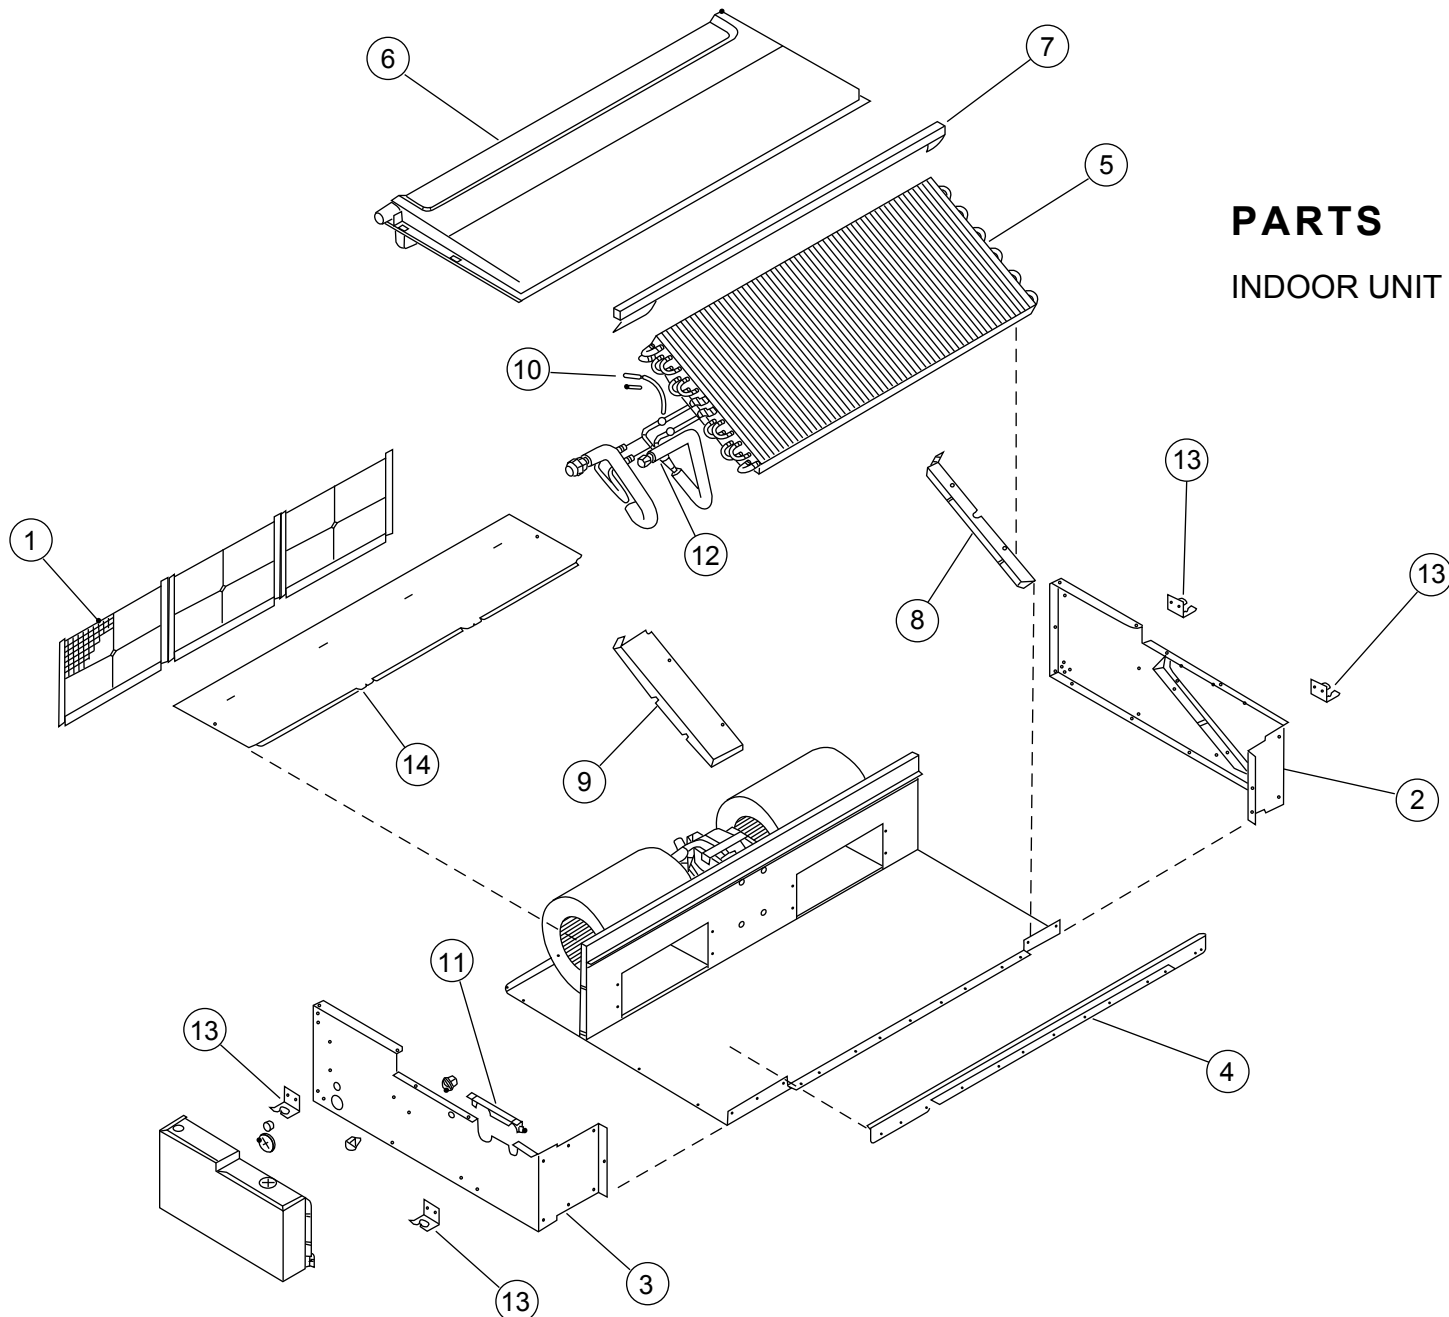

PARTS

INDOOR UNIT

Ref.	Description	Part number		
		RDF12LALU	RDF14LALU	RDF18LALU RDF22LALU
1	Air Filter	9366833017	9366833017	9366833017
2	Side Panel R Sub Assy	9364505022	9364505022	9364505022
3	Side Panel L Sub Assy	9364506029	9364506029	9364506029
4	Front Panel Sub Assy	9364508023	9364508023	9364508023
5	Evaporator Assy	9373255024	9373255017	9372972014
6	Drain Pan Sub Assy	9364502069	9364502069	9364502069
7	Evaporator Support Plate	9363404005	9363404005	9363404005
8	Bracket Evaporator R	9363199000	9363199000	9363199000
9	Bracket Evaporator L	9363198003	9363198003	9363198003
10	Pipe Thermistor	9703297090	9703297069	9703297090
11	Pipe Cover	9363327007	9363327007	9363327007
12	Distributor Assy	9373034254	9373034209	9373034216
13	Hook	9363195002	9363195002	9363195002
14	Cabinet Cover Sub Assy	9364503028	9364503028	9364503028
--	Drain Cap Assy	9377878014	9377878014	9377878014
--	Coupling Pipe Assy	9373038467	9373038085	---
--	Outlet (Eva) Assy	---	---	9372978047

INDOOR UNIT

Ref.	Description	Part number
21	Top Panel Sub Assy	9364507026
22	Panel Assy (Motor)	9363401004
23	Casing Assy	9363322002
24	Sirocco Fan Assy	9385258006
25	Motor Fixing Table Assy	9358591000
26	Fan Motor Assy	9602401017
27	Motor Fixture	9358594001
28	Rubber (Vibration-proof)	9385102002
29	Room Thermistor	9703299018

INDOOR UNIT

Ref.	Description	Part number
31	Control Box	9375240035
32	Controller PCB Assy (12)	9707393378
32	Controller PCB Assy (14)	9707393385
32	Controller PCB Assy (18)	9707393392
32	Controller PCB Assy (22)	9707393408
33	Power Supply PCB Assy	9707398038
34	Terminal	9703345012
35	Terminal	9306489045
--	Control Box Cover	9363201000
--	Remote Control	9372266199
--	Wire	9372714010
--	Hole Cover	9378176010
--	Cap (Power)	9352173011