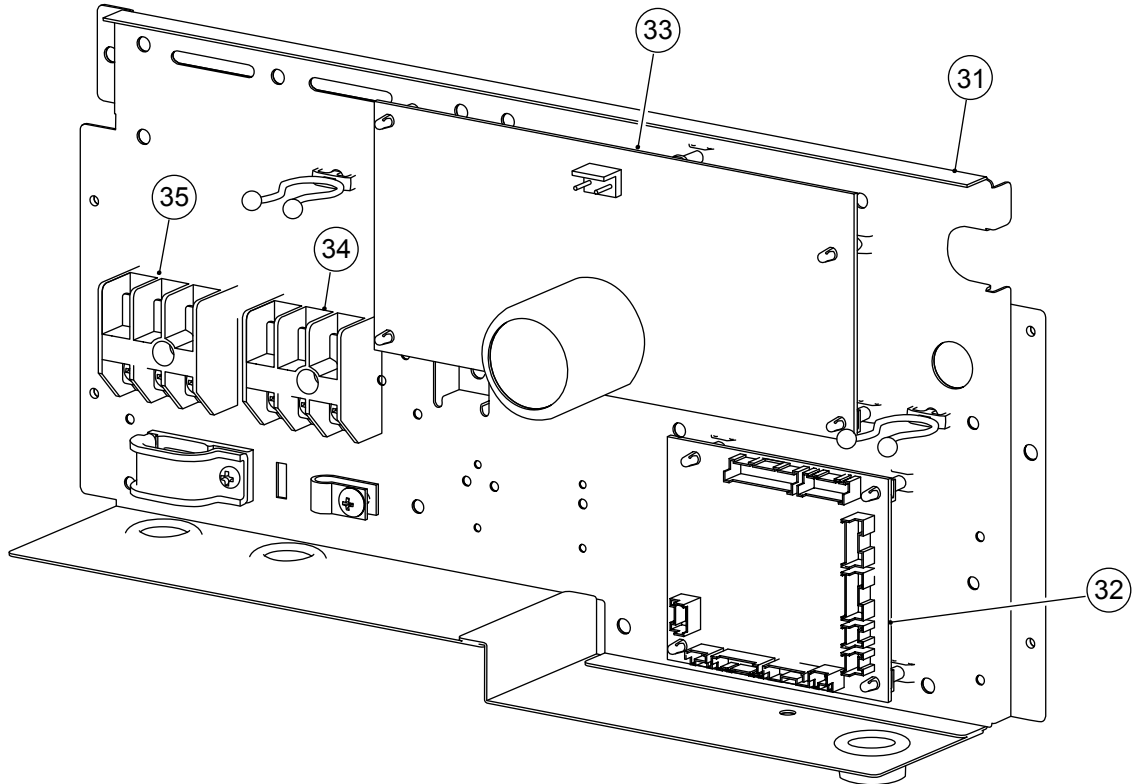

PARTS

INDOOR UNIT

Ref.	Description	Part number		
		RDF12LALU	RDF14LALU	RDF18LALU RDF22LALU
1	Air Filter	9366833017	9366833017	9366833017
2	Side Panel R Sub Assy	9364505022	9364505022	9364505022
3	Side Panel L Sub Assy	9364506029	9364506029	9364506029
4	Front Panel Sub Assy	9364508023	9364508023	9364508023
5	Evaporator Assy	9373255024	9373255017	9372972014
6	Drain Pan Sub Assy	9364502069	9364502069	9364502069
7	Evaporator Support Plate	9363404005	9363404005	9363404005
8	Bracket Evaporator R	9363199000	9363199000	9363199000
9	Bracket Evaporator L	9363198003	9363198003	9363198003
10	Pipe Thermistor	9703297090	9703297069	9703297090
11	Pipe Cover	9363327007	9363327007	9363327007
12	Distributor Assy	9373034254	9373034209	9373034216
13	Hook	9363195002	9363195002	9363195002
14	Cabinet Cover Sub Assy	9364503028	9364503028	9364503028
--	Drain Cap Assy	9377878014	9377878014	9377878014
--	Coupling Pipe Assy	9373038467	9373038085	---
--	Outlet (Eva) Assy	---	---	9372978047

INDOOR UNIT

Ref.	Description	Part number
21	Top Panel Sub Assy	9364507026
22	Panel Assy (Motor)	9363401004
23	Casing Assy	9363322002
24	Sirocco Fan Assy	9385258006
25	Motor Fixing Table Assy	9358591000
26	Fan Motor Assy	9602401017
27	Motor Fixture	9358594001
28	Rubber (Vibration-proof)	9385102002
29	Room Thermistor	9703299018

INDOOR UNIT

Ref.	Description	Part number
31	Control Box	9375240035
32	Controller PCB Assy (12)	9707393378
32	Controller PCB Assy (14)	9707393385
32	Controller PCB Assy (18)	9707393392
32	Controller PCB Assy (22)	9707393408
33	Power Supply PCB Assy	9707398038
34	Terminal	9703345012
35	Terminal	9306489045
--	Control Box Cover	9363201000
--	Remote Control	9372266199
--	Wire	9372714010
--	Hole Cover	9378176010
--	Cap (Power)	9352173011