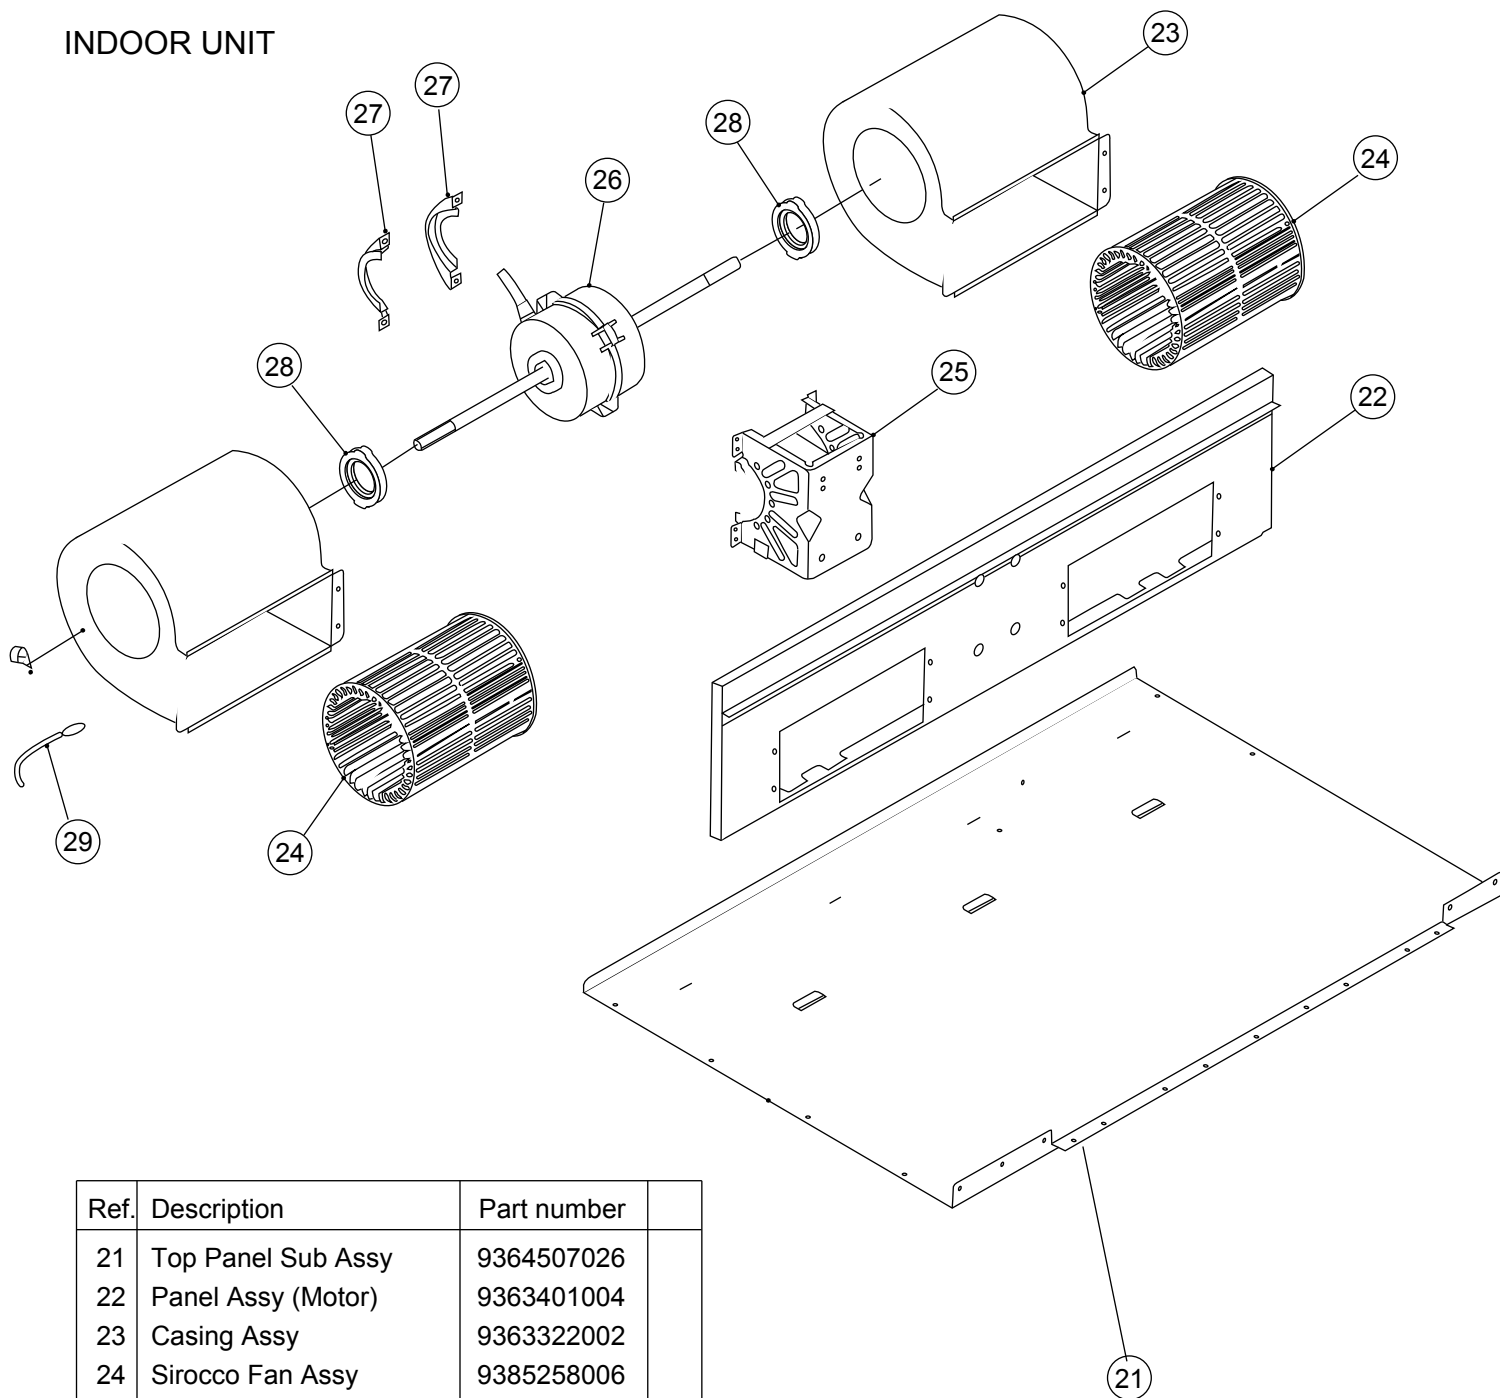

PARTS

INDOOR UNIT

Ref.	Description	Part number		
		RDF12LALU	RDF14LALU	RDF18LALU RDF22LALU
1	Air Filter	9366833017	9366833017	9366833017
2	Side Panel R Sub Assy	9364505022	9364505022	9364505022
3	Side Panel L Sub Assy	9364506029	9364506029	9364506029
4	Front Panel Sub Assy	9364508023	9364508023	9364508023
5	Evaporator Assy	9373255024	9373255017	9372972014
6	Drain Pan Sub Assy	9364502069	9364502069	9364502069
7	Evaporator Support Plate	9363404005	9363404005	9363404005
8	Bracket Evaporator R	9363199000	9363199000	9363199000
9	Bracket Evaporator L	9363198003	9363198003	9363198003
10	Pipe Thermistor	9703297090	9703297069	9703297090
11	Pipe Cover	9363327007	9363327007	9363327007
12	Distributor Assy	9373034254	9373034209	9373034216
13	Hook	9363195002	9363195002	9363195002
14	Cabinet Cover Sub Assy	9364503028	9364503028	9364503028
--	Drain Cap Assy	9377878014	9377878014	9377878014
--	Coupling Pipe Assy	9373038467	9373038085	---
--	Outlet (Eva) Assy	---	---	9372978047

INDOOR UNIT

Ref.	Description	Part number
21	Top Panel Sub Assy	9364507026
22	Panel Assy (Motor)	9363401004
23	Casing Assy	9363322002
24	Sirocco Fan Assy	9385258006
25	Motor Fixing Table Assy	9358591000
26	Fan Motor Assy	9602401017
27	Motor Fixture	9358594001
28	Rubber (Vibration-proof)	9385102002
29	Room Thermistor	9703299018

INDOOR UNIT

Ref.	Description	Part number
31	Control Box	9375240035
32	Controller PCB Assy (12)	9707393378
32	Controller PCB Assy (14)	9707393385
32	Controller PCB Assy (18)	9707393392
32	Controller PCB Assy (22)	9707393408
33	Power Supply PCB Assy	9707398038
34	Terminal	9703345012
35	Terminal	9306489045
--	Control Box Cover	9363201000
--	Remote Control	9372266199
--	Wire	9372714010
--	Hole Cover	9378176010
--	Cap (Power)	9352173011