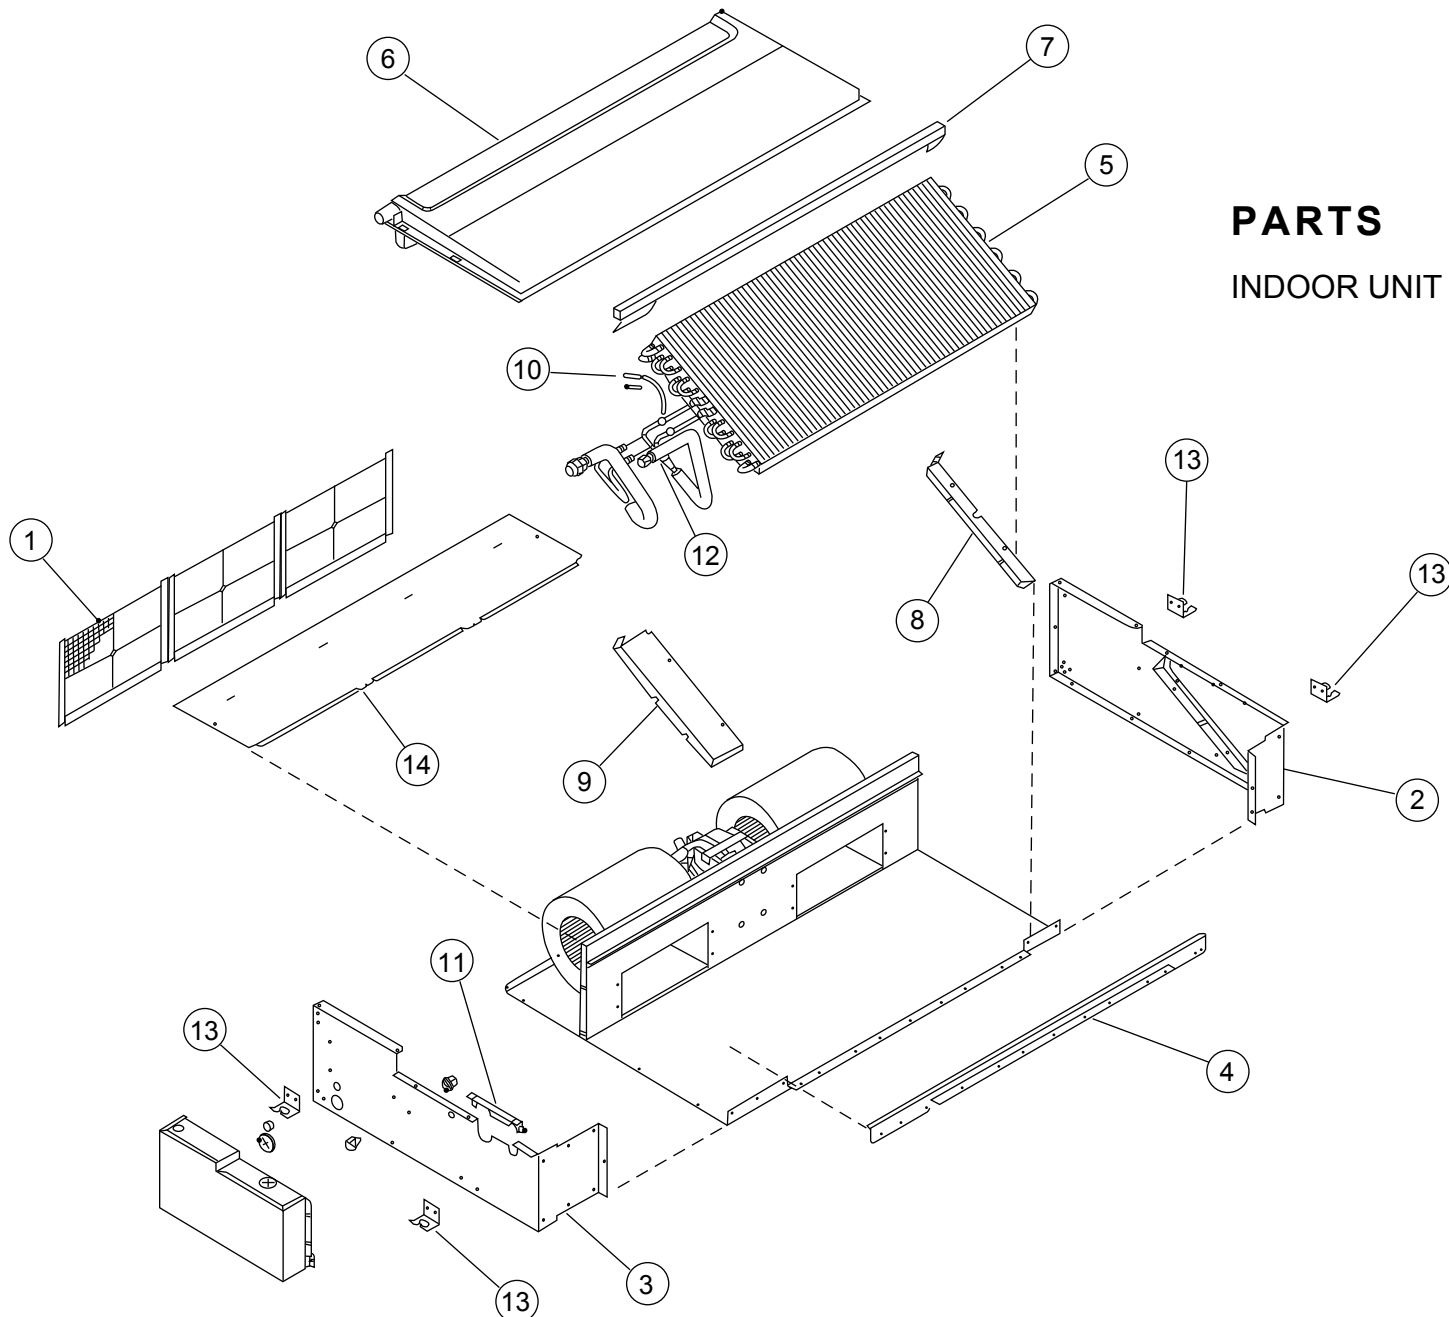

# PARTS

## INDOOR UNIT

Ref.	Description	Part number		
		RDF12LALU	RDF14LALU	RDF18LALU
1	Air Filter	9366833017	9366833017	9366833017
2	Side Panel R Sub Assy	9364505022	9364505022	9364505022
3	Side Panel L Sub Assy	9364506029	9364506029	9364506029
4	Front Panel Sub Assy	9364508023	9364508023	9364508023
5	Evaporator Assy	9373255024	9373255017	9372972014
6	Drain Pan Sub Assy	9364502069	9364502069	9364502069
7	Evaporator Support Plate	9363404005	9363404005	9363404005
8	Bracket Evaporator R	9363199000	9363199000	9363199000
9	Bracket Evaporator L	9363198003	9363198003	9363198003
10	Pipe Thermistor	9703297090	9703297069	9703297090
11	Pipe Cover	9363327007	9363327007	9363327007
12	Distributor Assy	9373034254	9373034209	9373034216
13	Hook	9363195002	9363195002	9363195002
14	Cabinet Cover Sub Assy	9364503028	9364503028	9364503028
--	Drain Cap Assy	9377878014	9377878014	9377878014
--	Coupling Pipe Assy	9373038467	9373038085	---
--	Outlet (Eva) Assy	---	---	9372978047

# INDOOR UNIT

Ref.	Description	Part number
21	Top Panel Sub Assy	9364507026
22	Panel Assy (Motor)	9363401004
23	Casing Assy	9363322002
24	Sirocco Fan Assy	9385258006
25	Motor Fixing Table Assy	9358591000
26	Fan Motor Assy	9602401017
27	Motor Fixture	9358594001
28	Rubber (Vibration-proof)	9385102002
29	Room Thermistor	9703299018

## INDOOR UNIT

Ref.	Description	Part number
31	Control Box	9375240035
32	Controller PCB Assy (12)	9707393378
32	Controller PCB Assy (14)	9707393385
32	Controller PCB Assy (18)	9707393392
33	Power Supply PCB Assy	9707398038
34	Terminal	9703345012
35	Terminal	9306489045
--	Control Box Cover	9363201000
--	Remote Control	9372266199
--	Wire	9372714010
--	Hole Cover	9378176010
--	Cap (Power)	9352173011