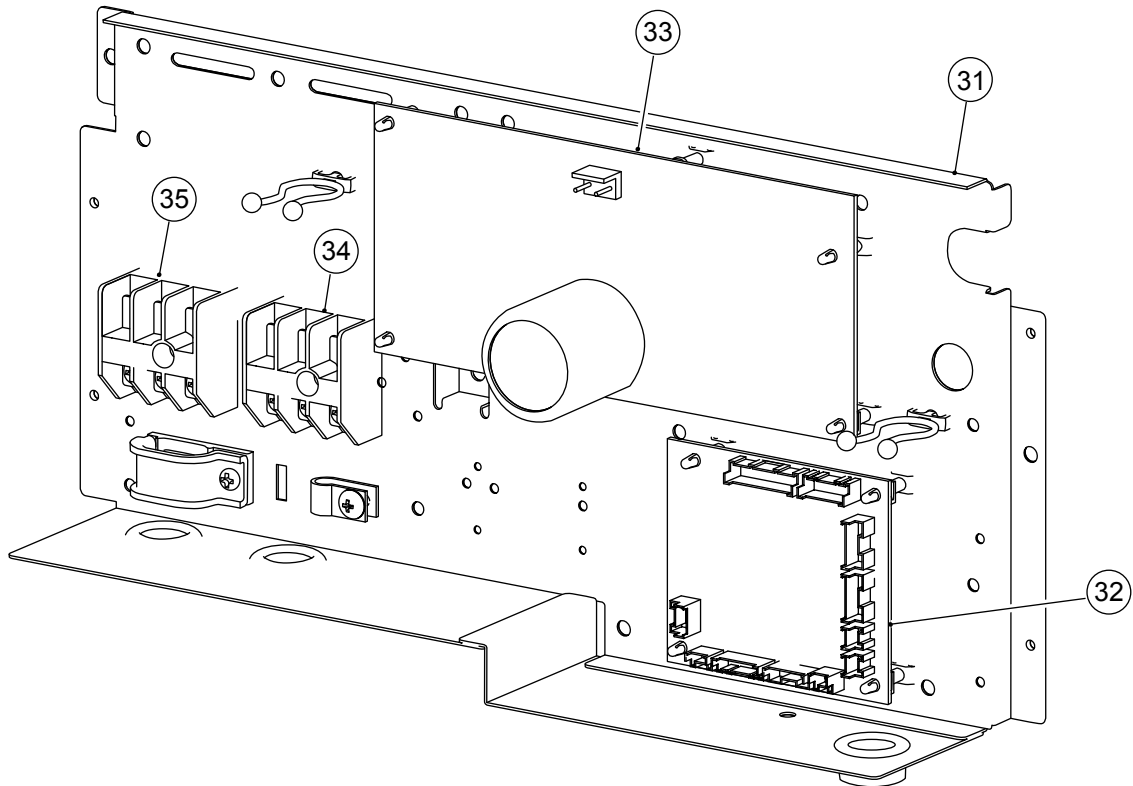

## INDOOR UNIT

Ref.	Description	Part number		
		RDF12LALU	RDF14LALU	RDF18LALU
1	Air Filter	9366833017	9366833017	9366833017
2	Side Panel R Sub Assy	9364505022	9364505022	9364505022
3	Side Panel L Sub Assy	9364506029	9364506029	9364506029
4	Front Panel Sub Assy	9364508023	9364508023	9364508023
5	Evaporator Assy	9373255024	9373255017	9372972014
6	Drain Pan Sub Assy	9364502069	9364502069	9364502069
7	Evaporator Support Plate	9363404005	9363404005	9363404005
8	Bracket Evaporator R	9363199000	9363199000	9363199000
9	Bracket Evaporator L	9363198003	9363198003	9363198003
10	Pipe Thermistor	9703297090	9703297069	9703297090
11	Pipe Cover	9363327007	9363327007	9363327007
12	Distributor Assy	9373034254	9373034209	9373034216
13	Hook	9363195002	9363195002	9363195002
14	Cabinet Cover Sub Assy	9364503028	9364503028	9364503028
--	Drain Cap Assy	9377878014	9377878014	9377878014
--	Coupling Pipe Assy	9373038467	9373038085	---
--	Outlet (Eva) Assy	---	---	9372978047

# INDOOR UNIT

Ref.	Description	Part number
21	Top Panel Sub Assy	9364507026
22	Panel Assy (Motor)	9363401004
23	Casing Assy	9363322002
24	Sirocco Fan Assy	9385258006
25	Motor Fixing Table Assy	9358591000
26	Fan Motor Assy	9602401017
27	Motor Fixture	9358594001
28	Rubber (Vibration-proof)	9385102002
29	Room Thermistor	9703299018

## INDOOR UNIT

Ref.	Description	Part number
31	Control Box	9375240035
32	Controller PCB Assy (12)	9707393378
32	Controller PCB Assy (14)	9707393385
32	Controller PCB Assy (18)	9707393392
33	Power Supply PCB Assy	9707398038
34	Terminal	9703345012
35	Terminal	9306489045
--	Control Box Cover	9363201000
--	Remote Control	9372266199
--	Wire	9372714010
--	Hole Cover	9378176010
--	Cap (Power)	9352173011