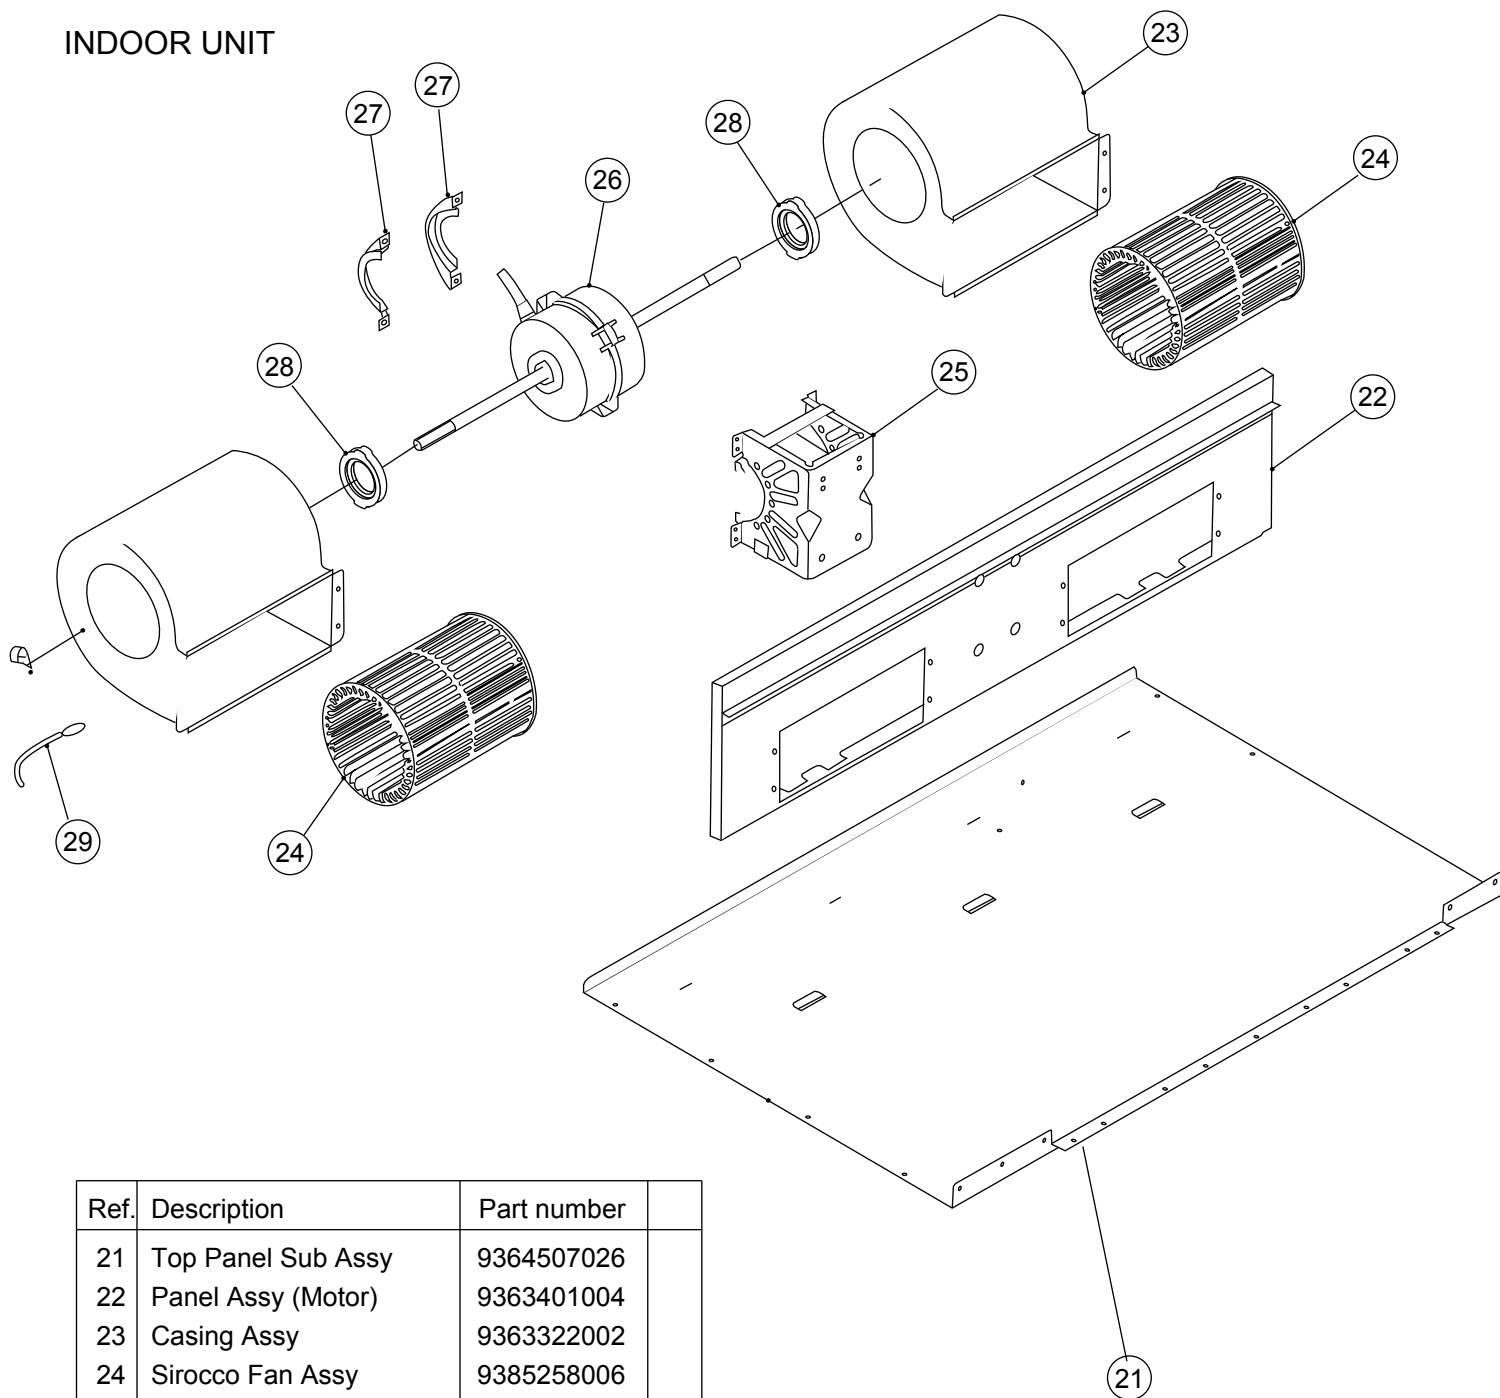

# PARTS

## INDOOR UNIT

Ref.	Description	Part number		
		RDF12LALU	RDF14LALU	RDF18LALU
1	Air Filter	9366833017	9366833017	9366833017
2	Side Panel R Sub Assy	9364505022	9364505022	9364505022
3	Side Panel L Sub Assy	9364506029	9364506029	9364506029
4	Front Panel Sub Assy	9364508023	9364508023	9364508023
5	Evaporator Assy	9373255024	9373255017	9372972014
6	Drain Pan Sub Assy	9364502069	9364502069	9364502069
7	Evaporator Support Plate	9363404005	9363404005	9363404005
8	Bracket Evaporator R	9363199000	9363199000	9363199000
9	Bracket Evaporator L	9363198003	9363198003	9363198003
10	Pipe Thermistor	9703297090	9703297069	9703297090
11	Pipe Cover	9363327007	9363327007	9363327007
12	Distributor Assy	9373034254	9373034209	9373034216
13	Hook	9363195002	9363195002	9363195002
14	Cabinet Cover Sub Assy	9364503028	9364503028	9364503028
--	Drain Cap Assy	9377878014	9377878014	9377878014
--	Coupling Pipe Assy	9373038467	9373038085	---
--	Outlet (Eva) Assy	---	---	9372978047

# INDOOR UNIT

Ref.	Description	Part number
21	Top Panel Sub Assy	9364507026
22	Panel Assy (Motor)	9363401004
23	Casing Assy	9363322002
24	Sirocco Fan Assy	9385258006
25	Motor Fixing Table Assy	9358591000
26	Fan Motor Assy	9602401017
27	Motor Fixture	9358594001
28	Rubber (Vibration-proof)	9385102002
29	Room Thermistor	9703299018

## INDOOR UNIT

Ref.	Description	Part number
31	Control Box	9375240035
32	Controller PCB Assy (12)	9707393378
32	Controller PCB Assy (14)	9707393385
32	Controller PCB Assy (18)	9707393392
33	Power Supply PCB Assy	9707398038
34	Terminal	9703345012
35	Terminal	9306489045
--	Control Box Cover	9363201000
--	Remote Control	9372266199
--	Wire	9372714010
--	Hole Cover	9378176010
--	Cap (Power)	9352173011