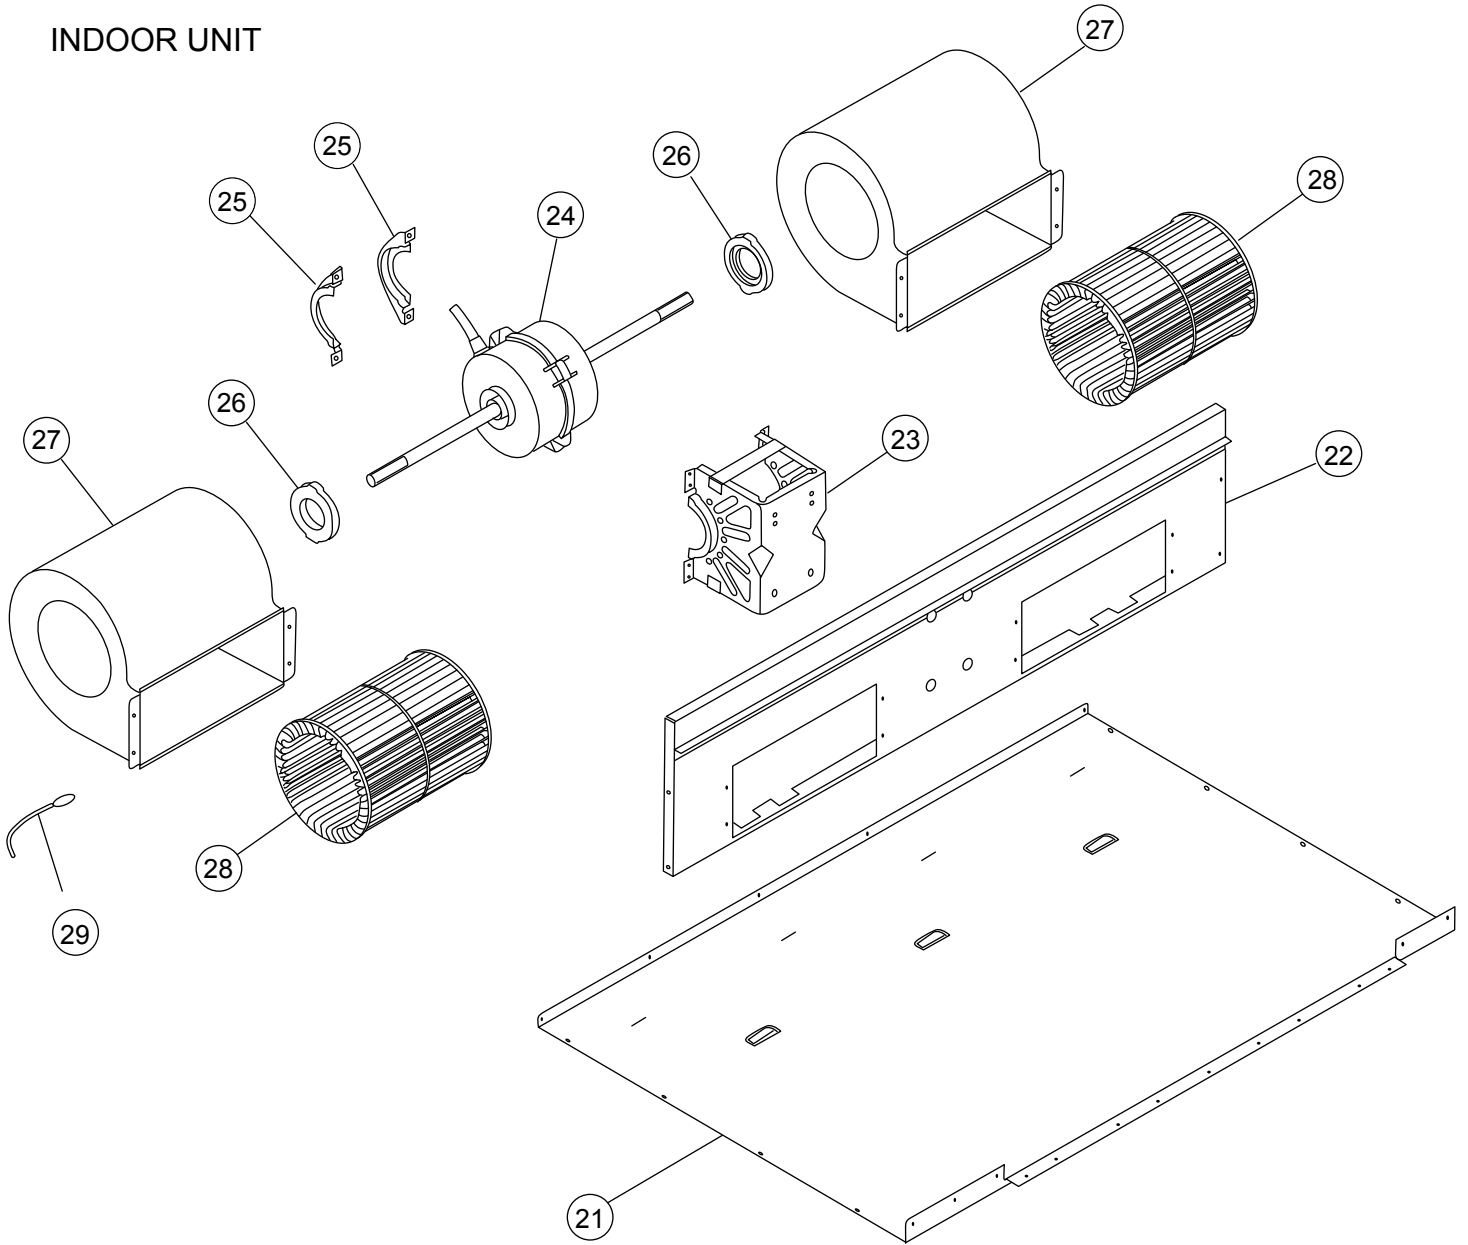

# PARTS

## INDOOR UNIT

Ref.	Description	Part number
1	Front Panel Sub Assy	9364508023
2	Side Panel R Sub Assy	9364505022
3	Side Panel L Sub Assy	9364506029
4	Drain Pan Sub Assy	9364502069
5	Air Filter	9366833017
6	Cover (Cabinet)	9363400007
7	Evaporator Assy	9372972014
8	Distributor Assy	9373034216
9	Support Plate (Evaporator)	9363404005
10	Bracket Evaporator R	9363199000
11	Bracket Evaporator L	9363198003
12	Pipe Thermistor	9703297090
13	Pipe Cover	9363327007
14	Hook Metal	9363195002
--	Outlet (Eva) Assy	9372978047
--	Drain cap Assy	9377878014

# INDOOR UNIT

Ref.	Description	Part number
21	Top Panel Sub Assy	9364507026
22	Panel Assy (Motor)	9363401004
23	Motor Fixing Table Assy	9358591000
24	Fan Motor Assy	9600778210
25	Motor Fixture	9358594001
26	Rubber (Vibration-proof)	313659068604
27	Casing Assy	9363322002
28	Sirocco Fan Assy	9358621004
29	Room Thermistor	9703299018

# INDOOR UNIT

Ref.	Description	Part number
31	Control Box Cover	9363201000
32	Control Box	9375240035
33	Controller PCB Assy	9704557957
34	Power Supply PCB Assy	9704561251
35	Capacitor (Plastic)	9900089160
36	Terminal 7P	9703403019
37	One Touch Bush	9364788005
38	Hole Cover	9378176010
39	Remote Control Unit	9372266014