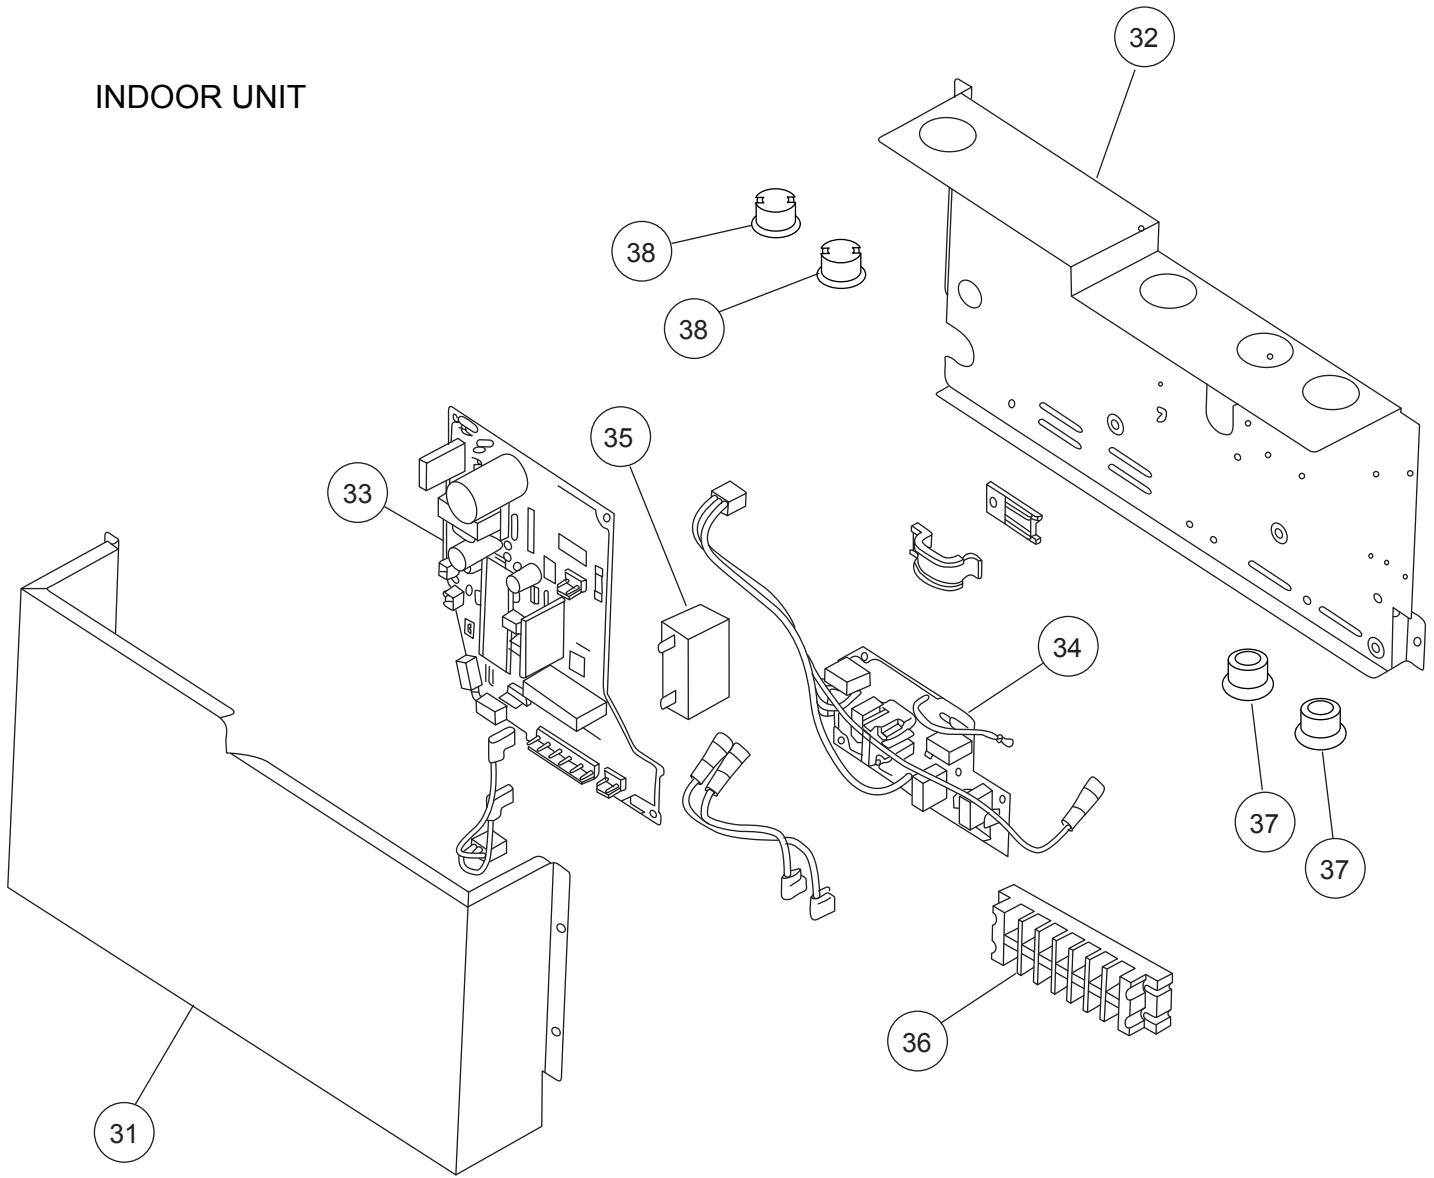

## INDOOR UNIT

Ref.	Description	Part number
1	Front Panel Sub Assy	9364508023
2	Side Panel R Sub Assy	9364505022
3	Side Panel L Sub Assy	9364506029
4	Drain Pan Sub Assy	9364502069
5	Air Filter	9366833017
6	Cover (Cabinet)	9363400007
7	Evaporator Assy	9372972014
8	Distributor Assy	9373034216
9	Support Plate (Evaporator)	9363404005
10	Bracket Evaporator R	9363199000
11	Bracket Evaporator L	9363198003
12	Pipe Thermistor	9703297090
13	Pipe Cover	9363327007
14	Hook Metal	9363195002
--	Outlet (Eva) Assy	9372978047
--	Drain cap Assy	9377878014

# INDOOR UNIT

Ref.	Description	Part number
21	Top Panel Sub Assy	9364507026
22	Panel Assy (Motor)	9363401004
23	Motor Fixing Table Assy	9358591000
24	Fan Motor Assy	9600778210
25	Motor Fixture	9358594001
26	Rubber (Vibration-proof)	313659068604
27	Casing Assy	9363322002
28	Sirocco Fan Assy	9358621004
29	Room Thermistor	9703299018

# INDOOR UNIT

Ref.	Description	Part number
31	Control Box Cover	9363201000
32	Control Box	9375240035
33	Controller PCB Assy	9704557957
34	Power Supply PCB Assy	9704561251
35	Capacitor (Plastic)	9900089160
36	Terminal 7P	9703403019
37	One Touch Bush	9364788005
38	Hole Cover	9378176010
39	Remote Control Unit	9372266014