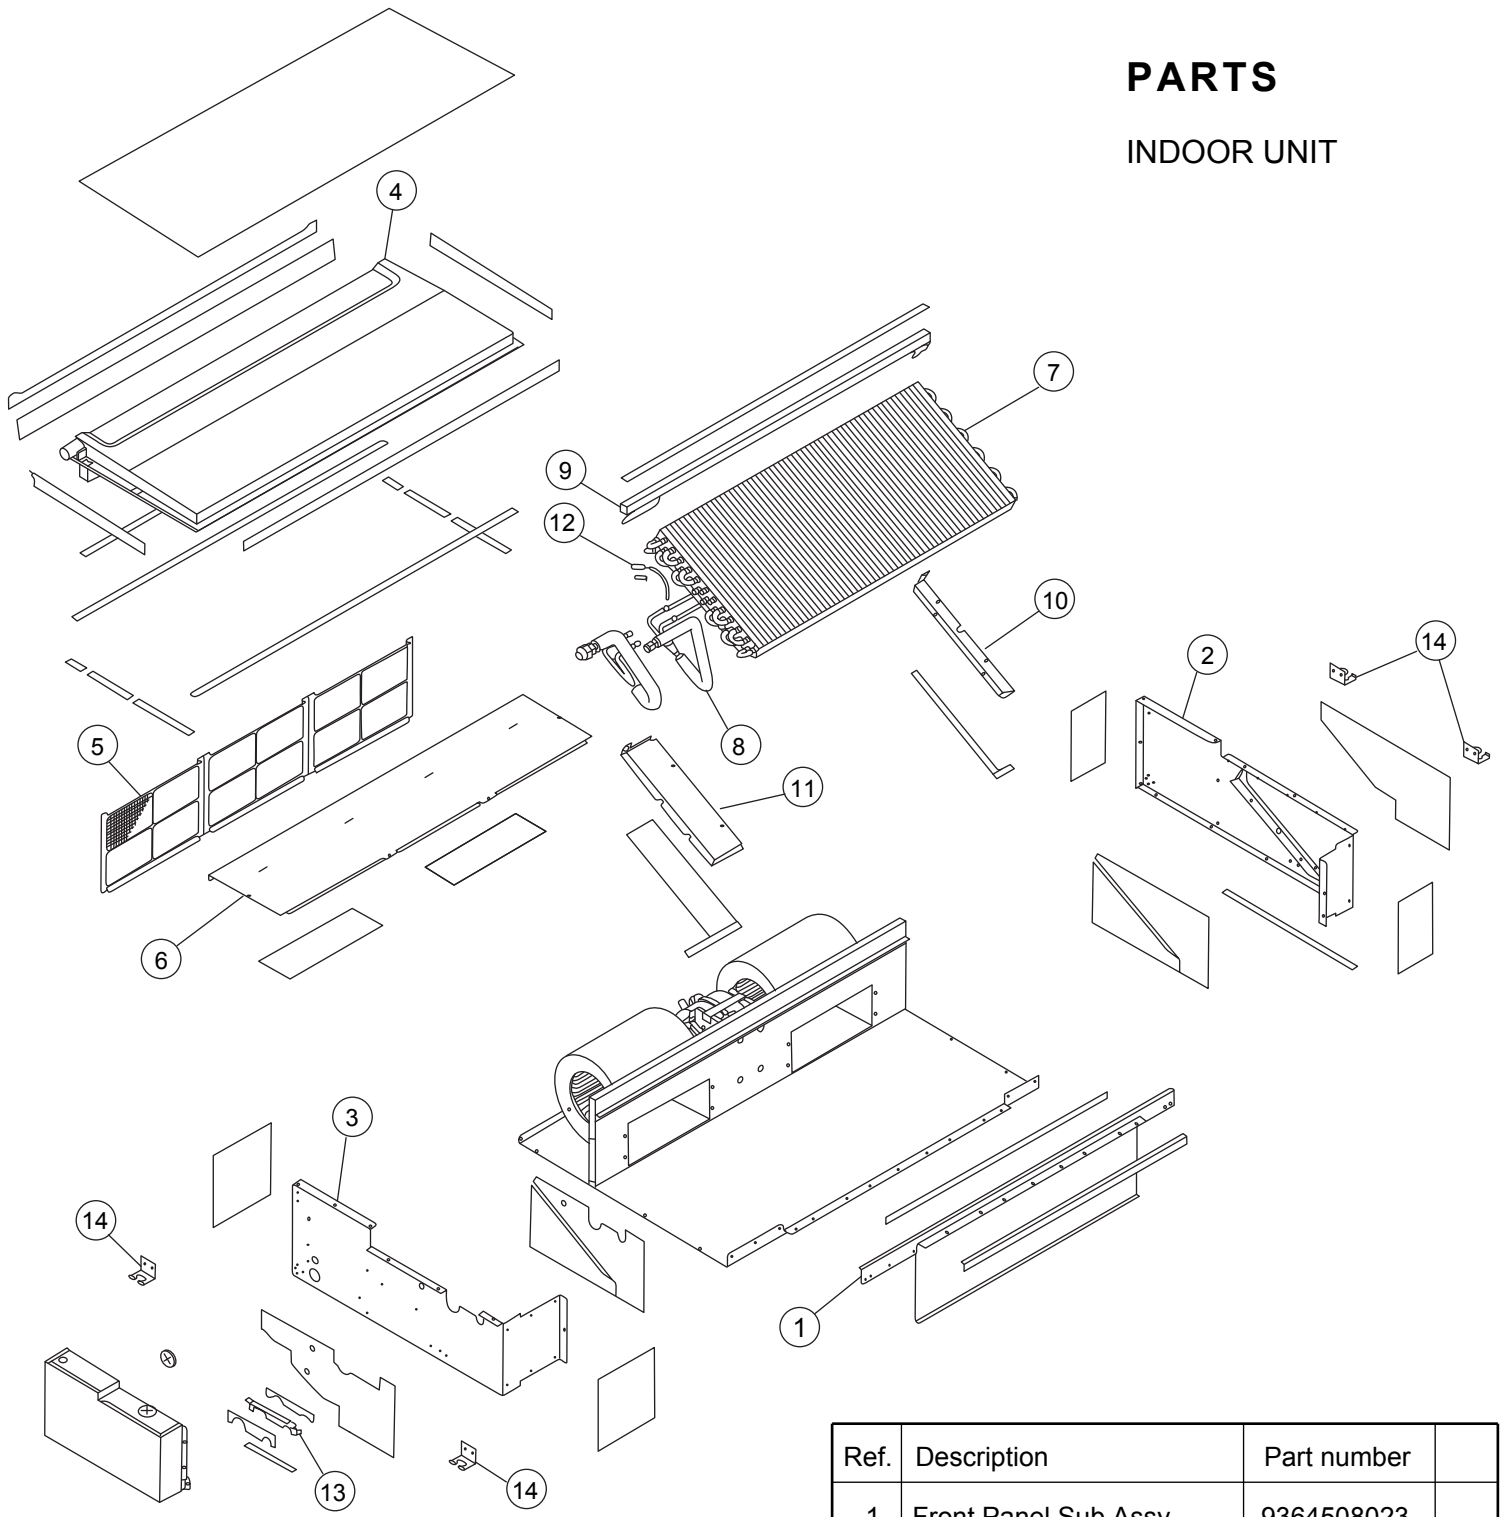

# PARTS

## INDOOR UNIT

Ref.	Description	Part number
1	Front Panel Sub Assy	9364508023
2	Side Panel R Sub Assy	9364505022
3	Side Panel L Sub Assy	9364506029
4	Drain Pan Sub Assy	9364502069
5	Air Filter	9366833017
6	Cover (Cabinet)	9363400007
7	Evaporator Assy	9372972014
8	Distributor Assy	9373034216
9	Support Plate (Evaporator)	9363404005
10	Bracket Evaporator R	9363199000
11	Bracket Evaporator L	9363198003
12	Pipe Thermistor	9703297090
13	Pipe Cover	9363327007
14	Hook Metal	9363195002
--	Outlet (Eva) Assy	9372978047
--	Drain cap Assy	9377878014

# INDOOR UNIT

Ref.	Description	Part number
21	Top Panel Sub Assy	9364507026
22	Panel Assy (Motor)	9363401004
23	Motor Fixing Table Assy	9358591000
24	Fan Motor Assy	9600778210
25	Motor Fixture	9358594001
26	Rubber (Vibration-proof)	313659068604
27	Casing Assy	9363322002
28	Sirocco Fan Assy	9358621004
29	Room Thermistor	9703299018