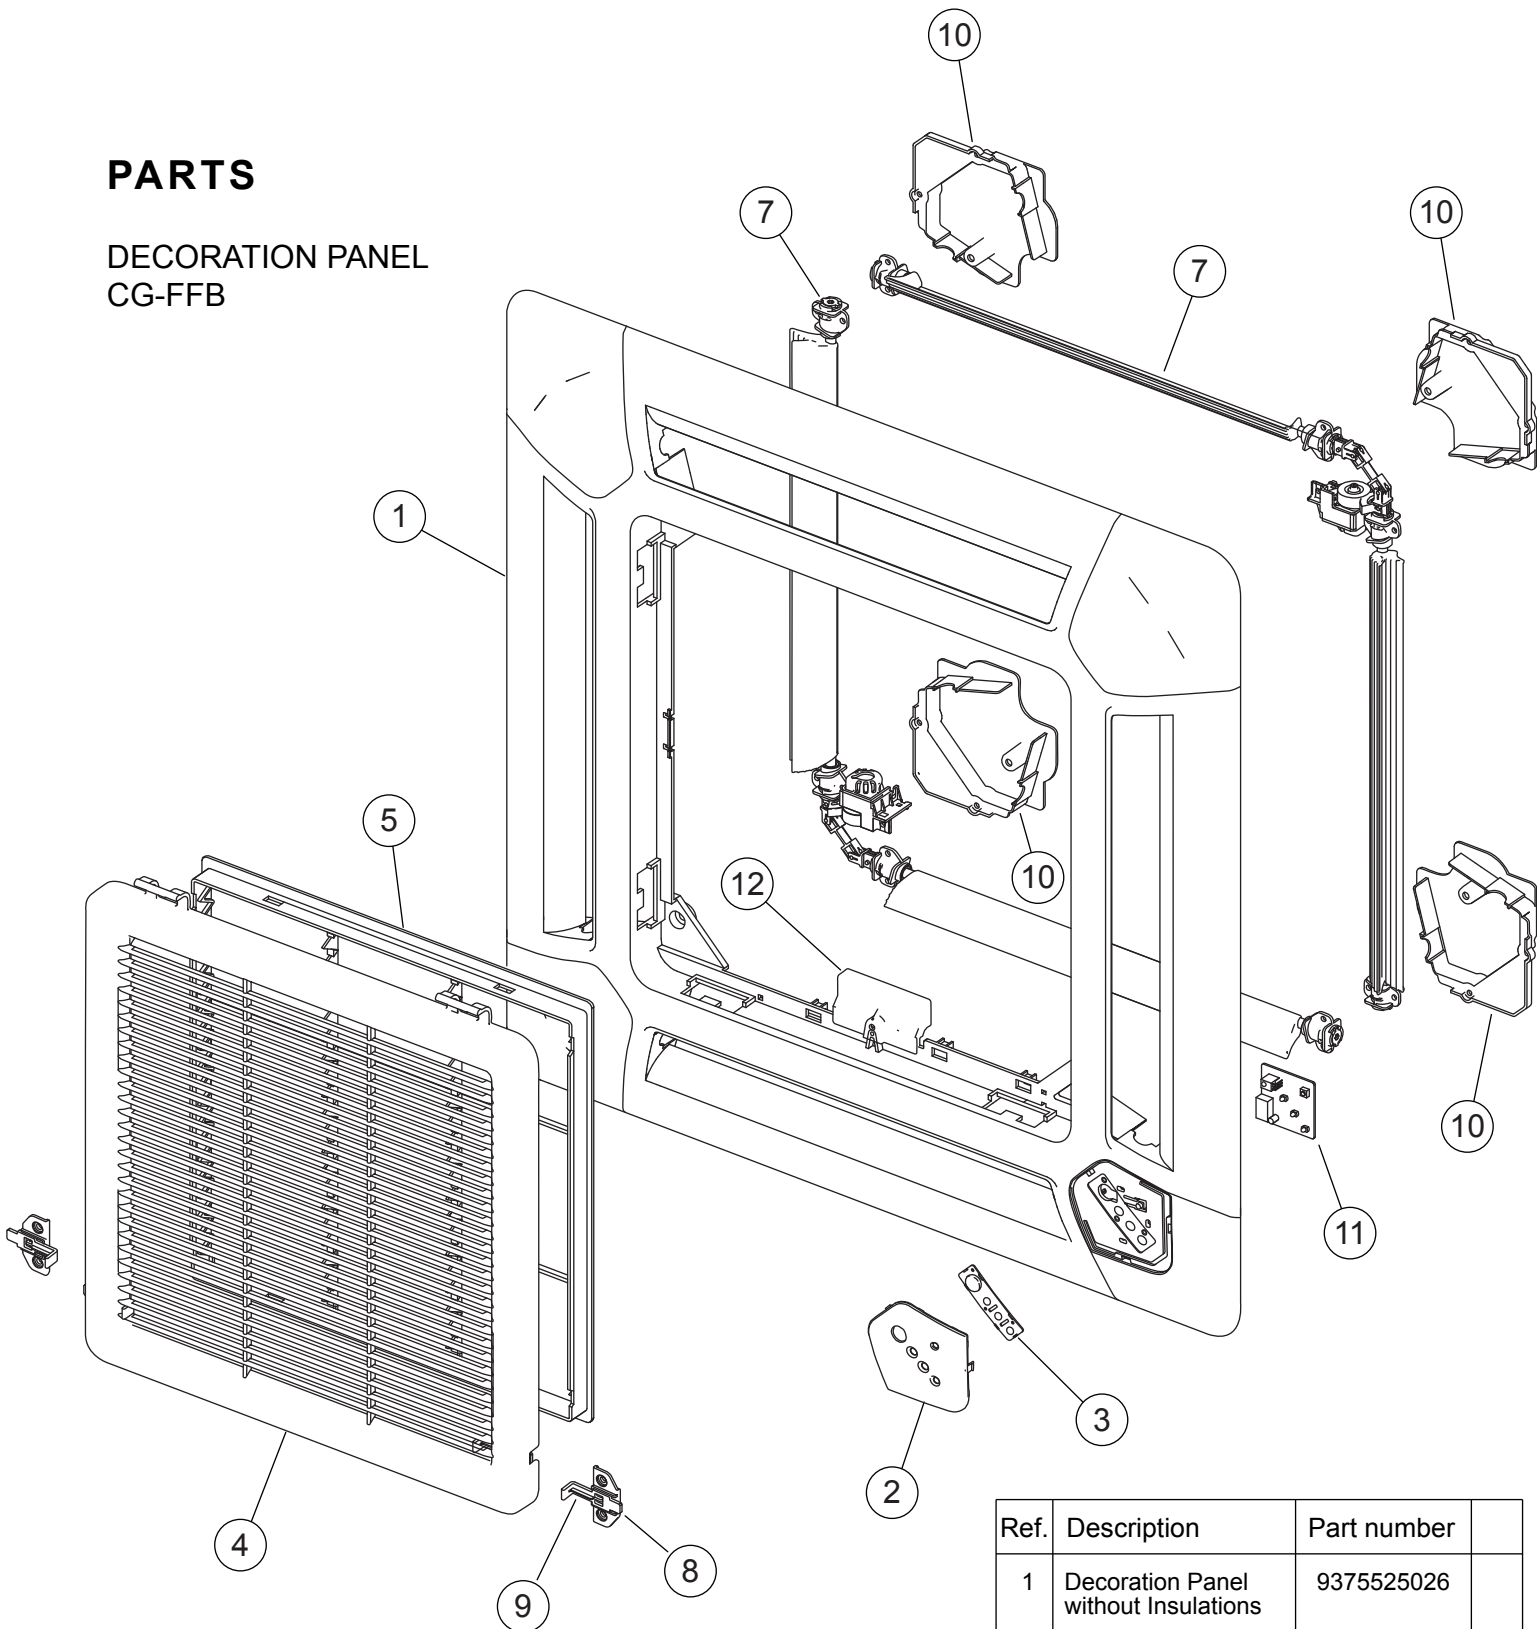

PARTS

DECORATION PANEL
CG-FFB

Ref.	Description	Part number
1	Decoration Panel without Insulations	9375525026
2	Display Panel	9375529079
3	Receiver Window	9375547011
4	Intake Grille	9375531027
5	Long Life Filter	9375533014
7	Flap Total Assy	9377760029
8	Hook Bracket	9375546014
9	Grille Hook	9375532024
10	Panel Cover without Insulations	9375530013
11	Indicator PCB Assy	9707371024
12	Connector Cover	9375549015

DECORATION PANEL
 CG-FFB
 Flap total assy
 Motor holder assy

Ref.	Description	Part number	
17	Gear A	9375536015	
19	Motor Holder	9375535018	
20	Step Motor (white connector)	9900139070	
21	Step Motor (red connector)	9900139087	

INDOOR UNIT

Ref.	Description	Part number
32	Cabinet A Assy	9375492014
33	Cabinet B	9375494018
34	Bell Mouse	9375503017
35	Drain Pan Sub Assy	9377765024
36	Wire Cover	9375516017
37	Pipe Cover	9375515010
38	Hook R	9375504014
39	Hook L	9375505011
43	Drain Cap	9375502010

INDOOR UNIT

Ref.	Description	Part number	
		RCF09LAL RCF12LAL	RCF14LAL RCF18LAL
40	2 Stage Turbo Fan Assy	9375480011	9375480011
41	Evaporator Assy	9372585085	9372585054
42	Evaporator Holder	9375508012	9375508012
44	Pump Assy	9900360047	9900360047
45	Drain Pump Holder B	9375518011	9375518011
46	Fan Motor	9602436019	9602436019
47	Fan Motor Holder	9375552015	9375552015
49	Separate Wall	9375506018	9375506018
50	Float Switch	9900361037	9900361037
52	Drain Hose	9375519018	9375519018
53	Drain Port	9375520014	9375520014
55	Distributor Assy	9371325316	9371325316
56	Coupling Pipe Assy	9373038412	9373038368