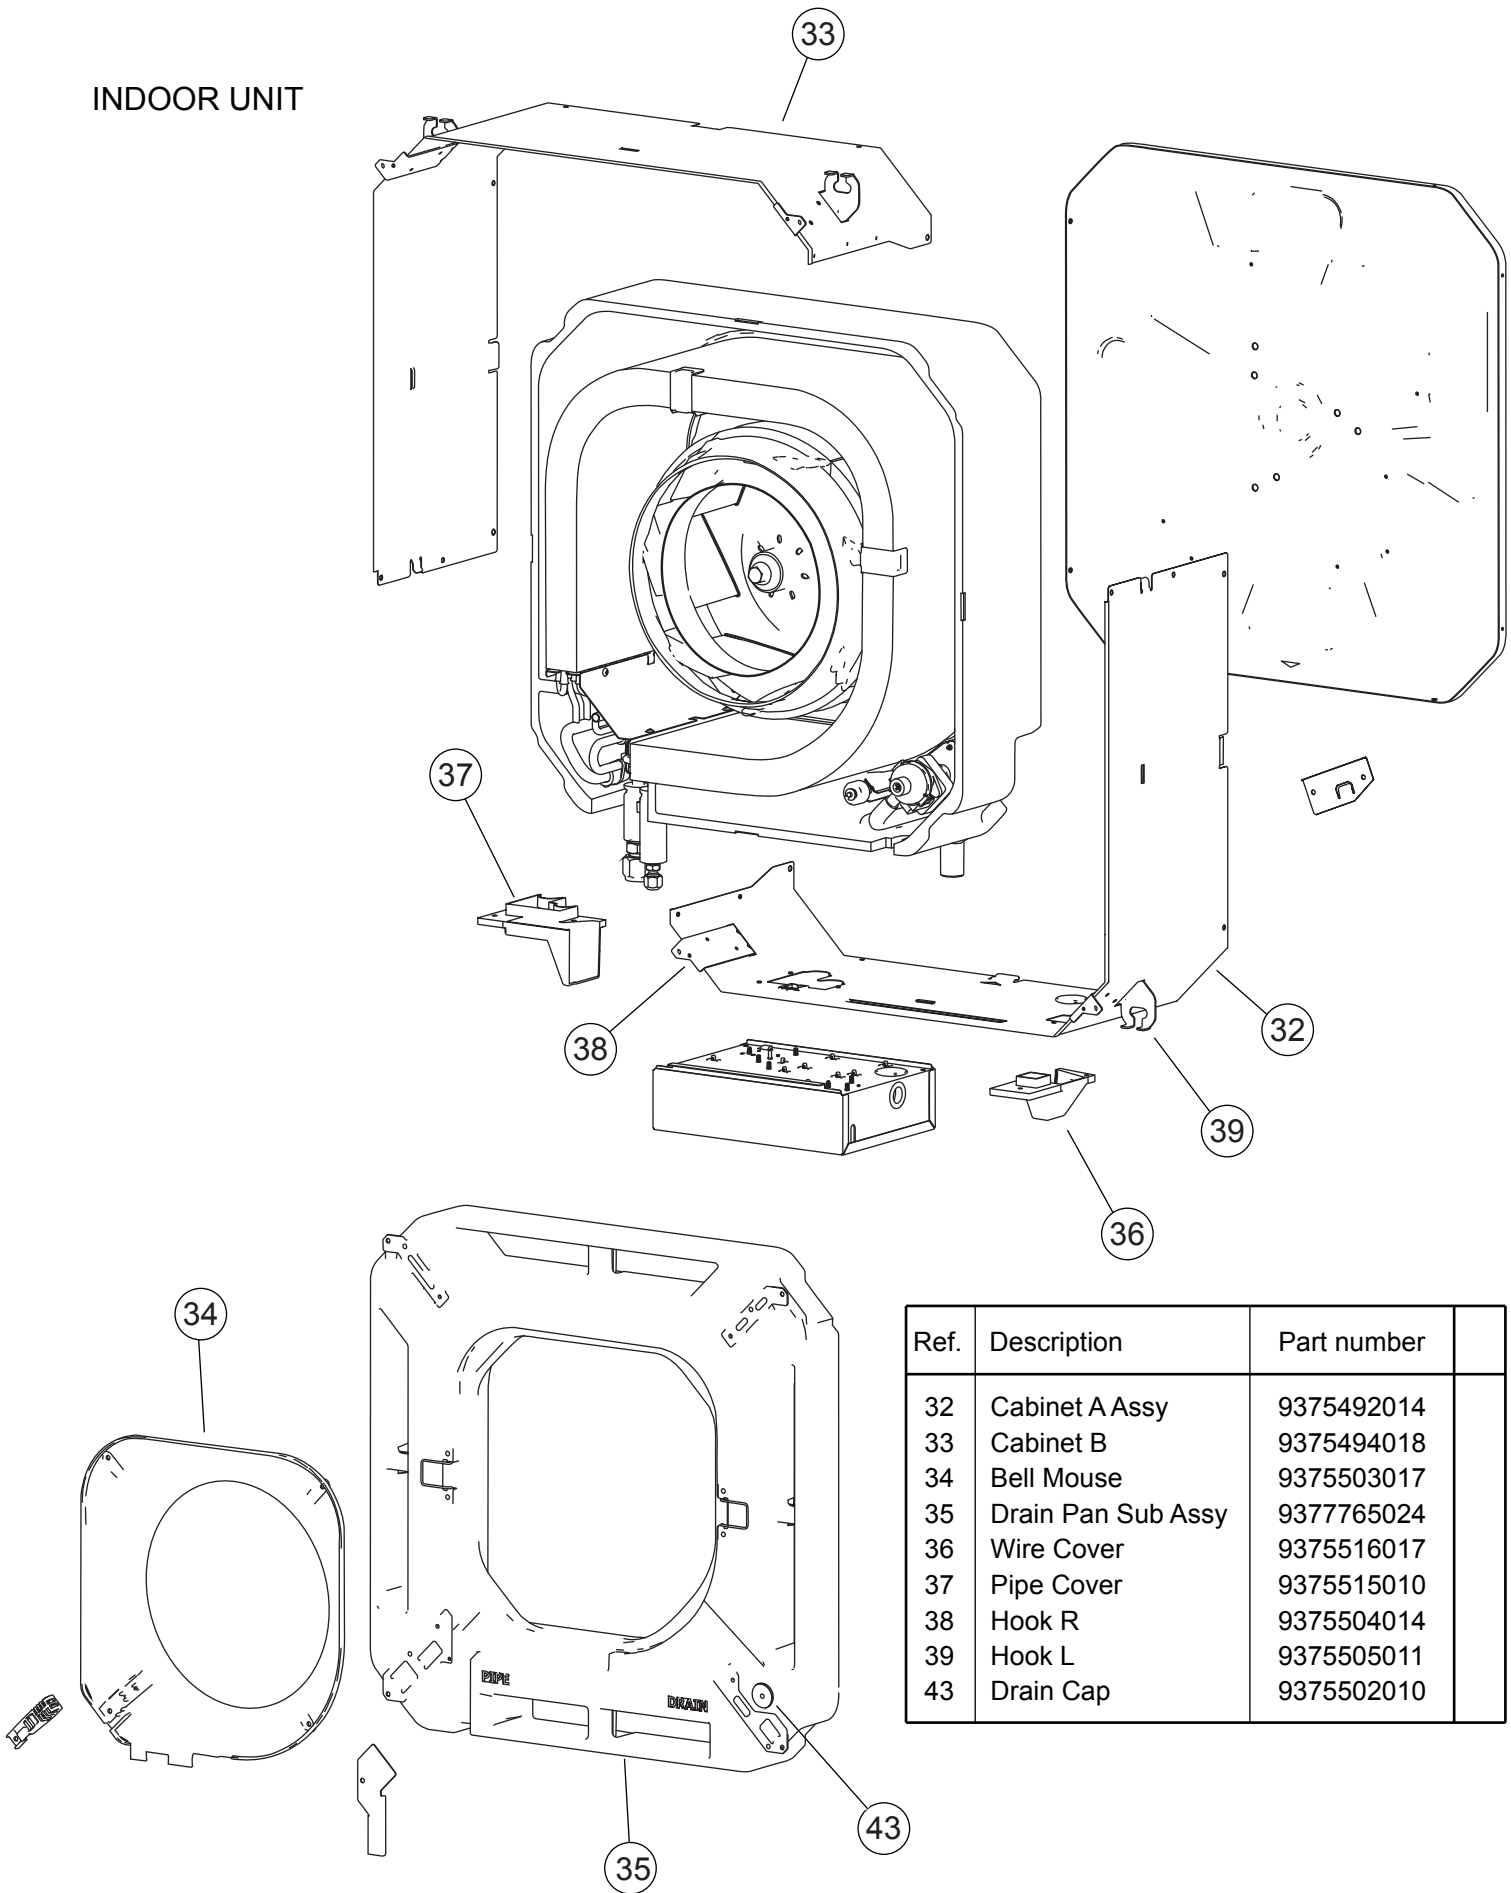

PARTS

DECORATION PANEL
CG-FFB

Ref.	Description	Part number
1	Decoration Panel without Insulations	9375525026
2	Display Panel	9375529079
3	Receiver Window	9375547011
4	Intake Grille	9375531027
5	Long Life Filter	9375533014
7	Flap Total Assy	9377760029
8	Hook Bracket	9375546014
9	Grille Hook	9375532024
10	Panel Cover without Insulations	9375530013
11	Indicator PCB Assy	9707371024
12	Connector Cover	9375549015

DECORATION PANEL
 CG-FFB
 Flap total assy
 Motor holder assy

Ref.	Description	Part number	
17	Gear A	9375536015	
19	Motor Holder	9375535018	
20	Step Motor (white connector)	9900139070	
21	Step Motor (red connector)	9900139087	

INDOOR UNIT

Ref.	Description	Part number
32	Cabinet A Assy	9375492014
33	Cabinet B	9375494018
34	Bell Mouse	9375503017
35	Drain Pan Sub Assy	9377765024
36	Wire Cover	9375516017
37	Pipe Cover	9375515010
38	Hook R	9375504014
39	Hook L	9375505011
43	Drain Cap	9375502010

INDOOR UNIT

Ref.	Description	Part number	
		RCF09LAL RCF12LAL	RCF14LAL RCF18LAL
40	2 Stage Turbo Fan Assy	9375480011	9375480011
41	Evaporator Assy	9372585085	9372585054
42	Evaporator Holder	9375508012	9375508012
44	Pump Assy	9900360047	9900360047
45	Drain Pump Holder B	9375518011	9375518011
46	Fan Motor	9602436019	9602436019
47	Fan Motor Holder	9375552015	9375552015
49	Separate Wall	9375506018	9375506018
50	Float Switch	9900361037	9900361037
52	Drain Hose	9375519018	9375519018
53	Drain Port	9375520014	9375520014
55	Distributor Assy	9371325316	9371325316
56	Coupling Pipe Assy	9373038412	9373038368