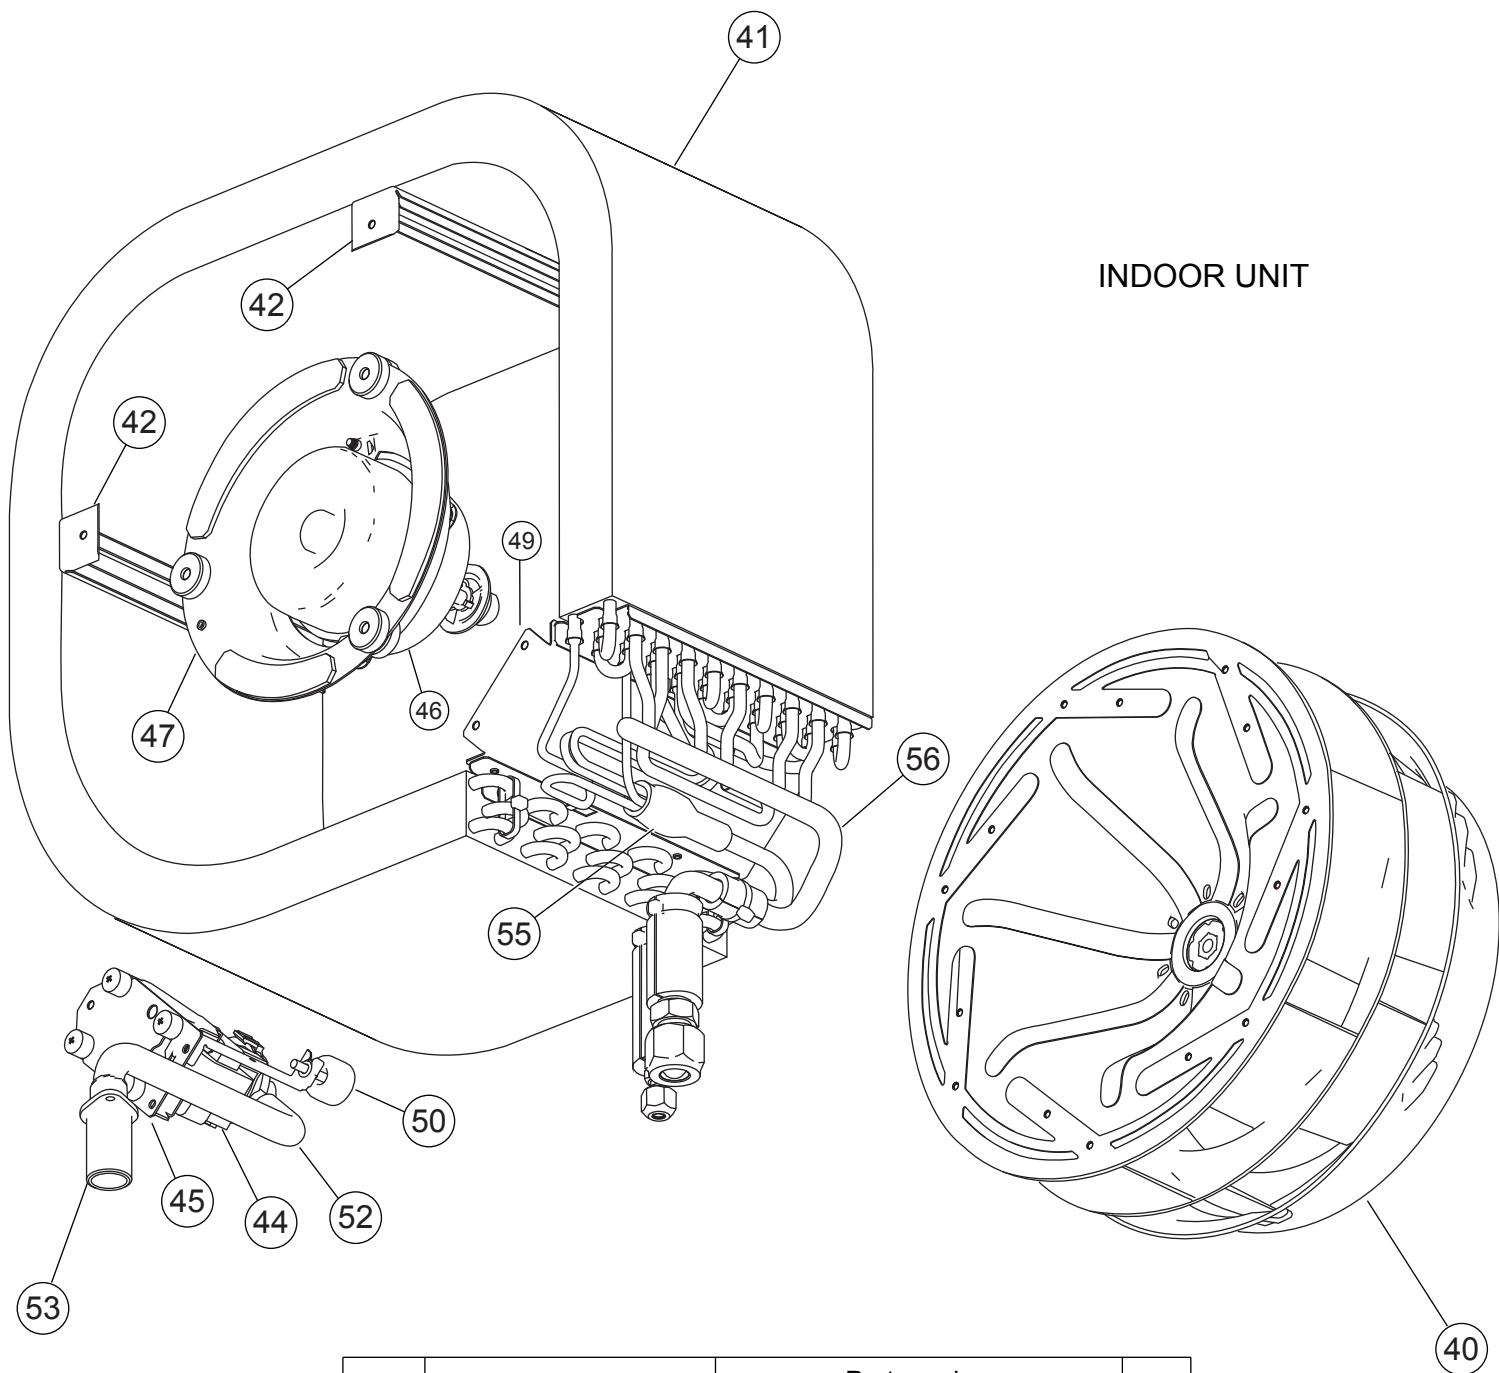

PARTS

DECORATION PANEL
CG-FFB

Ref.	Description	Part number
1	Decoration Panel without Insulations	9375525026
2	Display Panel	9375529079
3	Receiver Window	9375547011
4	Intake Grille	9375531027
5	Long Life Filter	9375533014
7	Flap Total Assy	9377760029
8	Hook Bracket	9375546014
9	Grille Hook	9375532024
10	Panel Cover without Insulations	9375530013
11	Indicator PCB Assy	9707371024
12	Connector Cover	9375549015

DECORATION PANEL
 CG-FFB
 Flap total assy
 Motor holder assy

Ref.	Description	Part number	
17	Gear A	9375536015	
19	Motor Holder	9375535018	
20	Step Motor (white connector)	9900139070	
21	Step Motor (red connector)	9900139087	

INDOOR UNIT

Ref.	Description	Part number
32	Cabinet A Assy	9375492014
33	Cabinet B	9375494018
34	Bell Mouse	9375503017
35	Drain Pan Sub Assy	9377765024
36	Wire Cover	9375516017
37	Pipe Cover	9375515010
38	Hook R	9375504014
39	Hook L	9375505011
43	Drain Cap	9375502010