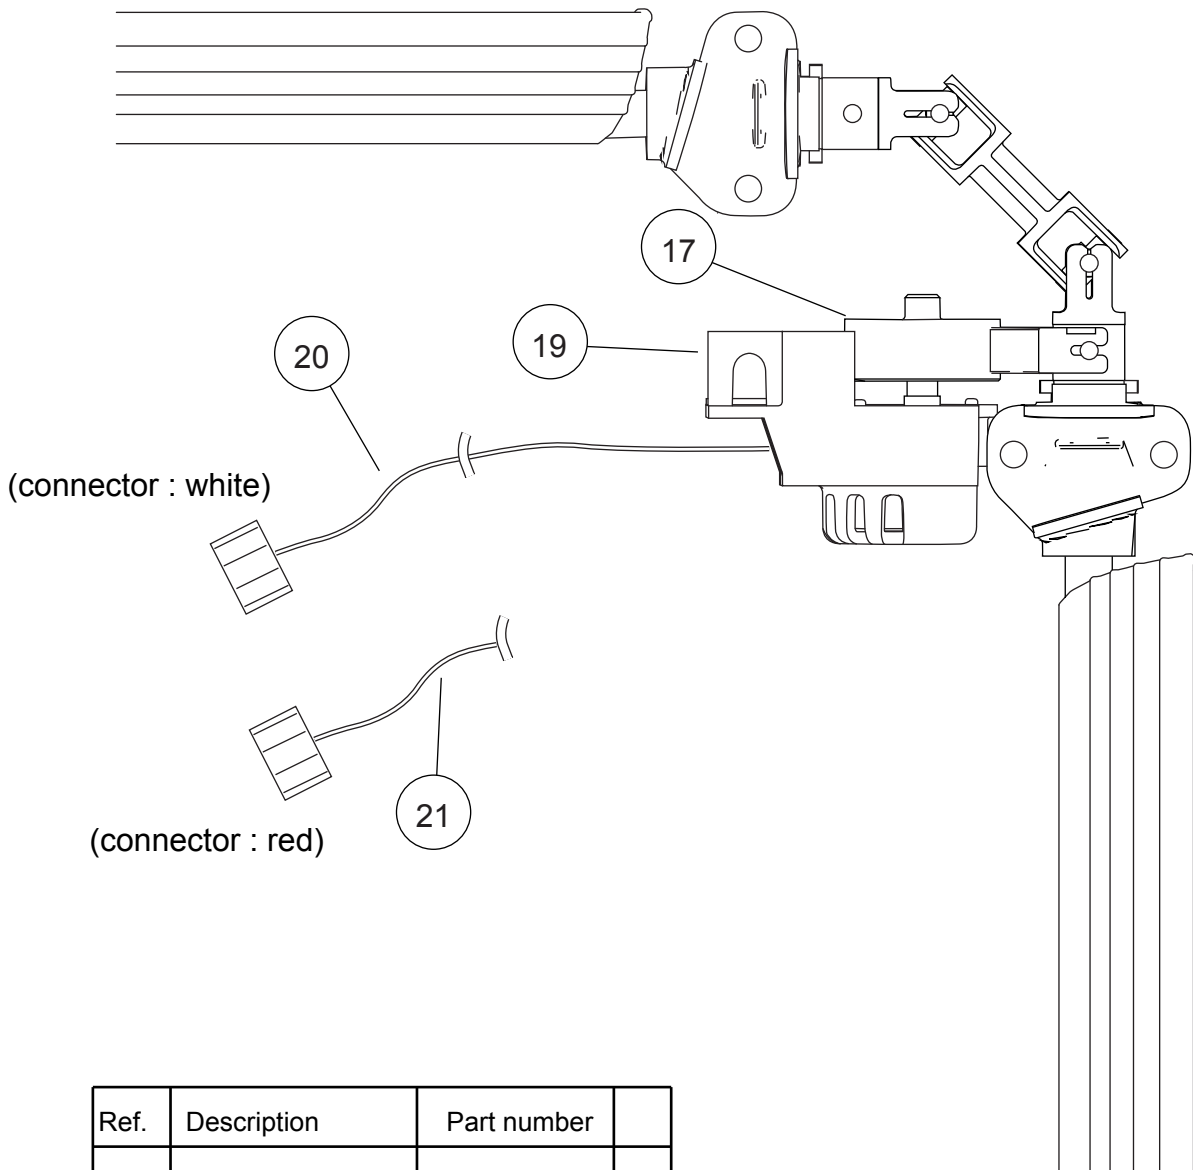

PARTS

DECORATION PANEL
CG-FFB

Ref.	Description	Part number
1	Decoration Panel without Insulations	9375525026
2	Display Panel	9375529079
3	Receiver Window	9375547011
4	Intake Grille	9375531027
5	Long Life Filter	9375533014
7	Flap Total Assy	9377760029
8	Hook Bracket	9375546014
9	Grille Hook	9375532024
10	Panel Cover without Insulations	9375530013
11	Indicator PCB Assy	9707371024
12	Connector Cover	9375549015

DECORATION PANEL
 CG-FFB
 Flap total assy
 Motor holder assy

Ref.	Description	Part number	
17	Gear A	9375536015	
19	Motor Holder	9375535018	
20	Step Motor (white connector)	9900139070	
21	Step Motor (red connector)	9900139087	

INDOOR UNIT

Ref.	Description	Part number
32	Cabinet A Assy	9375492014
33	Cabinet B	9375494018
34	Bell Mouse	9375503017
35	Drain Pan Sub Assy	9377765024
36	Wire Cover	9375516017
37	Pipe Cover	9375515010
38	Hook R	9375504014
39	Hook L	9375505011
43	Drain Cap	9375502010

INDOOR UNIT

Ref.	Description	Part number	
		RCF09LAL RCF12LAL	RCF14LAL RCF18LAL
40	2 Stage Turbo Fan Assy	9375480011	9375480011
41	Evaporator Assy	9372585085	9372585054
42	Evaporator Holder	9375508012	9375508012
44	Pump Assy	9900360047	9900360047
45	Drain Pump Holder B	9375518011	9375518011
46	Fan Motor	9602436019	9602436019
47	Fan Motor Holder	9375552015	9375552015
49	Separate Wall	9375506018	9375506018
50	Float Switch	9900361037	9900361037
52	Drain Hose	9375519018	9375519018
53	Drain Port	9375520014	9375520014
55	Distributor Assy	9371325316	9371325316
56	Coupling Pipe Assy	9373038412	9373038368