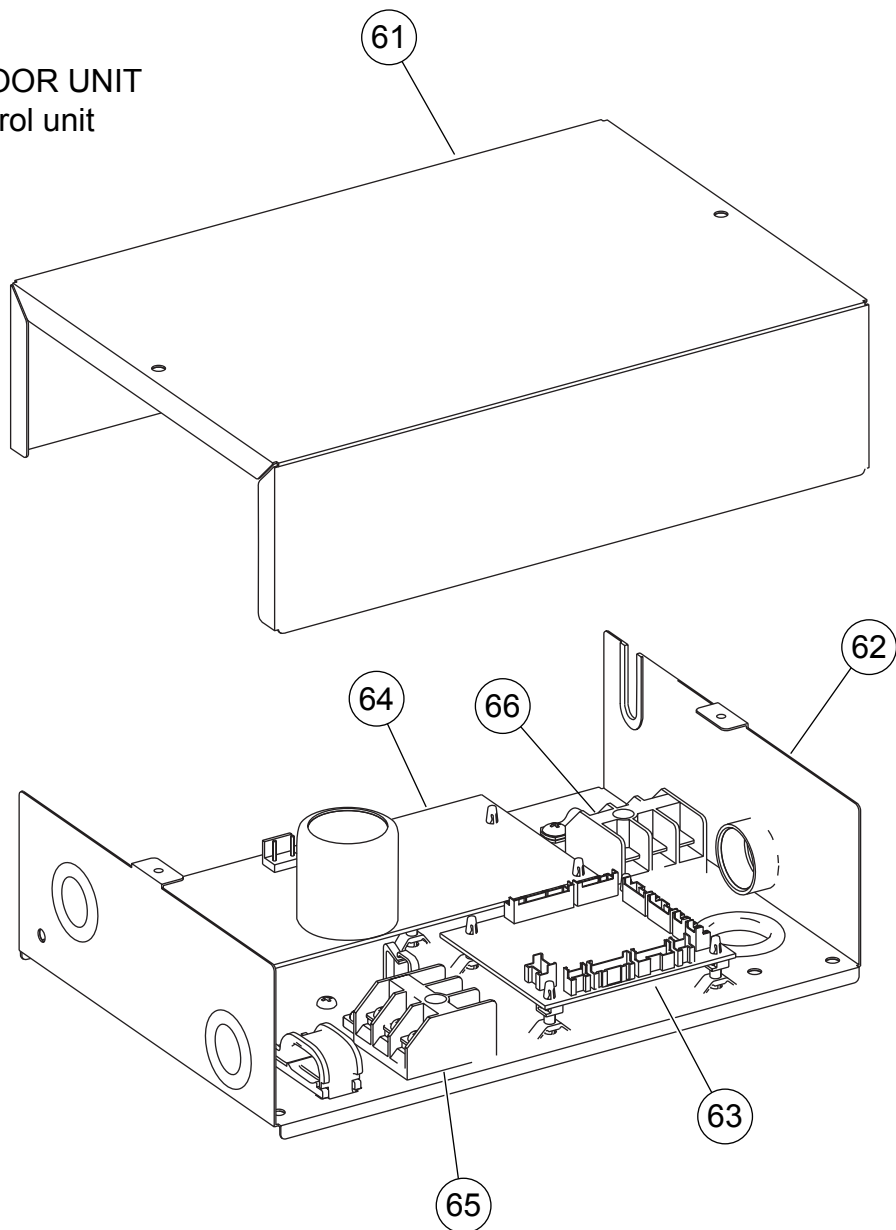

PARTS

DECORATION PANEL
CG-FFB

Ref.	Description	Part number
1	Decoration Panel without Insulations	9375525026
2	Display Panel	9375529079
3	Receiver Window	9375547011
4	Intake Grille	9375531027
5	Long Life Filter	9375533014
7	Flap Total Assy	9377760029
8	Hook Bracket	9375546014
9	Grille Hook	9375532024
10	Panel Cover without Insulations	9375530013
11	Indicator PCB Assy	9707371024
12	Connector Cover	9375549015

INDOOR UNIT

Ref.	Description	Part number
32	Cabinet A Assy	9375492014
33	Cabinet B	9375494018
34	Bell Mouse	9375503017
35	Drain Pan Sub Assy	9377765024
36	Wire Cover	9375516017
37	Pipe Cover	9375515010
38	Hook R	9375504014
39	Hook L	9375505011
43	Drain Cap	9375502010

INDOOR UNIT

Ref.	Description	Part number	
		RCF09LAL RCF12LAL	RCF14LAL RCF18LAL
40	2 Stage Turbo Fan Assy	9375480011	9375480011
41	Evaporator Assy	9372585085	9372585054
42	Evaporator Holder	9375508012	9375508012
44	Pump Assy	9900360047	9900360047
45	Drain Pump Holder B	9375518011	9375518011
46	Fan Motor	9602436019	9602436019
47	Fan Motor Holder	9375552015	9375552015
49	Separate Wall	9375506018	9375506018
50	Float Switch	9900361037	9900361037
52	Drain Hose	9375519018	9375519018
53	Drain Port	9375520014	9375520014
55	Distributor Assy	9371325316	9371325316
56	Coupling Pipe Assy	9373038412	9373038368

INDOOR UNIT
Control unit

Ref.	Description	Part number	
61	Control Box Cover	9375512019	
62	Control Box A	9375511012	
63	Controller PCB Assy (09)	9707393194	
63	Controller PCB Assy (12)	9707393200	
63	Controller PCB Assy (14)	9707393217	
63	Controller PCB Assy (18)	9707393224	
64	Power Supply PCB Assy	9707398021	
65	Terminal	9306489045	
66	Terminal	9703345012	
--	Pipe Thermistor	9703297014	
--	Room Thermistor	9703299223	